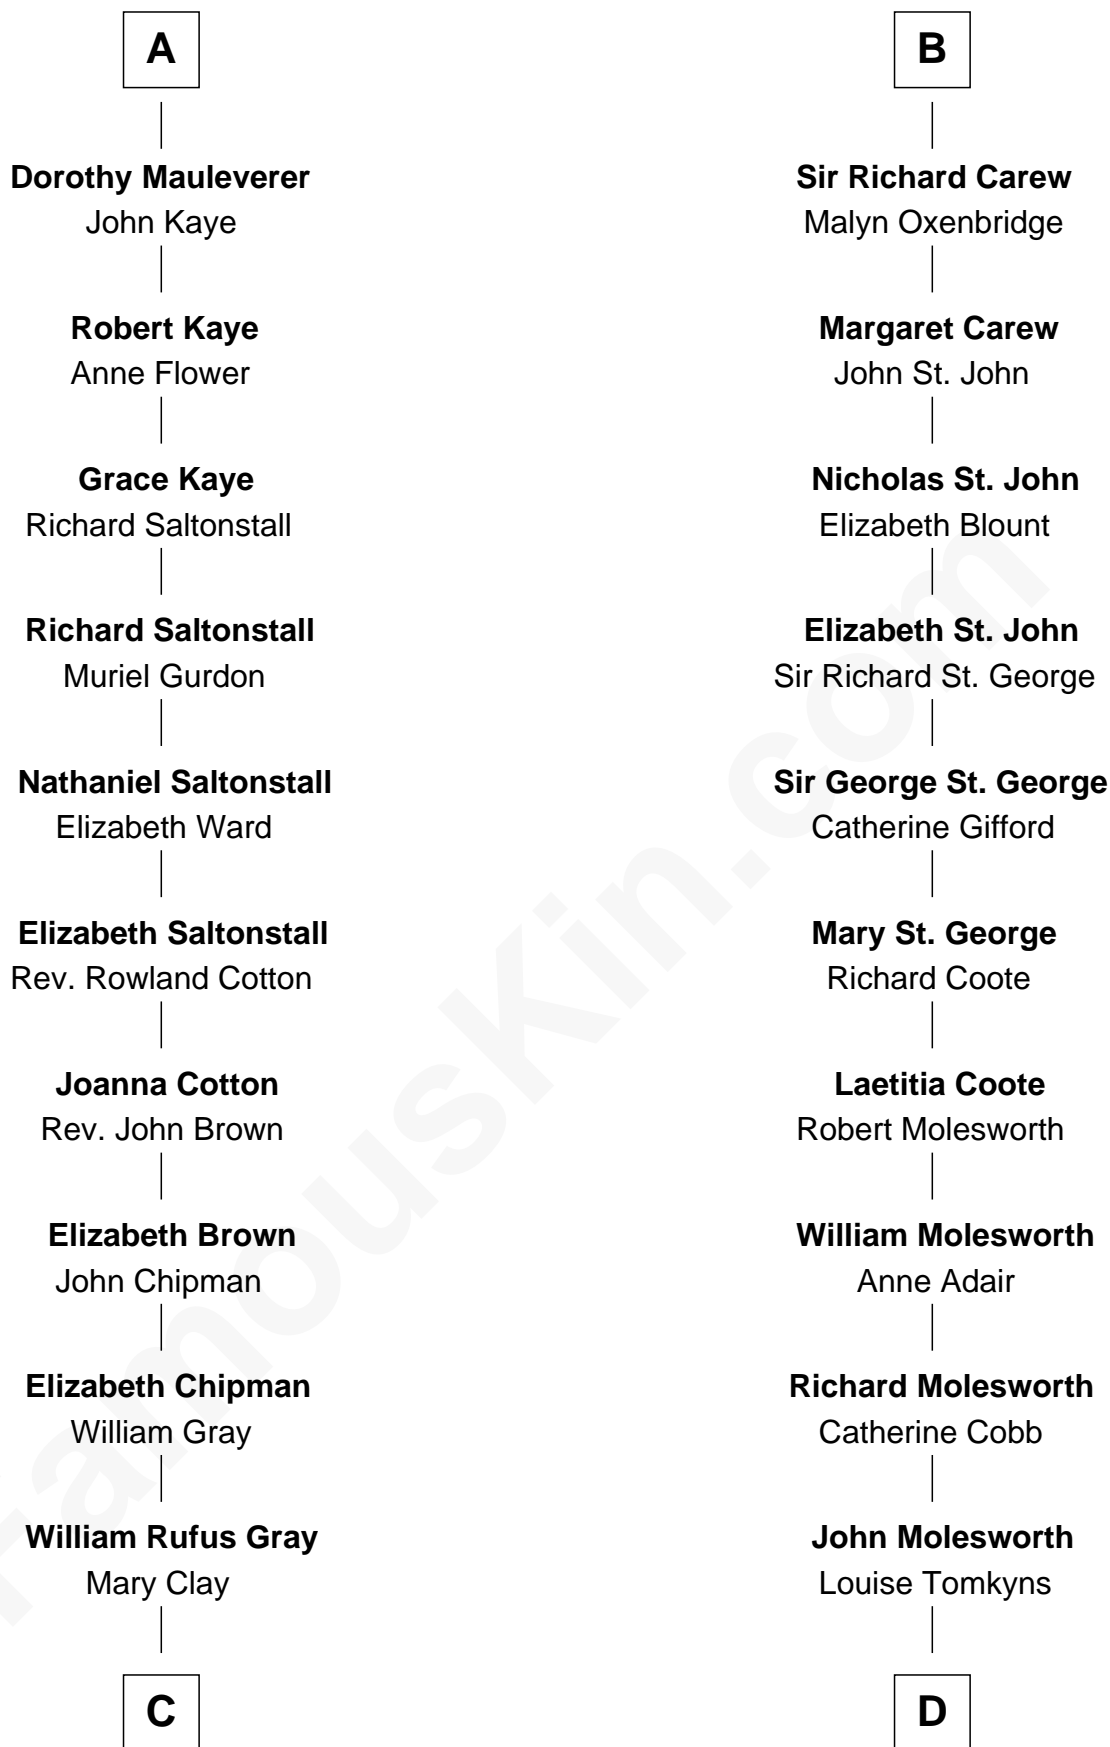

FamousKin.com
Relationship Chart of
Story Musgrave
NASA Astronaut

19th cousin 2 times removed of

Joan Fontaine
Movie Actress

Sir Maurice de Berkeley
 Eve la Zouche

Thomas de Berkeley
 Katherine de Clyvedon

Isabel de Berkeley
 Sir Robert de Clifford

Sir John Berkeley
 Elizabeth Betteshorne

Sir Roger de Clifford
 Maud de Beauchamp

Eleanor Berkeley
 Sir Richard Poynings

Katherine de Clifford
 Sir Ralph de Greystoke

Eleanor Poynings
 Sir Henry Percy

Maud de Greystoke
 Eudo de Welles

Margaret Percy
 Sir William Gascoigne

Sir Lionel de Welles
 Joan de Waterton

Dorothy Gascoigne
 Sir Ninian Markenfield

Eleanor de Welles
 Sir Thomas Hoo

Alice Markenfield
 Sir Robert Mauleverer

Eleanor Hoo
 James Carew

A

B

C

William Gray
Sarah Frances Loring

Edward Gray
Elizabeth Gray Story

Marguerite Gray
John Butler Swann