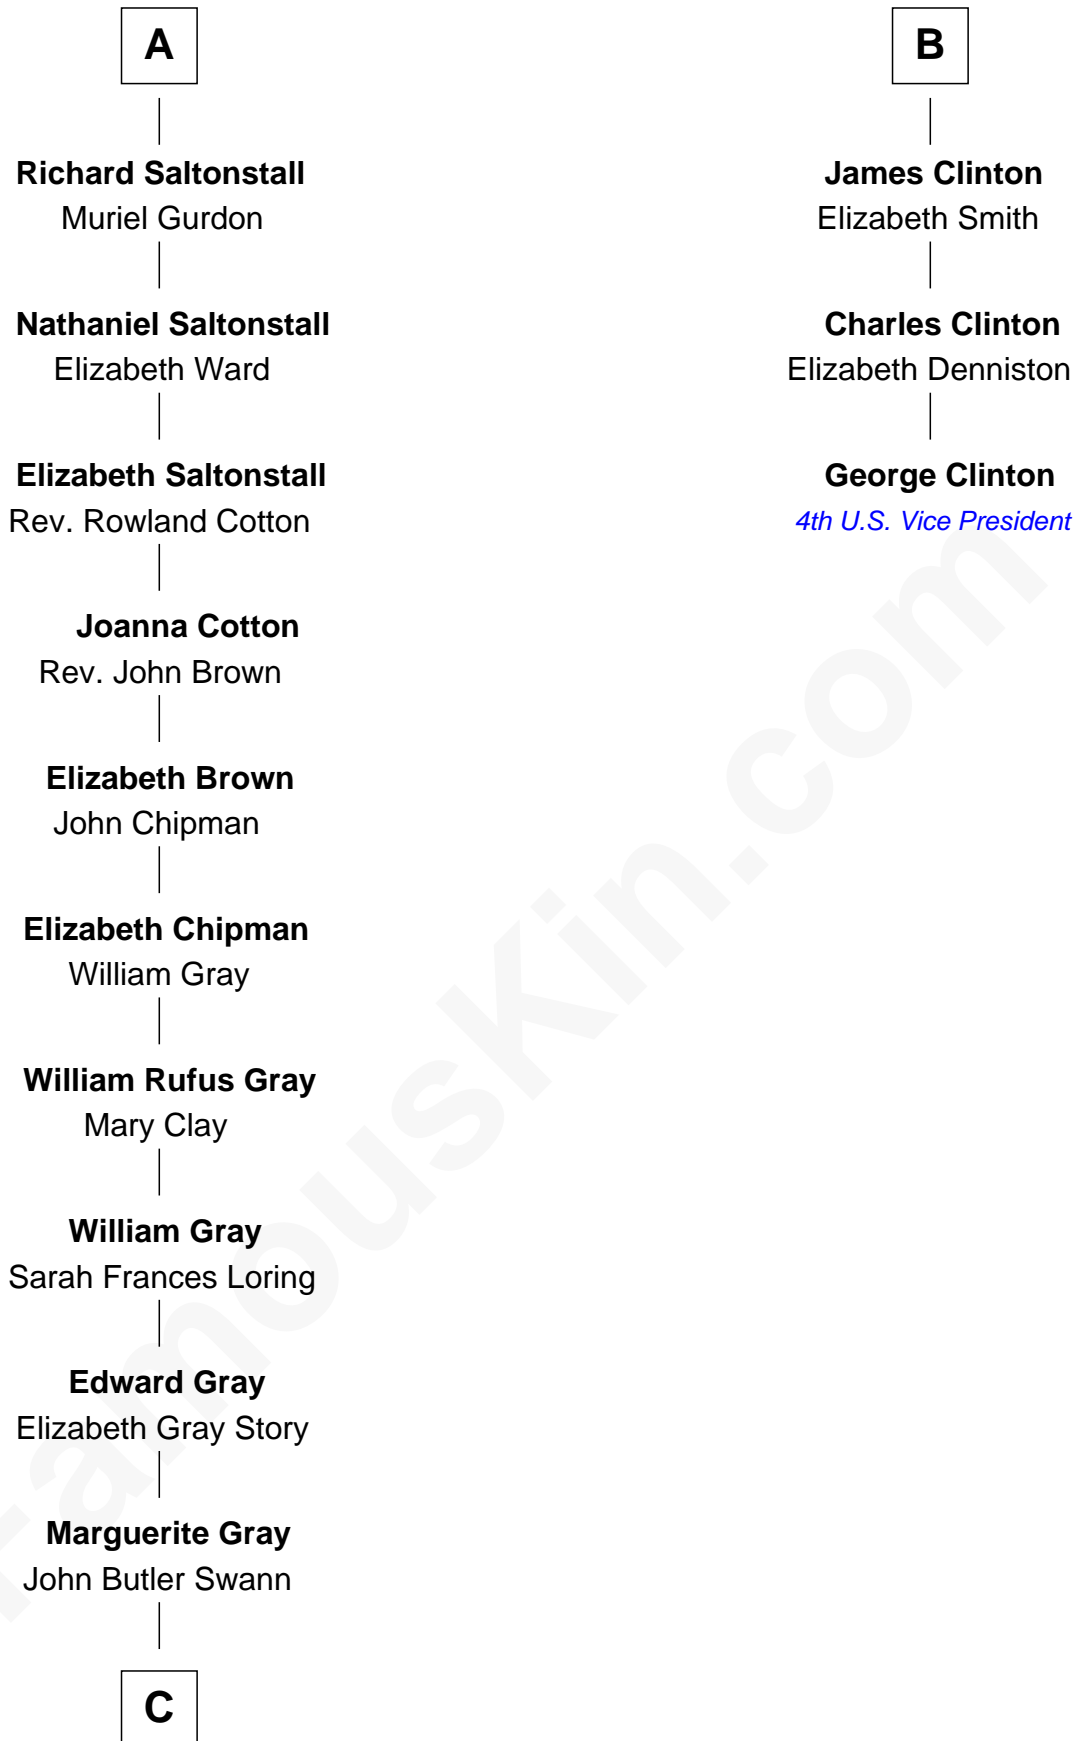

# FamousKin.com Relationship Chart of

**Story Musgrave**

*NASA Astronaut*

9th cousin 9 times removed of

**George Clinton**

*4th U.S. Vice President*

**Sir Henry Percy**

Eleanor Neville

**C**

—  
**Marguerite Swann**

Percy Musgrave

—  
**Story Musgrave**

*NASA Astronaut*

FamousKin.com