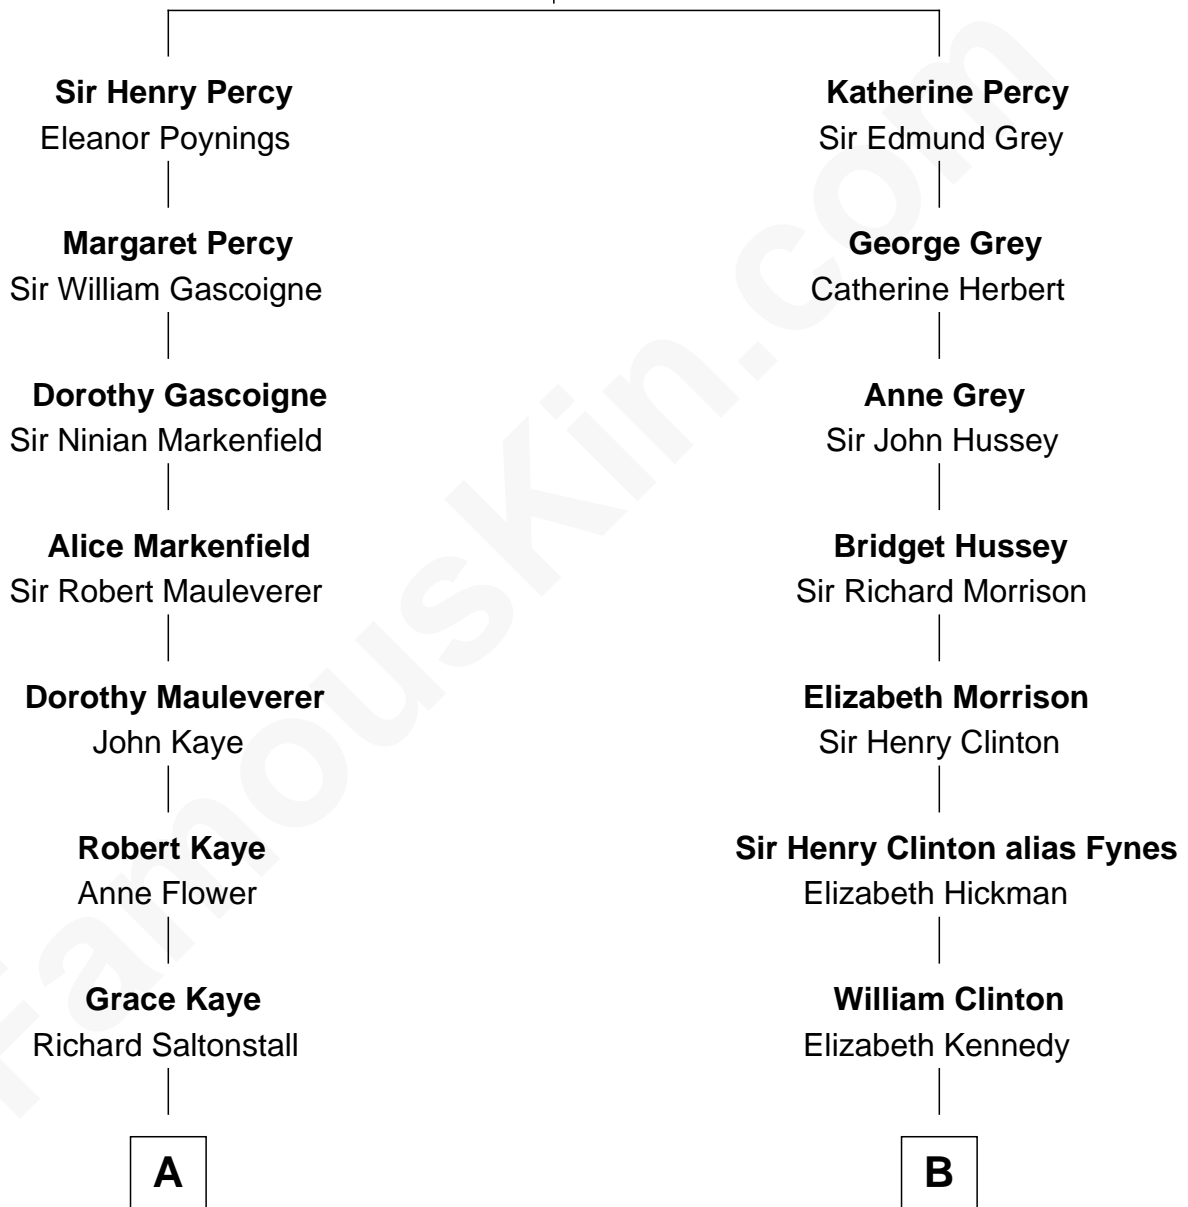

# FamousKin.com Relationship Chart of

**Story Musgrave**

*NASA Astronaut*

9th cousin 9 times removed of

**George Clinton**

*4th U.S. Vice President*

**Sir Henry Percy**

Eleanor Neville

**C**

—  
**Marguerite Swann**

Percy Musgrave

—  
**Story Musgrave**

*NASA Astronaut*

FamousKin.com