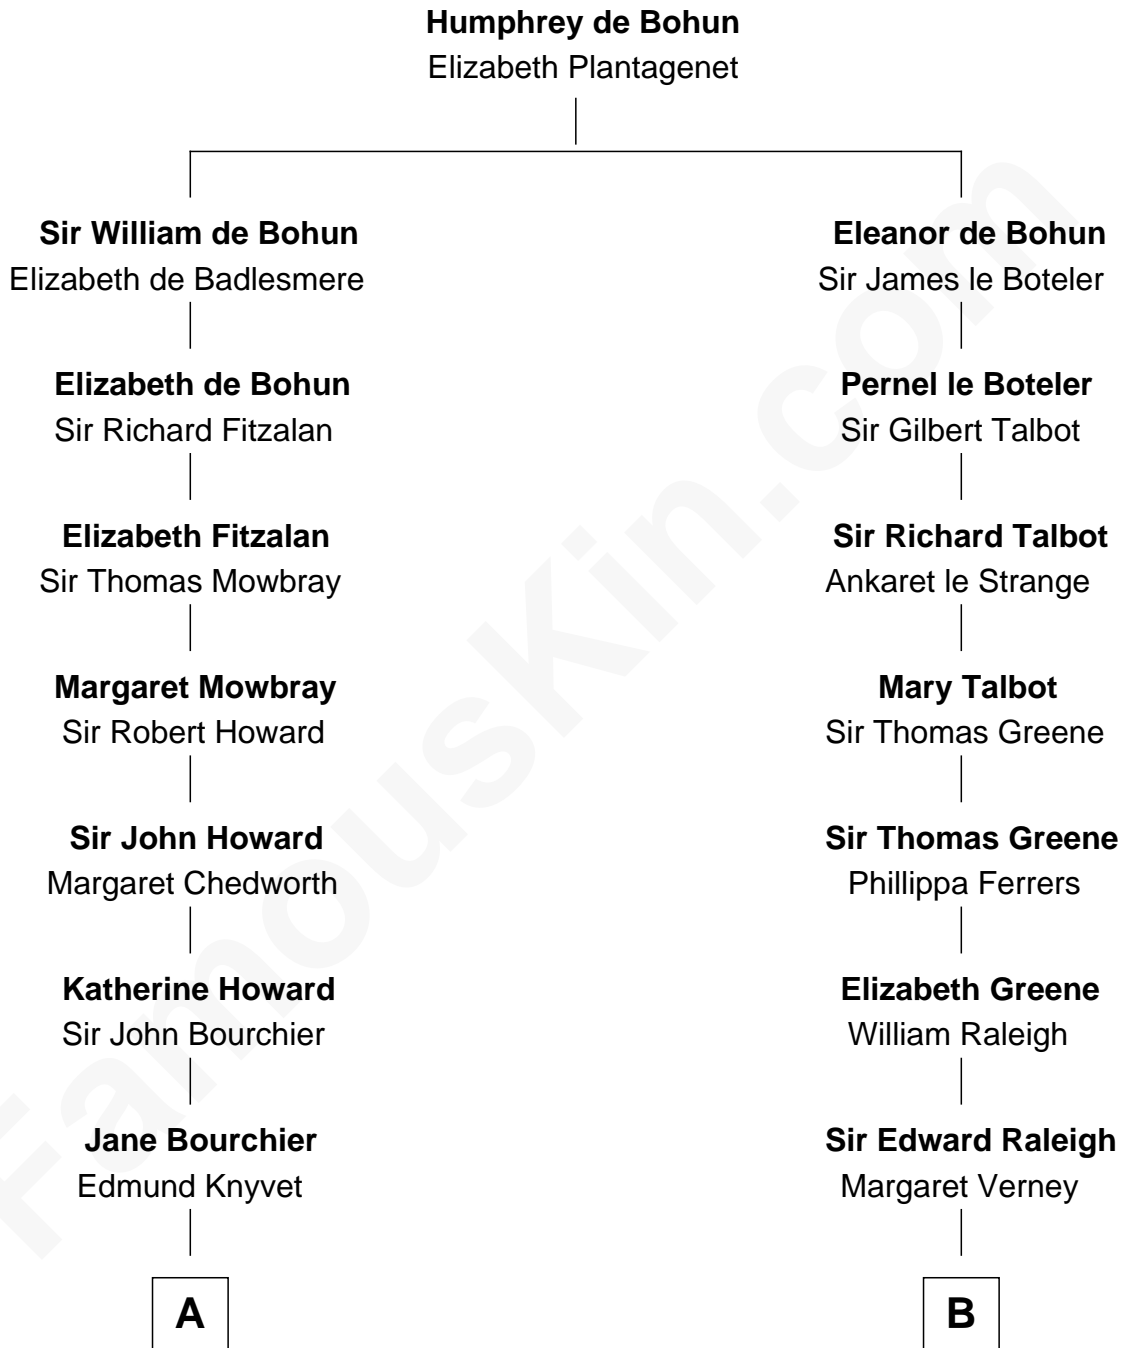

FamousKin.com
Relationship Chart of
Story Musgrave
NASA Astronaut

13th cousin 8 times removed of

Jonathan Swift
Author of Gulliver's Travels

C

—
William Gray
Sarah Frances Loring

—
Edward Gray
Elizabeth Gray Story

—
Marguerite Gray
John Butler Swann

—
Marguerite Swann
Percy Musgrave

—
Story Musgrave
NASA Astronaut

FamousKin.com