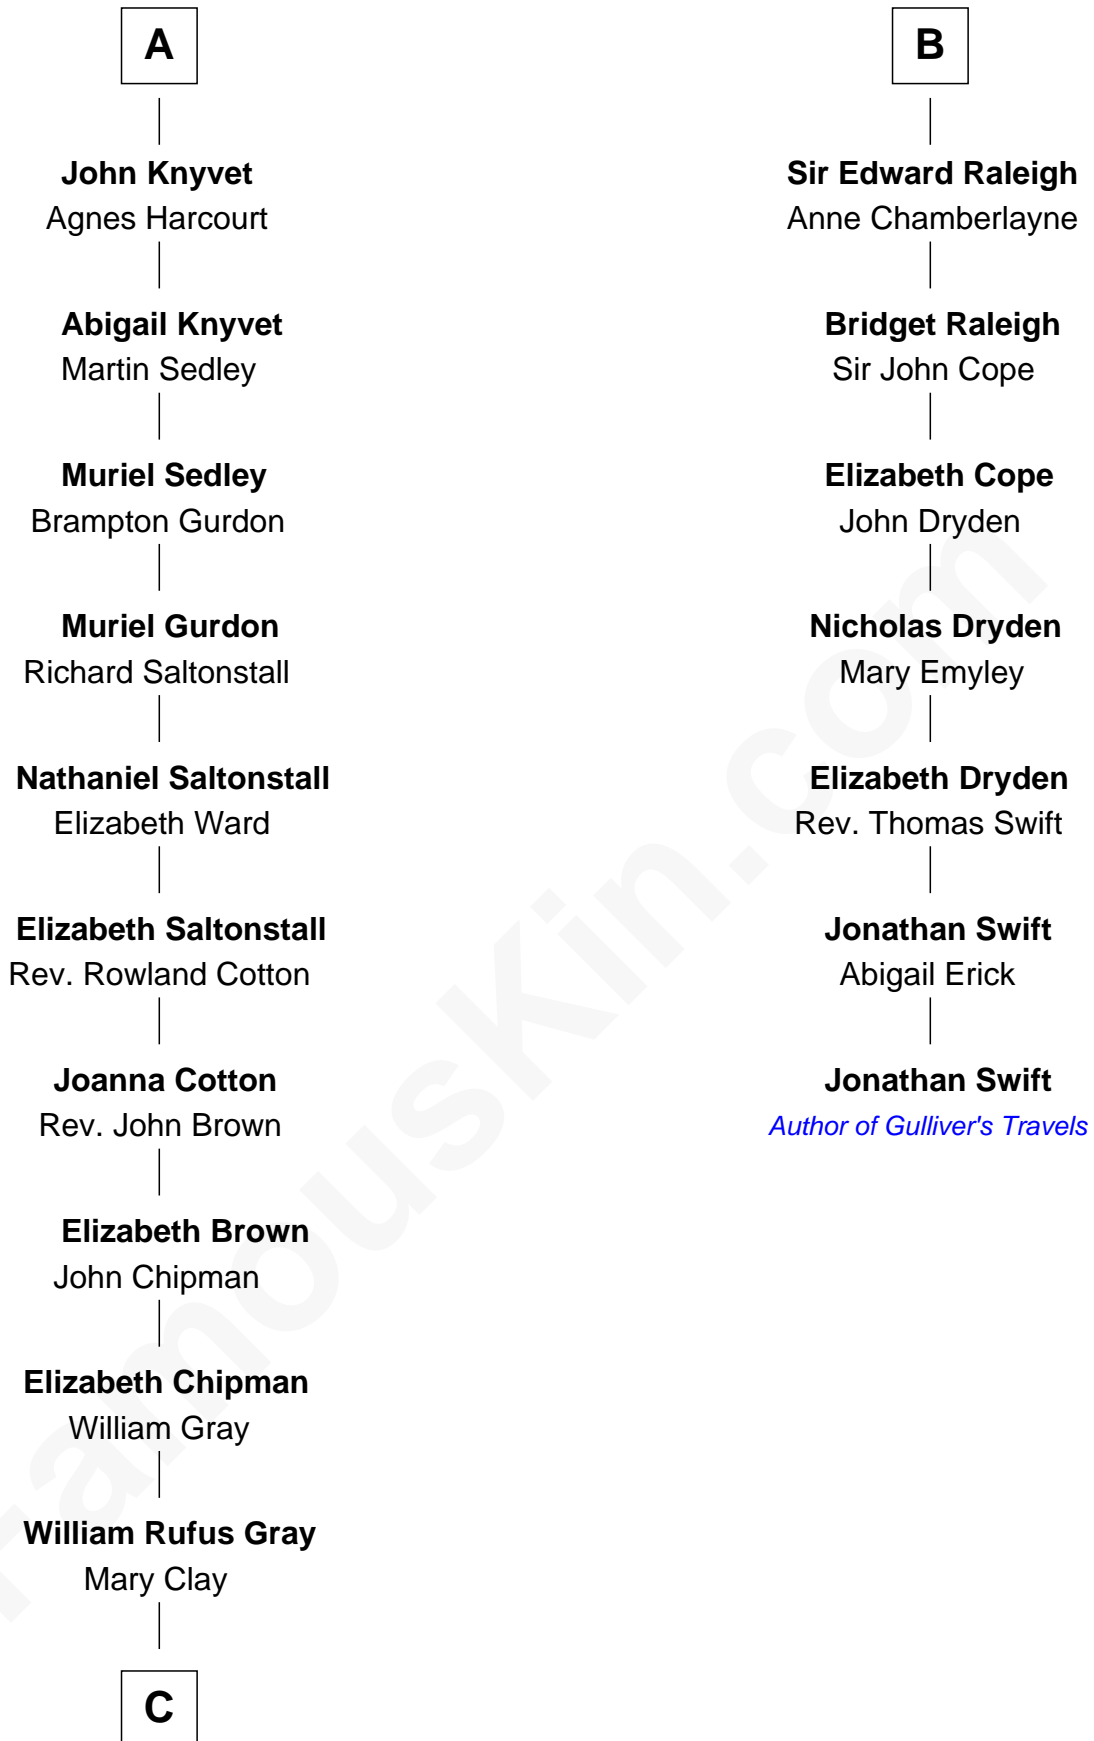

FamousKin.com
Relationship Chart of
Story Musgrave
NASA Astronaut

13th cousin 8 times removed of

Jonathan Swift
Author of Gulliver's Travels

C

—
William Gray
Sarah Frances Loring

—
Edward Gray
Elizabeth Gray Story

—
Marguerite Gray
John Butler Swann

—
Marguerite Swann
Percy Musgrave

—
Story Musgrave
NASA Astronaut

FamousKin.com