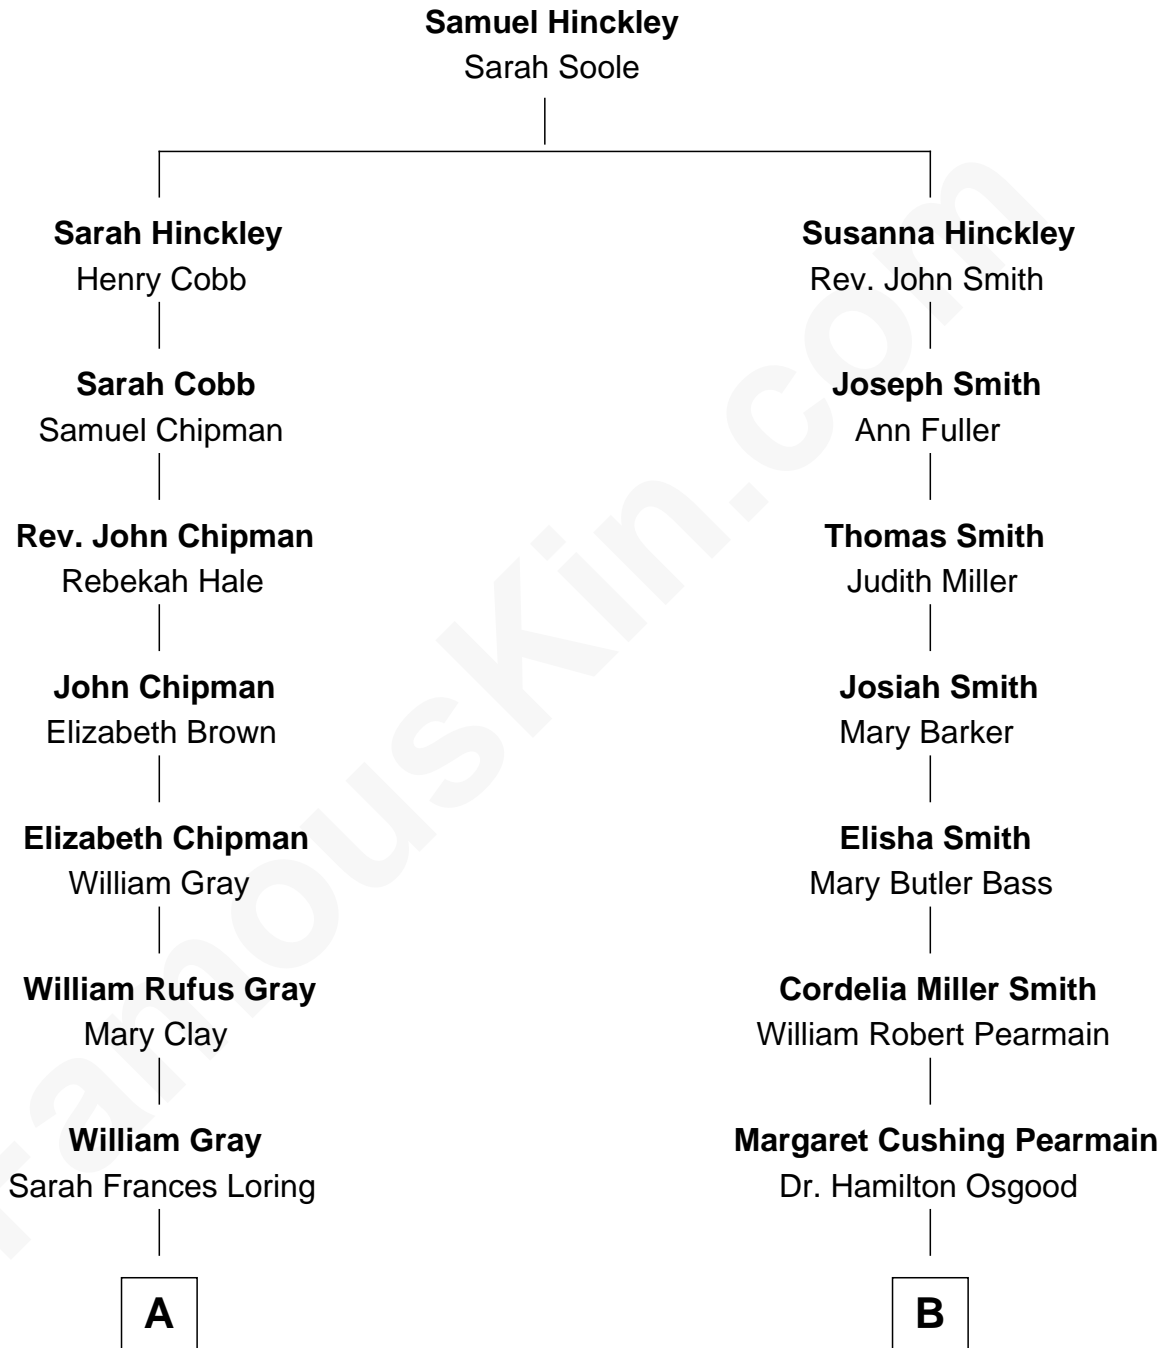

FamousKin.com

Relationship Chart of

Story Musgrave

NASA Astronaut

8th cousin 2 times removed of

Erskine Childers

4th President of Ireland

A

Edward Gray
Elizabeth Gray Story

Marguerite Gray
John Butler Swann

Marguerite Swann
Percy Musgrave

Story Musgrave
NASA Astronaut

B

Mary Alden Osgood
Erskine Childers

Erskine Childers
4th President of Ireland