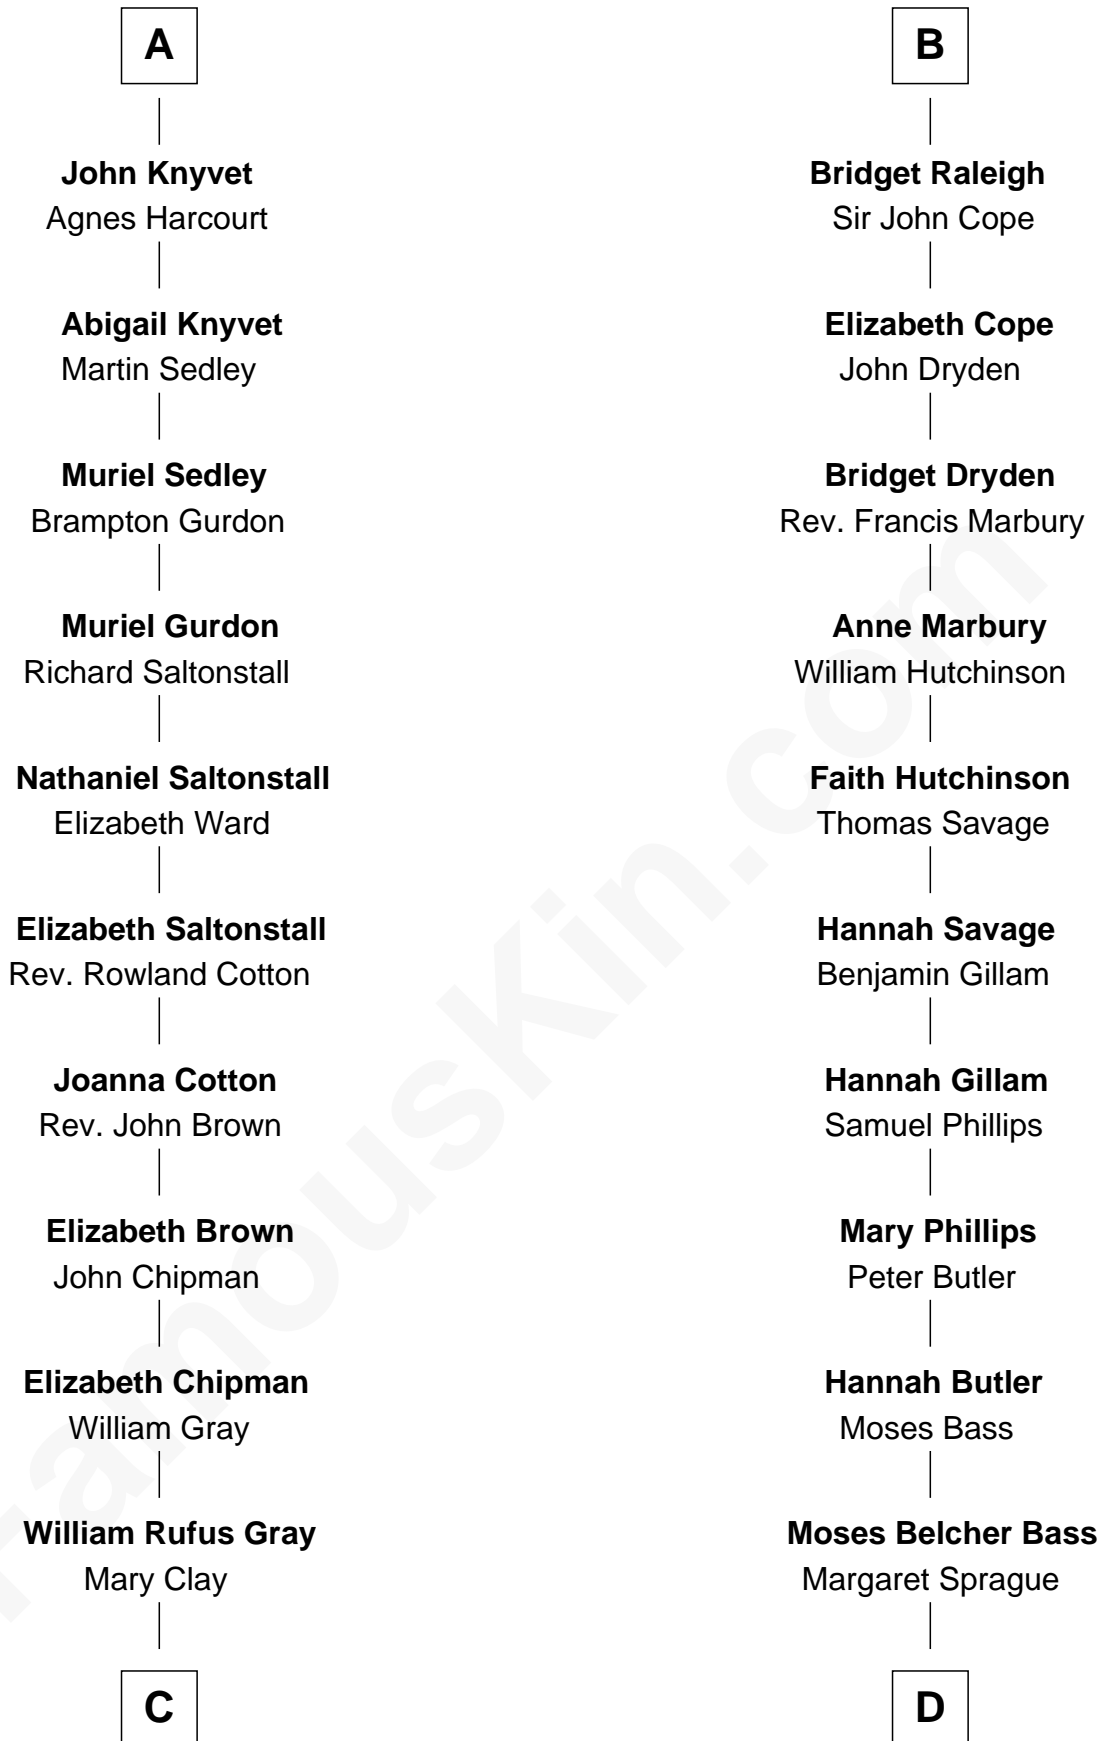

FamousKin.com Relationship Chart of

Story Musgrave

NASA Astronaut

21st cousin of

Erskine Childers

4th President of Ireland

C

William Gray
Sarah Frances Loring

Edward Gray
Elizabeth Gray Story

Marguerite Gray
John Butler Swann

Marguerite Swann
Percy Musgrave

Story Musgrave
NASA Astronaut

D

Mary Butler Bass
Elisha Smith

Cordelia Miller Smith
William Robert Pearmain