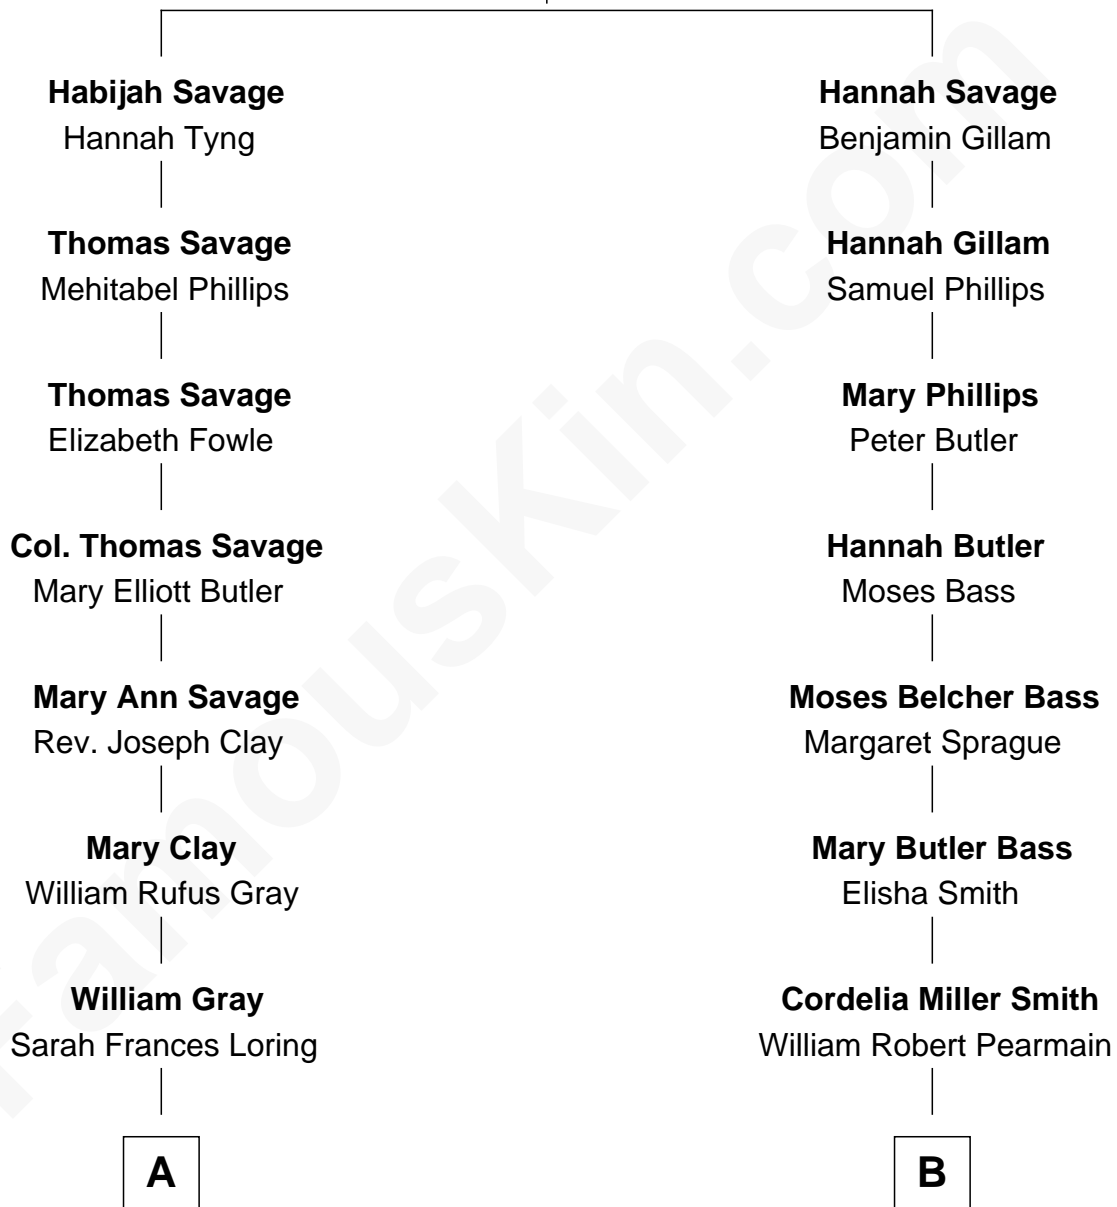

FamousKin.com Relationship Chart of

Story Musgrave

NASA Astronaut

9th cousin 1 time removed of

Erskine Childers

4th President of Ireland

Thomas Savage

Faith Hutchinson

A

Edward Gray
Elizabeth Gray Story

Marguerite Gray
John Butler Swann

Marguerite Swann
Percy Musgrave

Story Musgrave
NASA Astronaut

B

Margaret Cushing Pearmain
Dr. Hamilton Osgood

Mary Alden Osgood
Erskine Childers