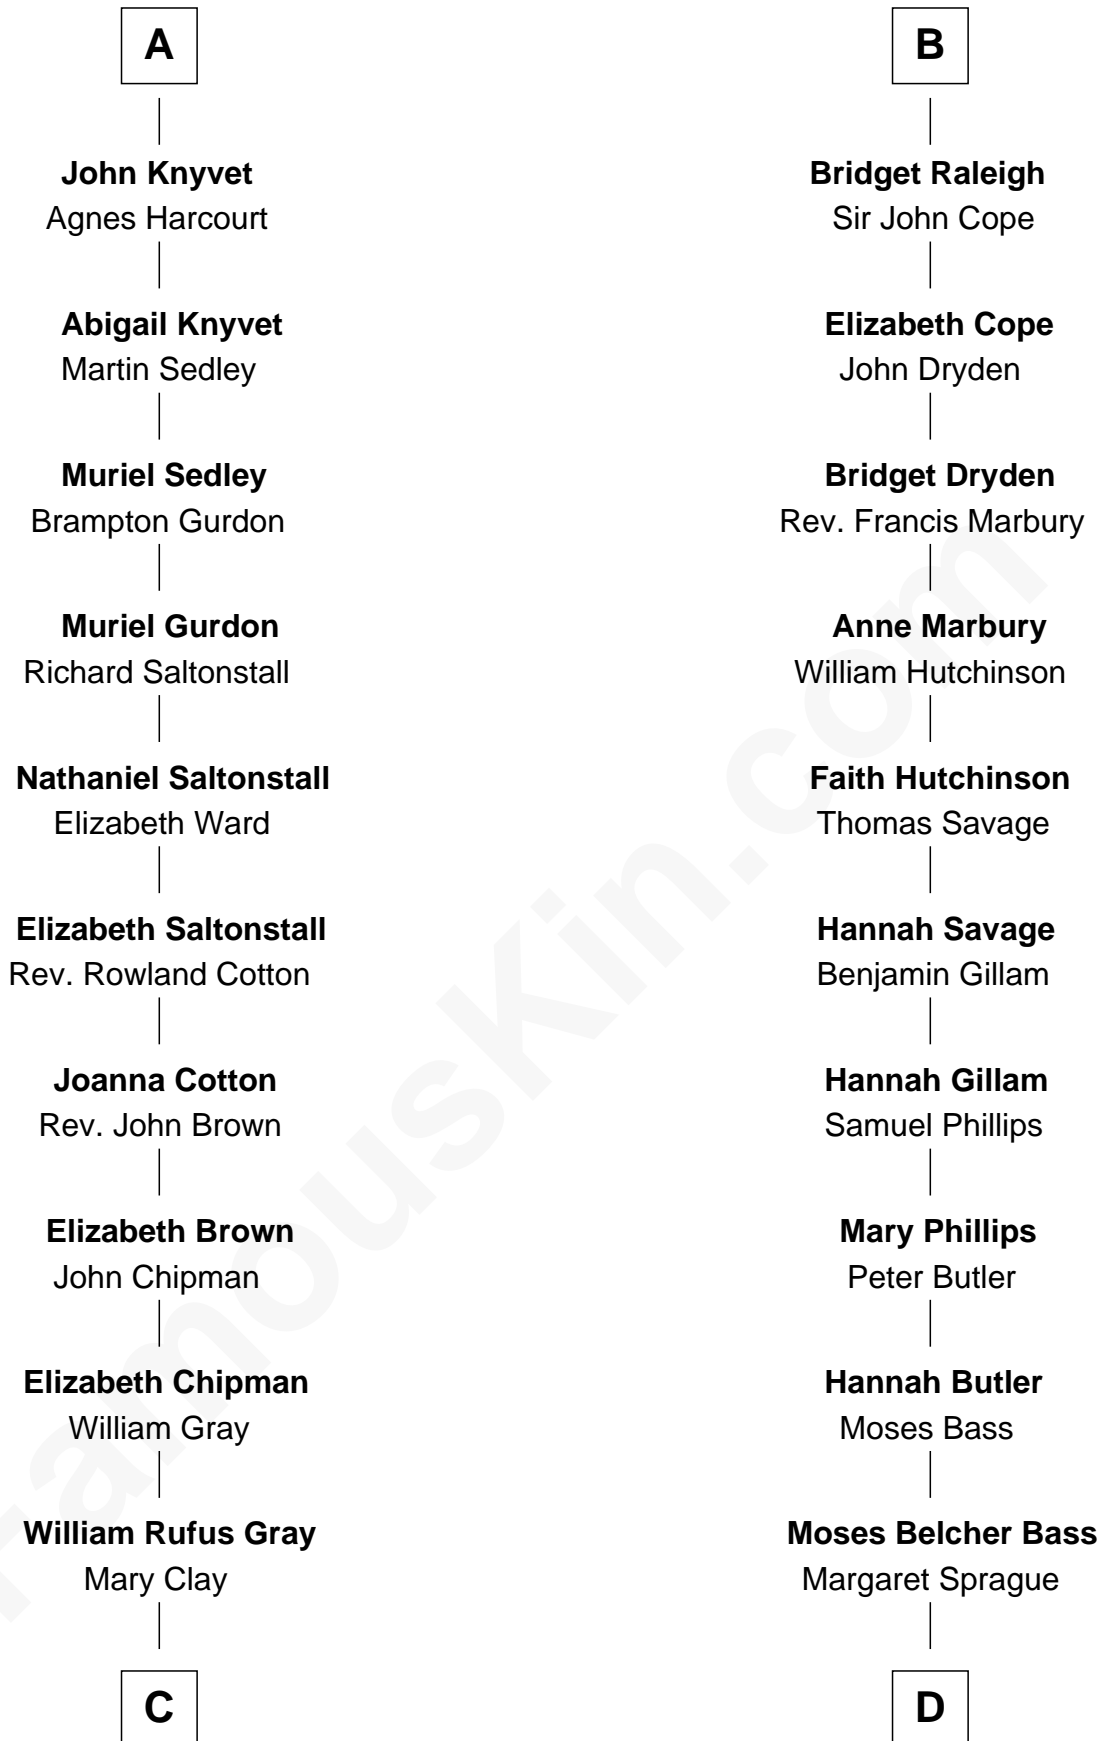

# FamousKin.com Relationship Chart of

**Story Musgrave**

*NASA Astronaut*

21st cousin of

**Erskine Childers**

*4th President of Ireland*

**Hugh de Audley**

Margaret de Clare

**Alice Grey**

Sir William Knyvet

**Sir Edmund Knyvet**

Eleanor Tyrrel

**Edmund Knyvet**

Jane Bouchier

**A**

**Margaret de Audley**

William Raleigh

**Sir Edward Raleigh**

Margaret Verney

**Sir Edward Raleigh**

Anne Chamberlayne

**B**

**C**

**William Gray**  
Sarah Frances Loring

**Edward Gray**  
Elizabeth Gray Story

**Marguerite Gray**  
John Butler Swann

**Marguerite Swann**  
Percy Musgrave

**Story Musgrave**  
*NASA Astronaut*

**D**

**Mary Butler Bass**  
Elisha Smith

**Cordelia Miller Smith**  
William Robert Pearmain