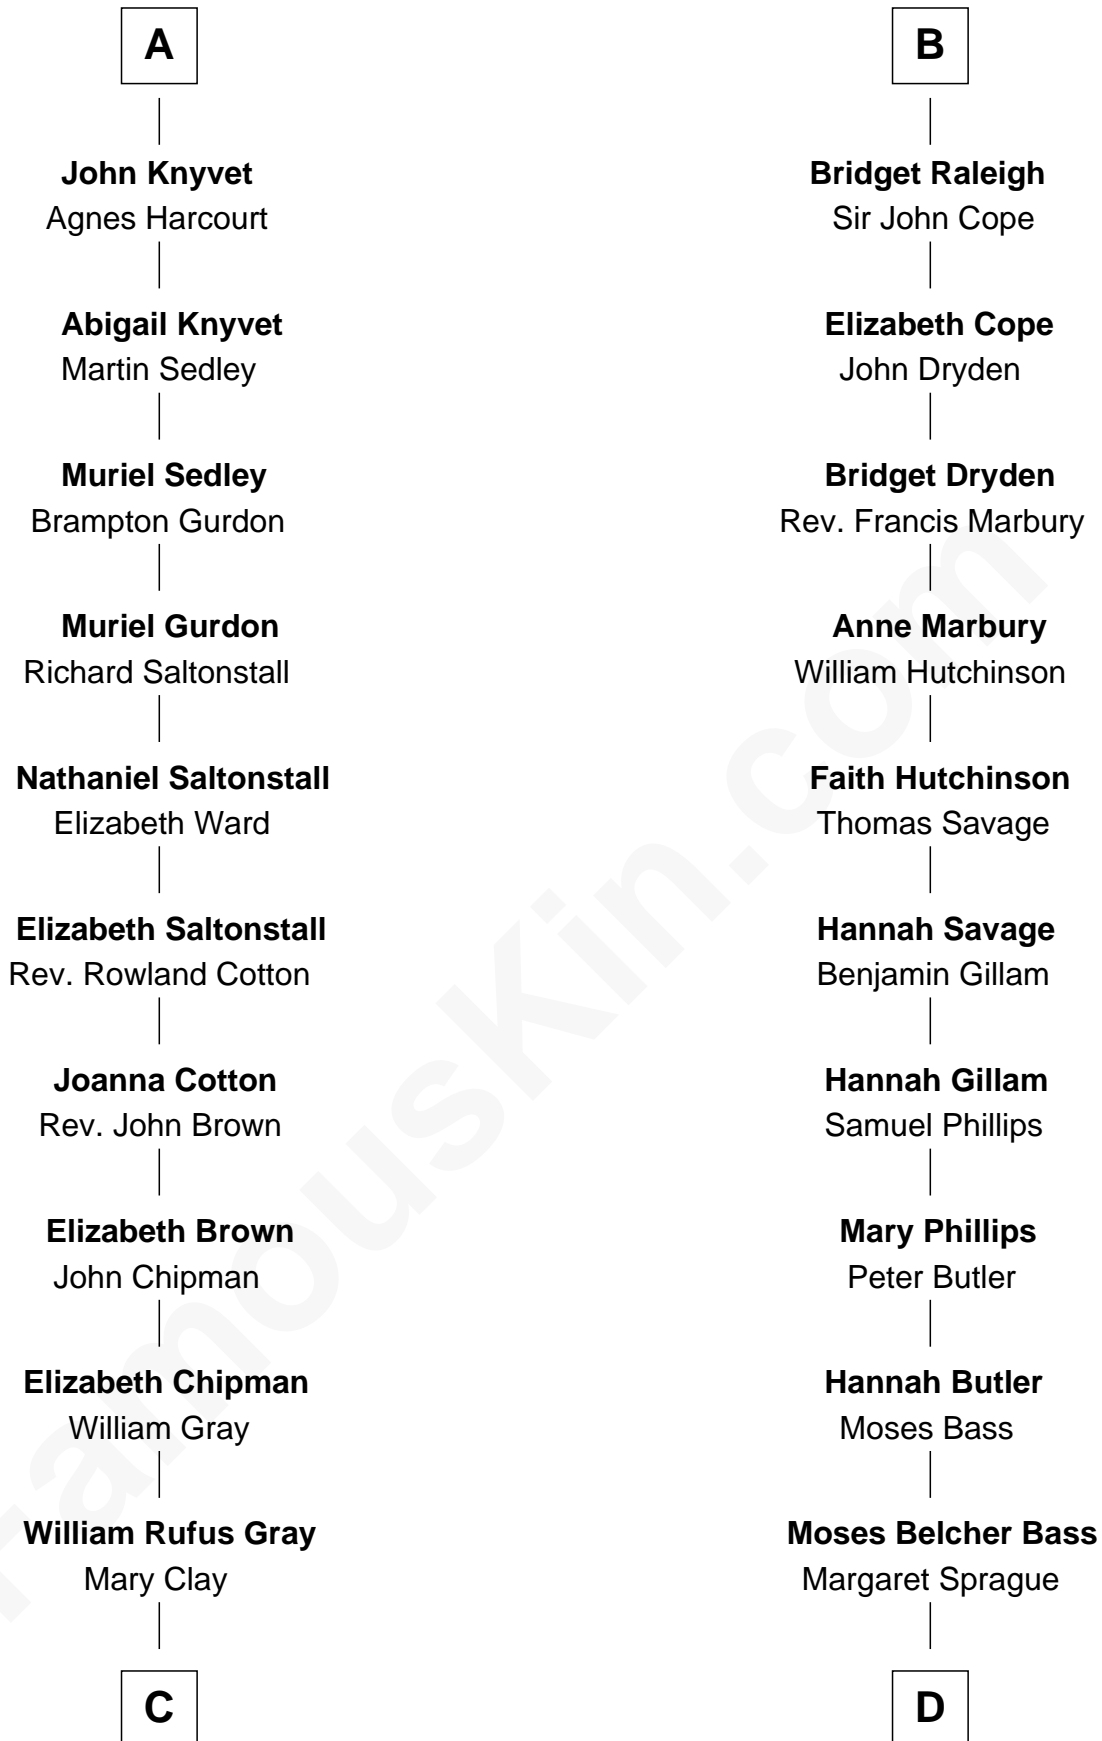

FamousKin.com Relationship Chart of

Story Musgrave

NASA Astronaut

21st cousin of

Erskine Childers

4th President of Ireland

Edmund Fitzalan

Alice de Warenne

Richard Fitzalan
Eleanor Plantagenet

Sir Richard Fitzalan
Elizabeth de Bohun

Elizabeth Fitzalan
Sir Thomas Mowbray

Margaret Mowbray
Sir Robert Howard

Sir John Howard
Margaret Chedworth

Katherine Howard
Sir John Bouchier

Jane Bouchier
Edmund Knyvet

A

Mary Fitzalan
John le Strange

Ankaret le Strange
Sir Richard Talbot

Mary Talbot
Sir Thomas Greene

Sir Thomas Greene
Phillippa Ferrers

Elizabeth Greene
William Raleigh

Sir Edward Raleigh
Margaret Verney

Sir Edward Raleigh
Anne Chamberlayne

B

C

William Gray
Sarah Frances Loring

Edward Gray
Elizabeth Gray Story

Marguerite Gray
John Butler Swann

Marguerite Swann
Percy Musgrave

Story Musgrave
NASA Astronaut