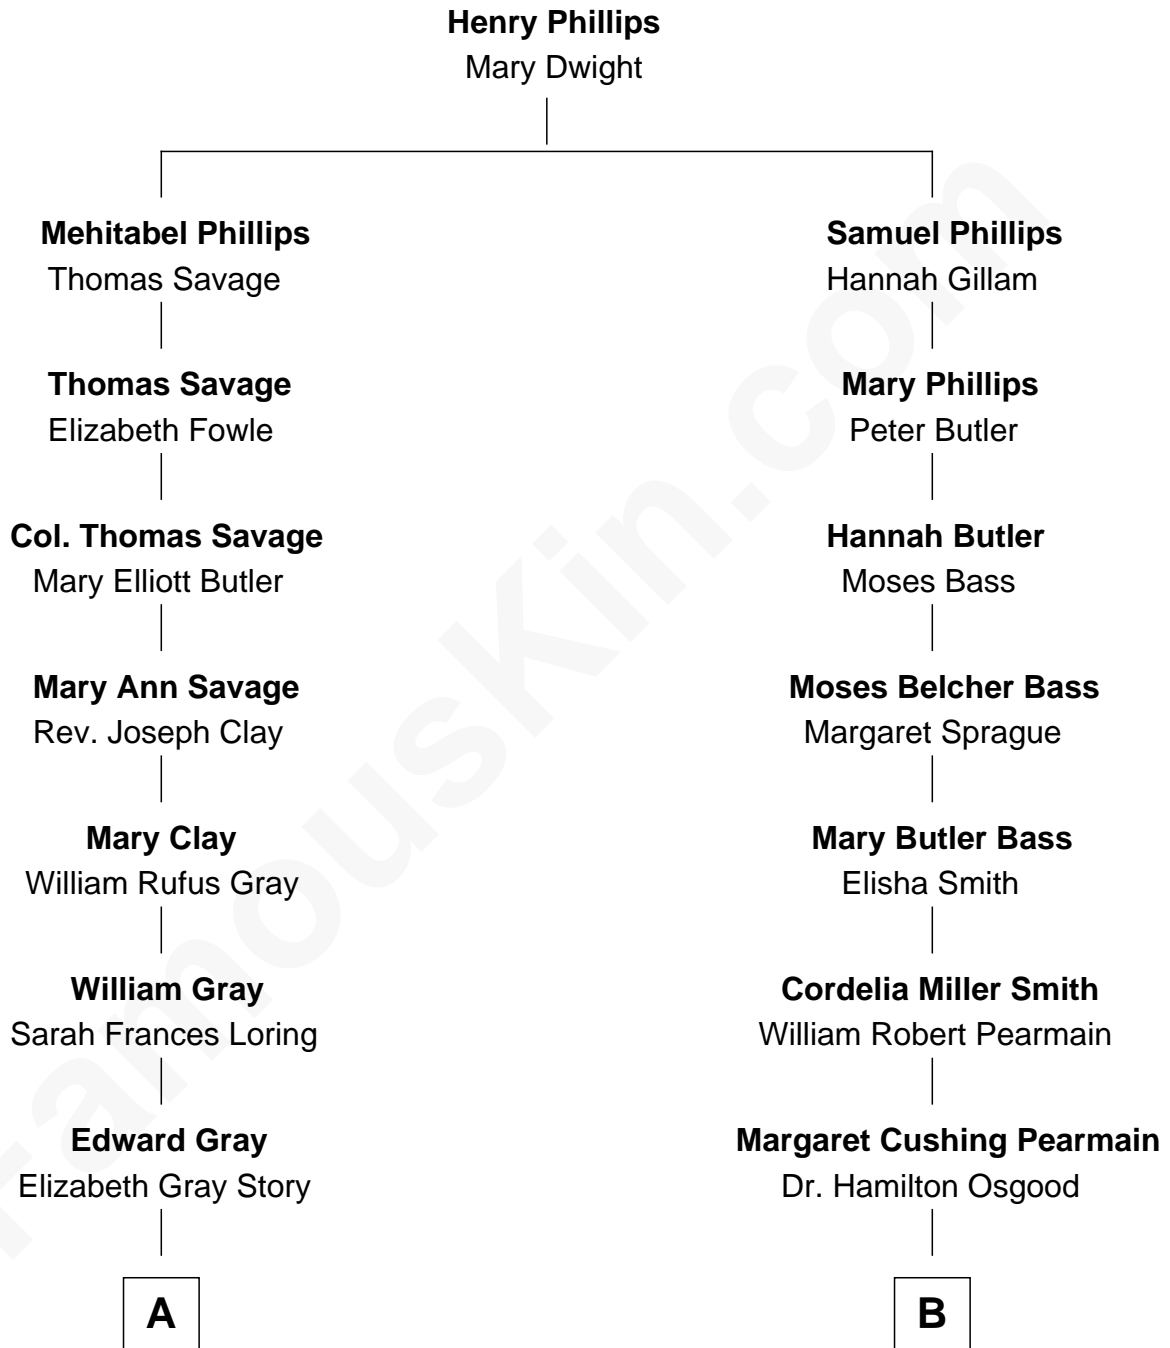

# FamousKin.com Relationship Chart of

**Story Musgrave**

*NASA Astronaut*

8th cousin 1 time removed of

**Erskine Childers**

*4th President of Ireland*

**A**

**Marguerite Gray**  
John Butler Swann

**Marguerite Swann**  
Percy Musgrave

**Story Musgrave**  
*NASA Astronaut*

**B**

**Mary Alden Osgood**  
Erskine Childers

**Erskine Childers**  
*4th President of Ireland*

FamousKin.com