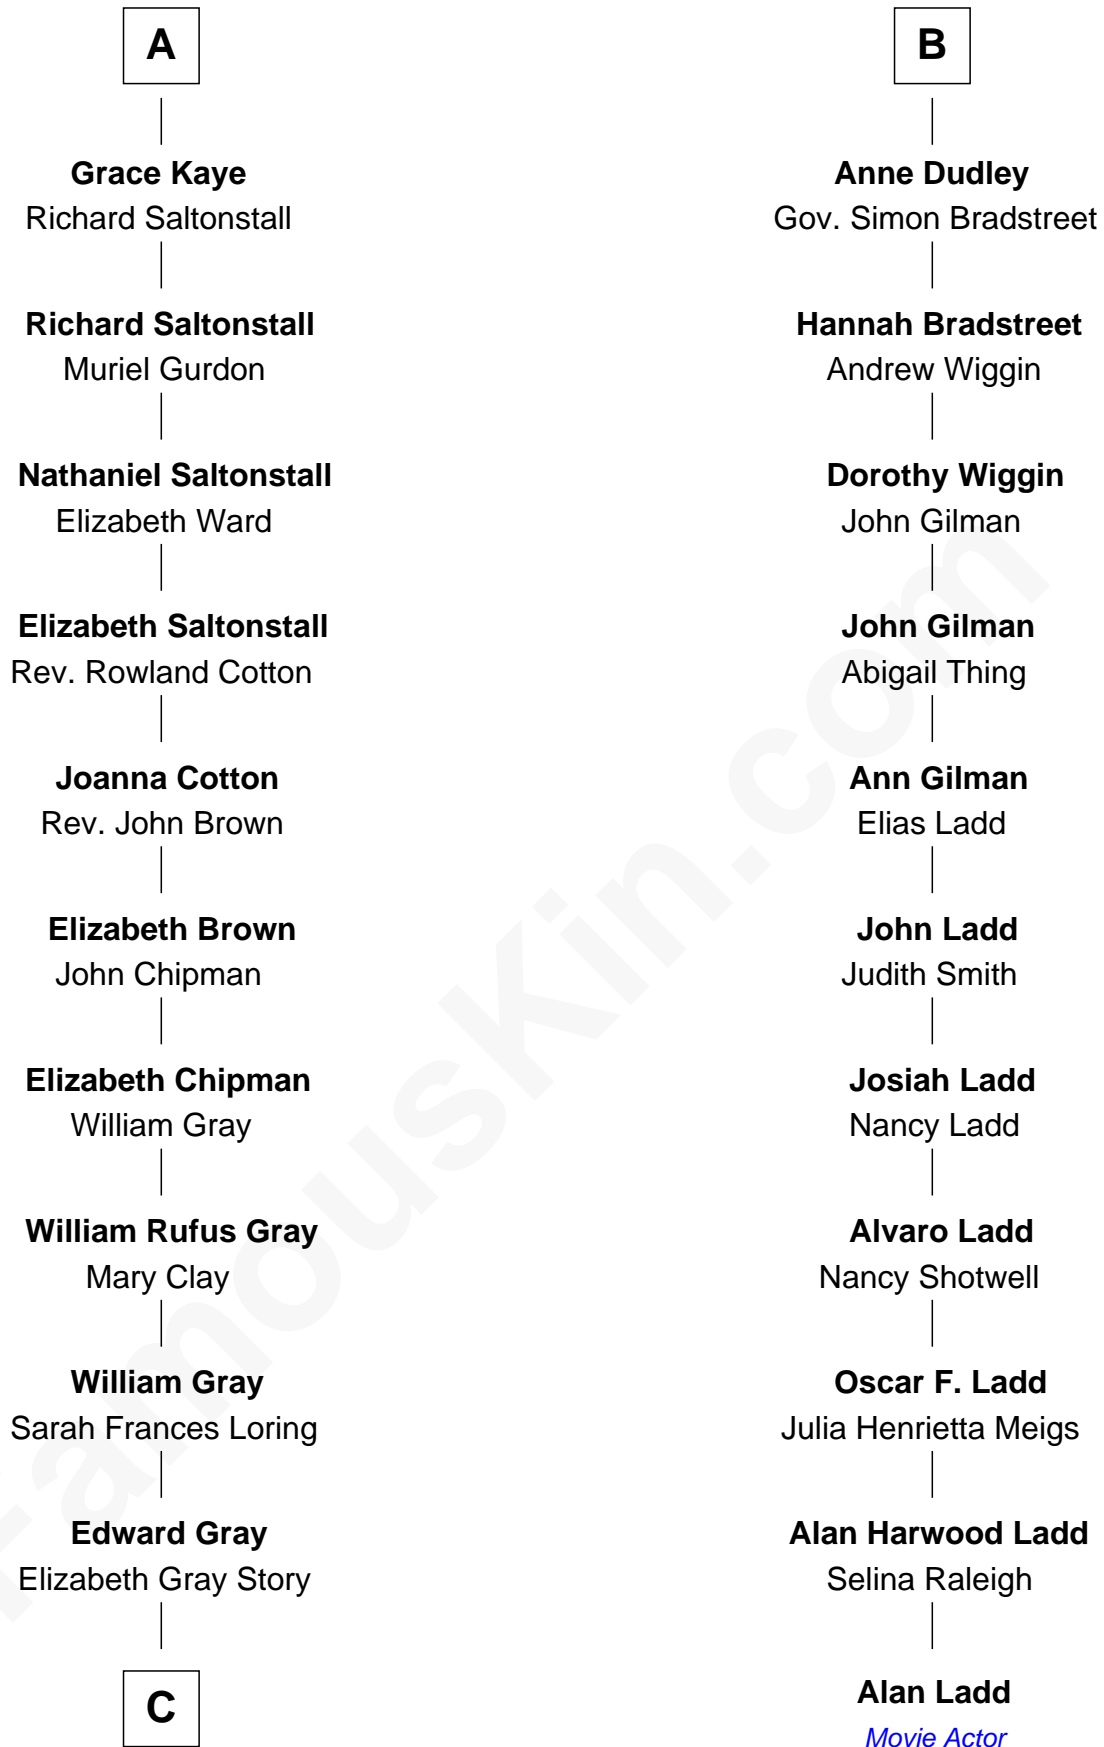

FamousKin.com
Relationship Chart of
Story Musgrave
NASA Astronaut

17th cousin 2 times removed of

Alan Ladd
Movie Actor

C

—
Marguerite Gray
John Butler Swann

—
Marguerite Swann
Percy Musgrave

—
Story Musgrave
NASA Astronaut

FamousKin.com