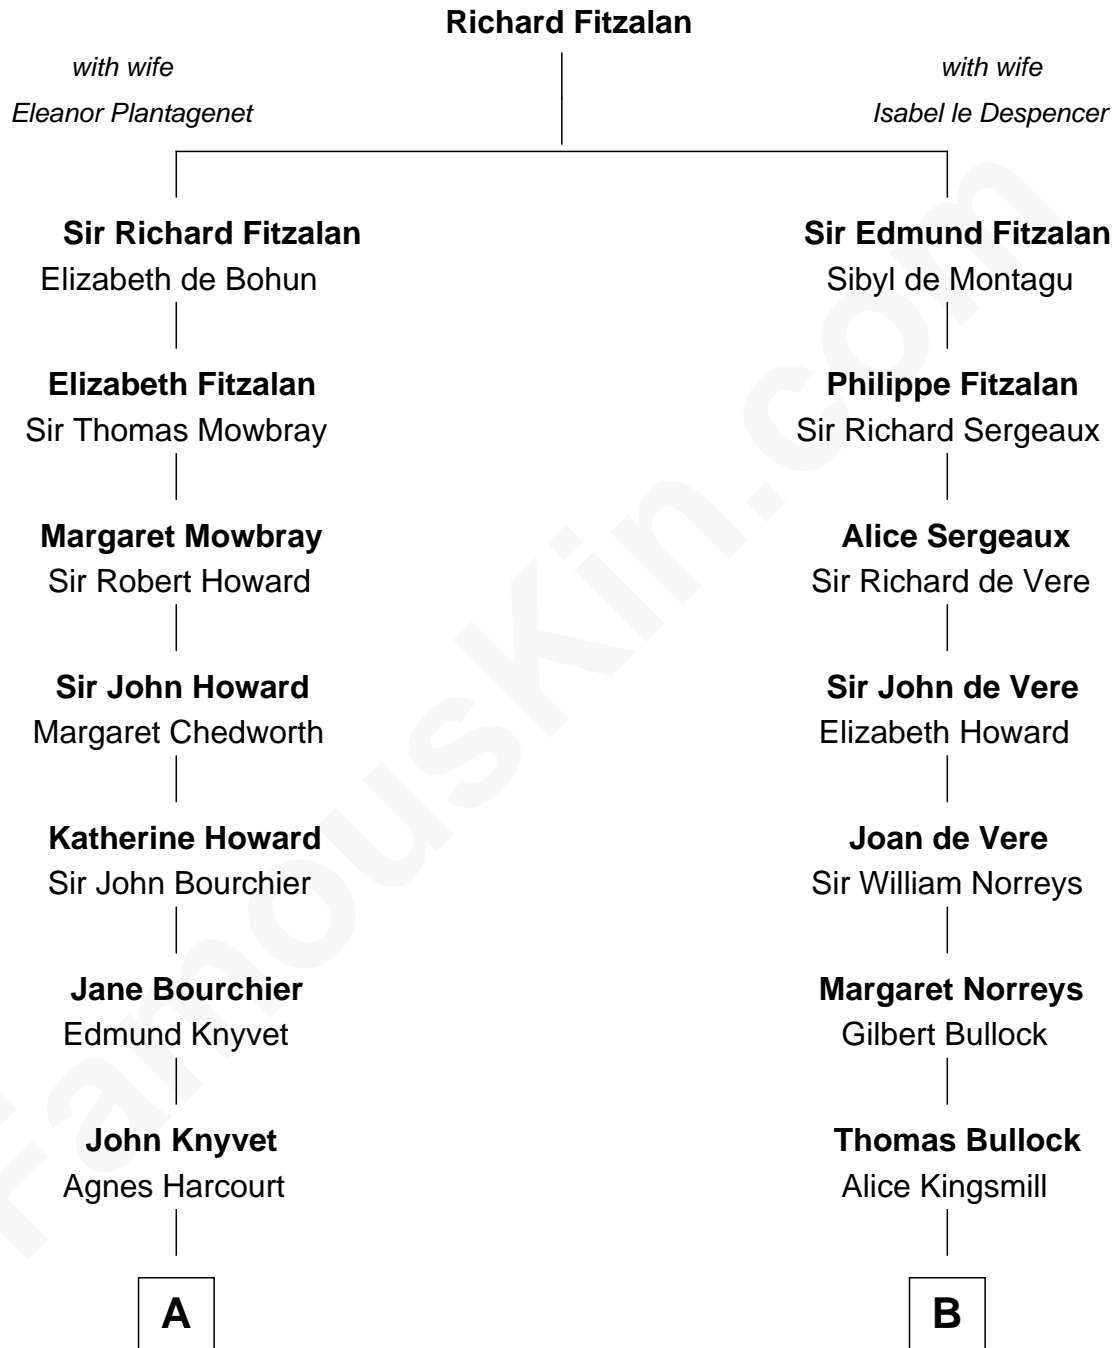

FamousKin.com
Relationship Chart of
Story Musgrave
NASA Astronaut

18th cousin 2 times removed of

Alan Ladd
Movie Actor

FamousKin.com