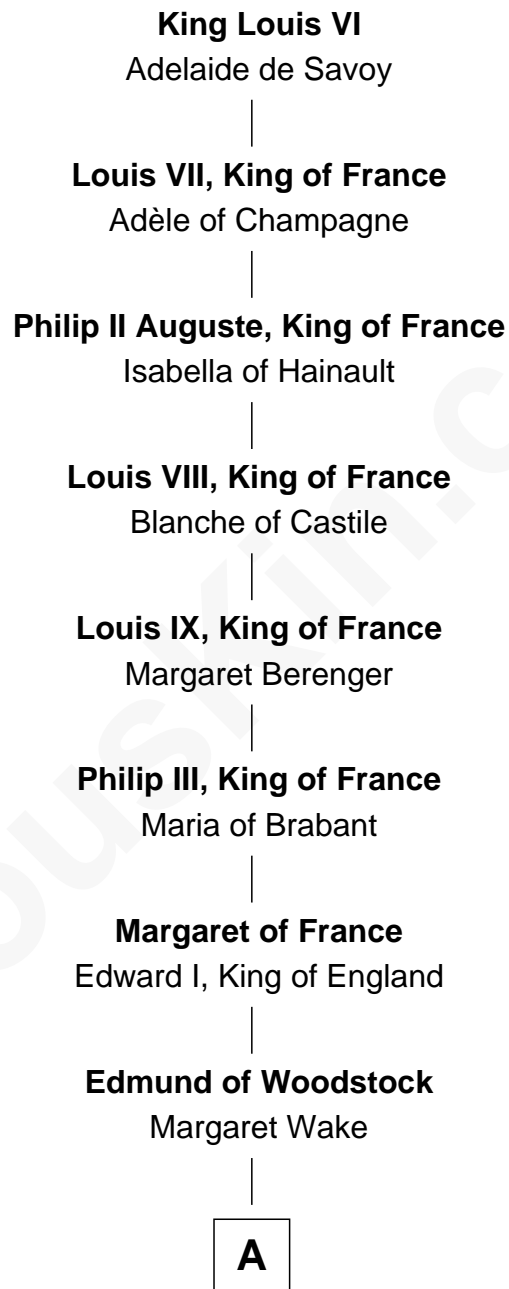

FamousKin.com Relationship Chart of

Story Musgrave

NASA Astronaut

26th Great-grandson of

King Louis VI

King of France

A

Joan Plantagenet

Thomas Holand

John de Holand

Elizabeth of Lancaster

Constance de Holand

Sir John Grey

Alice Grey

Sir William Knyvet

Sir Edmund Knyvet