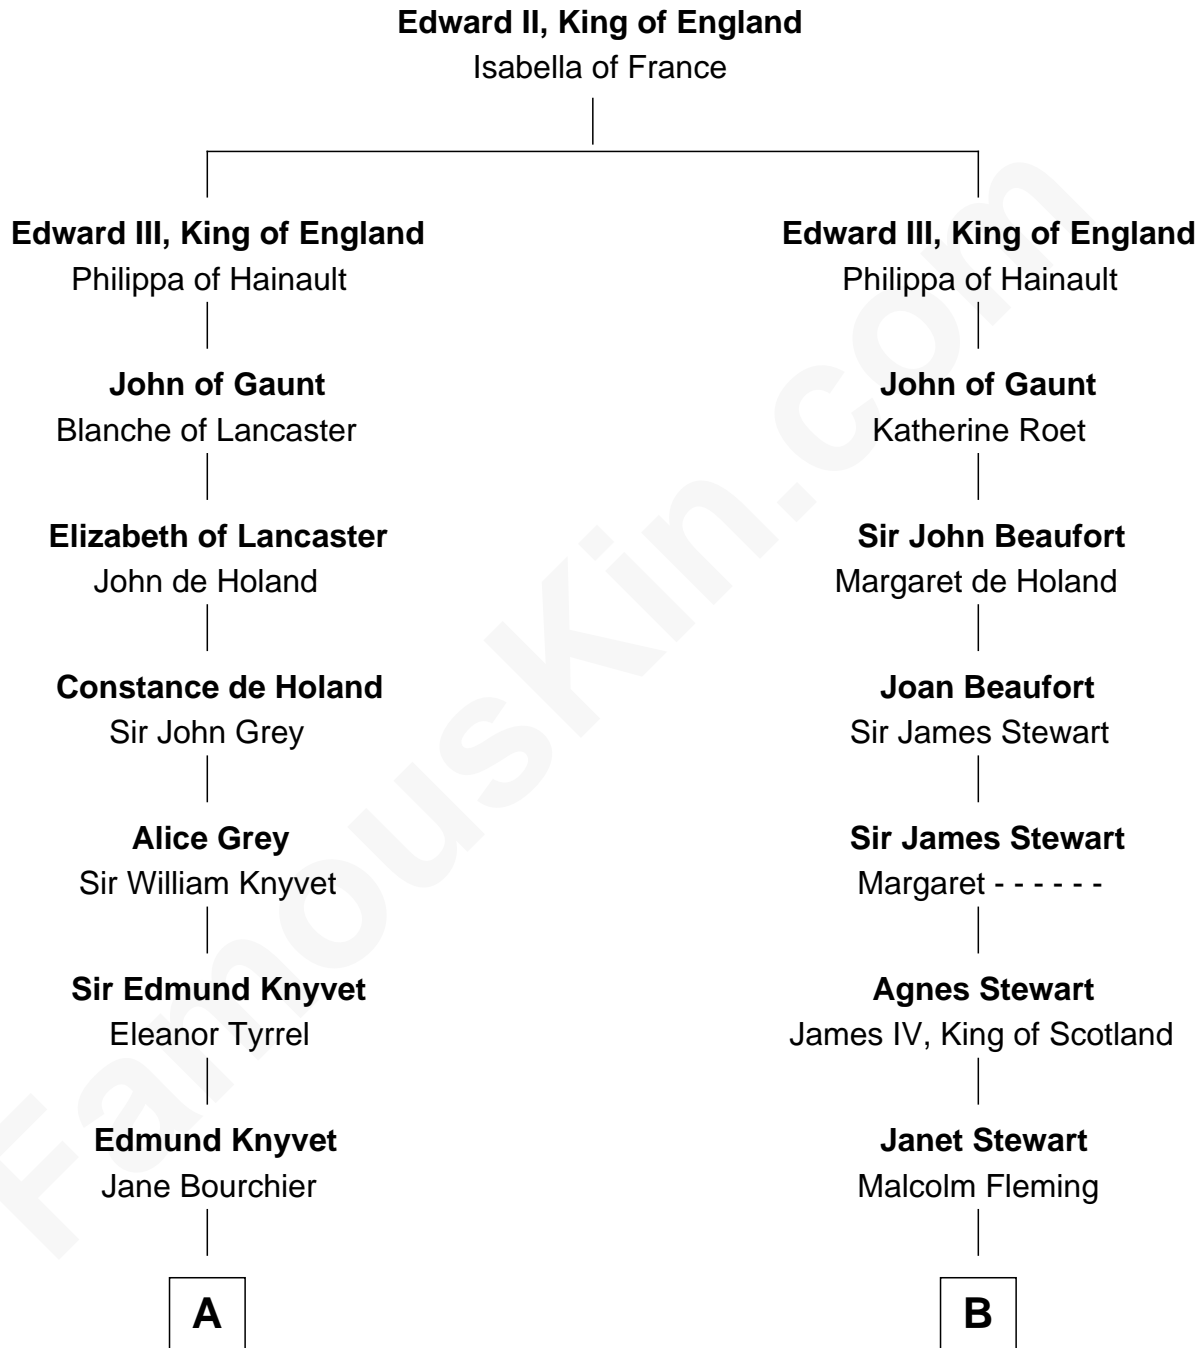

FamousKin.com Relationship Chart of

Story Musgrave

NASA Astronaut

21st cousin of

Hugh Grant

Movie Actor

C

William Gray
Sarah Frances Loring

Edward Gray
Elizabeth Gray Story

Marguerite Gray
John Butler Swann

Marguerite Swann
Percy Musgrave

Story Musgrave
NASA Astronaut

D

Cyril Randolph
Frances Selina Hervey

Felton George Randolph
Emily Margaret Nepean