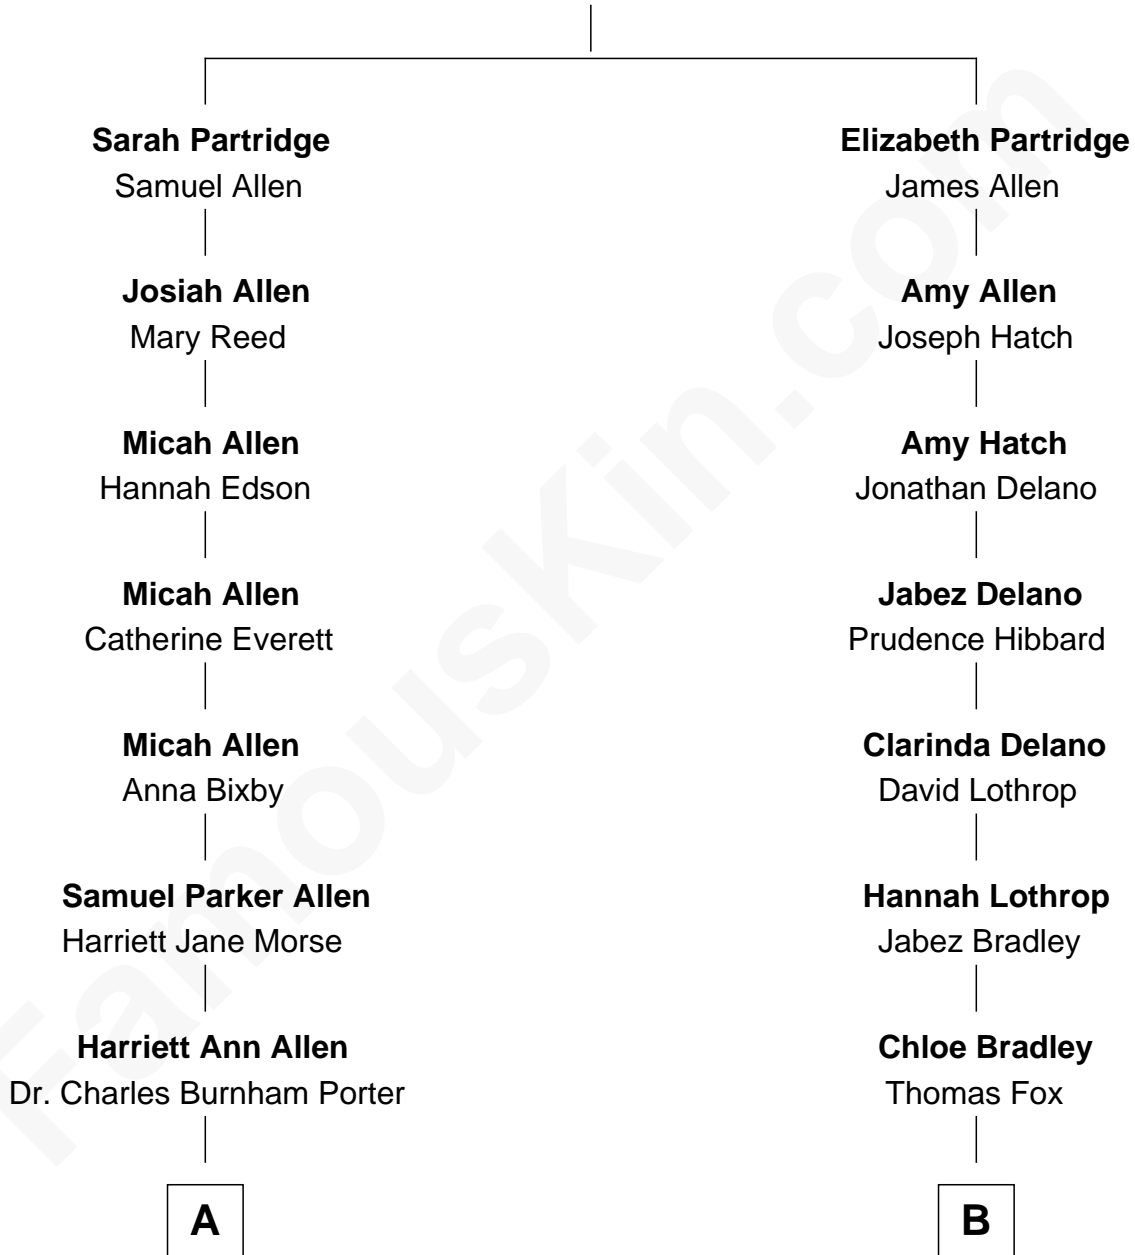

FamousKin.com
Relationship Chart of
Story Musgrave
NASA Astronaut

9th cousin 2 times removed of

John Ritter
TV and Movie Actor

George Partridge
 Sarah Tracy

A

Edith Elise Porter
Dr. Percy B. Musgrave

Percy Musgrave
Marguerite Swann

Story Musgrave
NASA Astronaut

B

Pliny Lothrop Fox
Laura Utley Riddle

William P. L. Fox
Harriett Lucina Tilton

Harriett Fay Fox
Dr. Harry Thomas Southworth

Dorothy Fay Southworth
Woodward Maurice Ritter

John Ritter
TV and Movie Actor