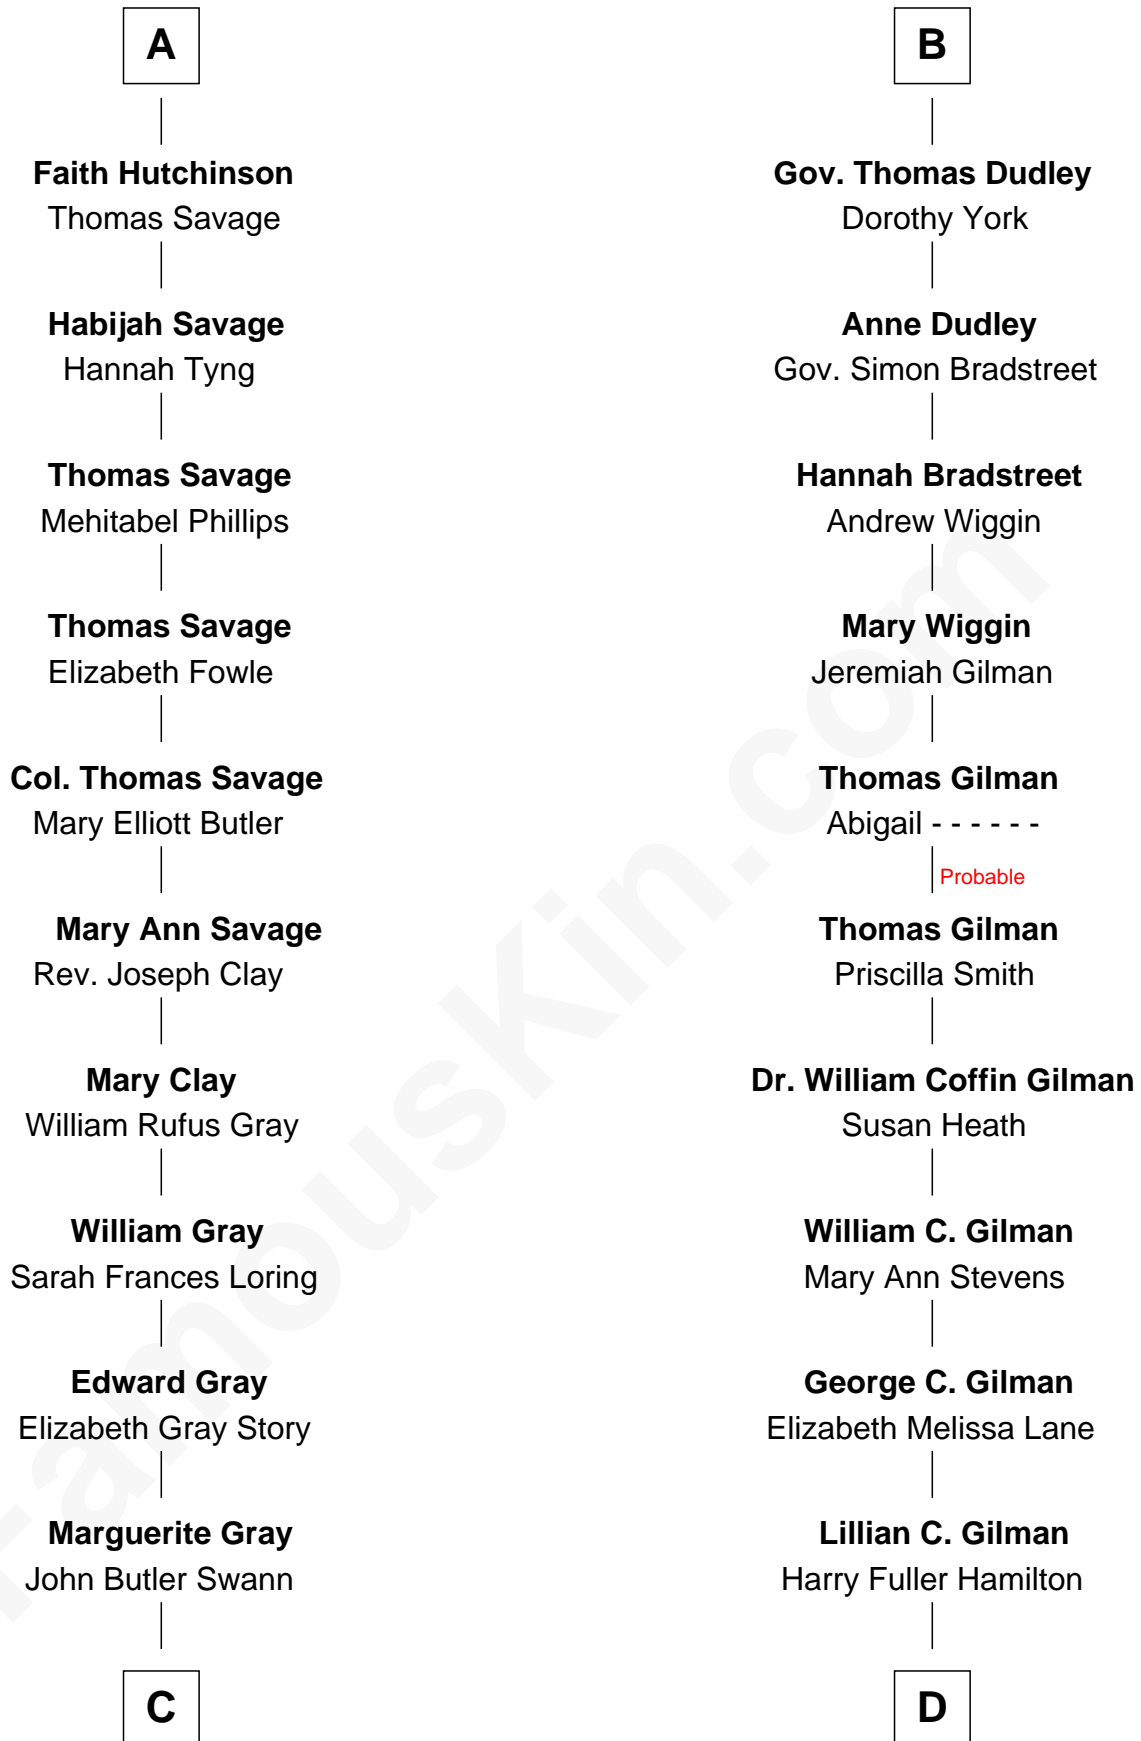

# FamousKin.com Relationship Chart of

**Story Musgrave**

*NASA Astronaut*

18th cousin of

**George Hamilton**

*TV and Movie Actor*

**Sir Walter Blount**

*Sancha de Ayala*

**C**

**Marguerite Swann**

Percy Musgrave

**Story Musgrave**

*NASA Astronaut*

**D**

**George William Hamilton**

Anne Lucille Stevens