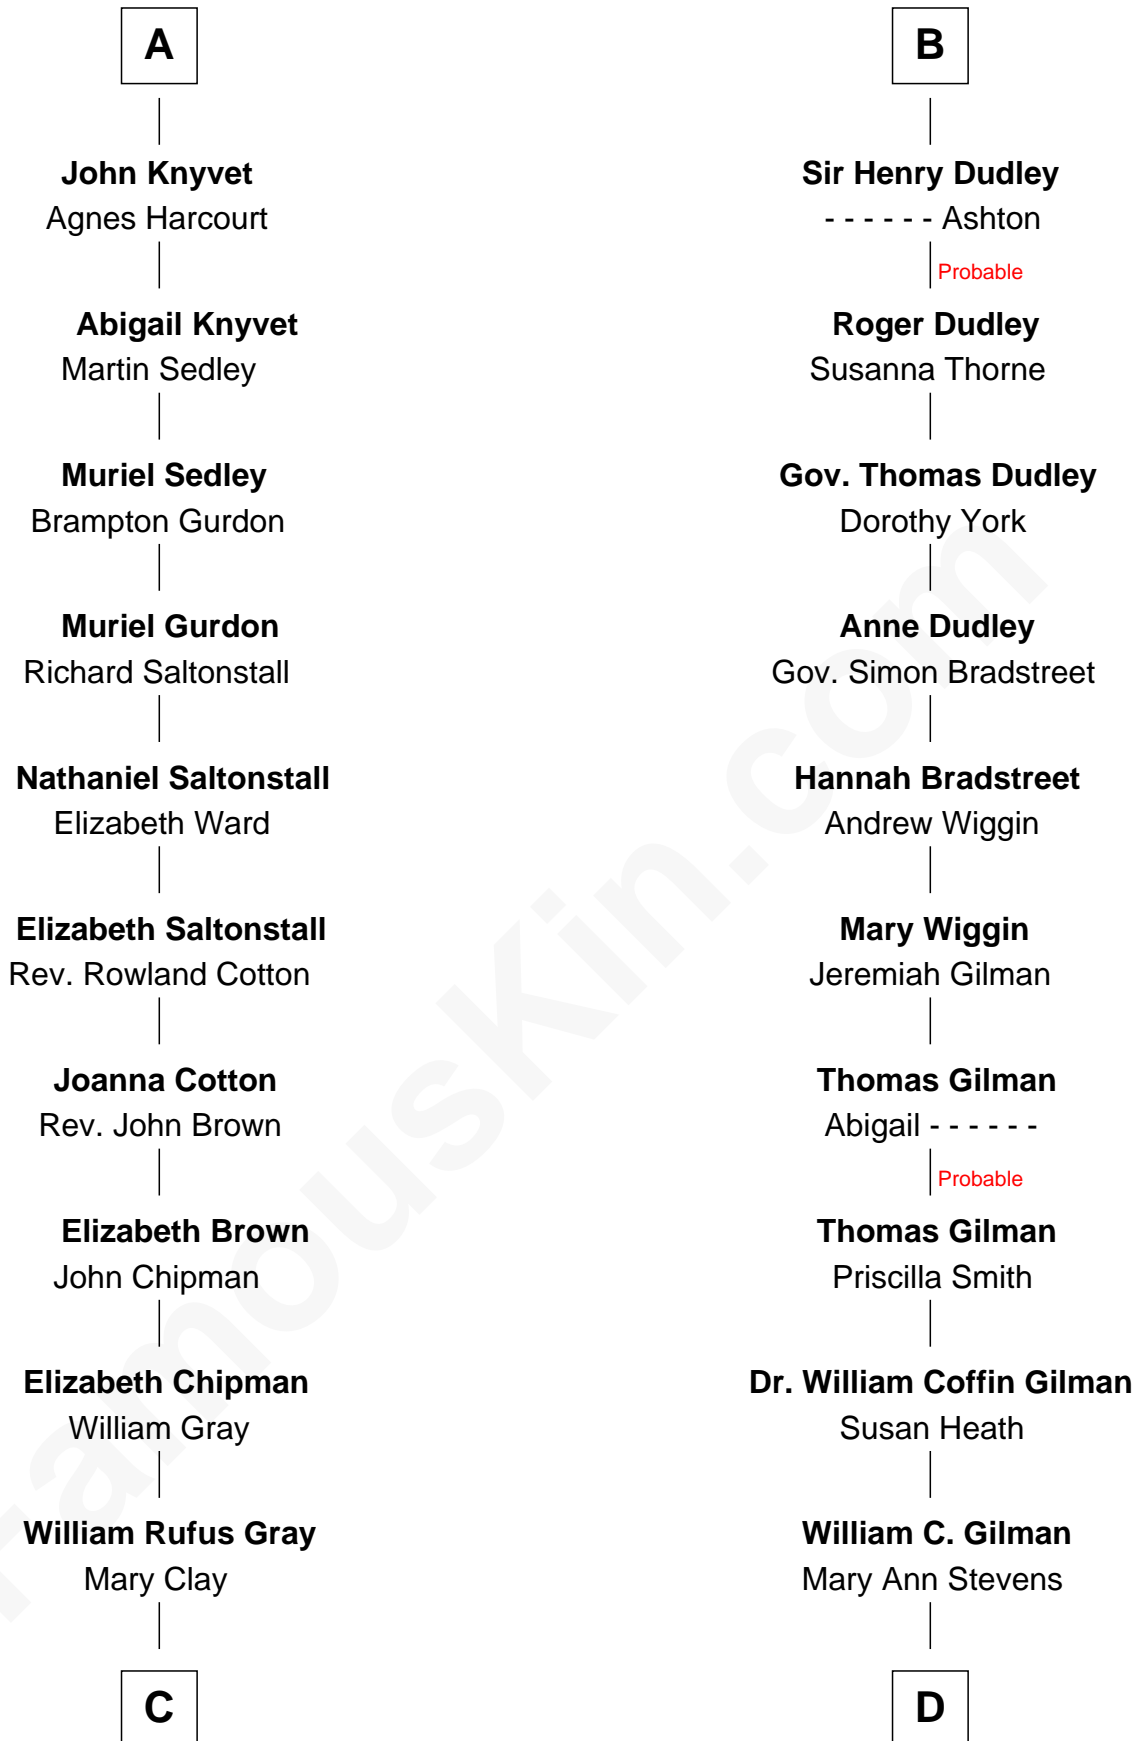

FamousKin.com Relationship Chart of

Story Musgrave

NASA Astronaut

20th cousin 1 time removed of

George Hamilton

TV and Movie Actor

William III of Hainault

Jeanne of Valois

Philippa of Hainault
Edward III, King of England

John of Gaunt
Blanche of Lancaster

Elizabeth of Lancaster
John de Holand

Constance de Holand
Sir John Grey

Alice Grey
Sir William Knyvet

Sir Edmund Knyvet
Eleanor Tyrrel

Edmund Knyvet
Jane Bouchier

A

Philippa of Hainault
Edward III, King of England

John of Gaunt
Katherine Roet

Joan Beaufort
Sir Ralph Neville

Katherine Neville
Sir Thomas Strangeways

Joan Strangeways
Sir William Willoughby

Cecily Willoughby
Sir Edward Sutton

Sir John Sutton
Cecily Grey

B

C

William Gray
Sarah Frances Loring

Edward Gray
Elizabeth Gray Story

Marguerite Gray
John Butler Swann

Marguerite Swann
Percy Musgrave