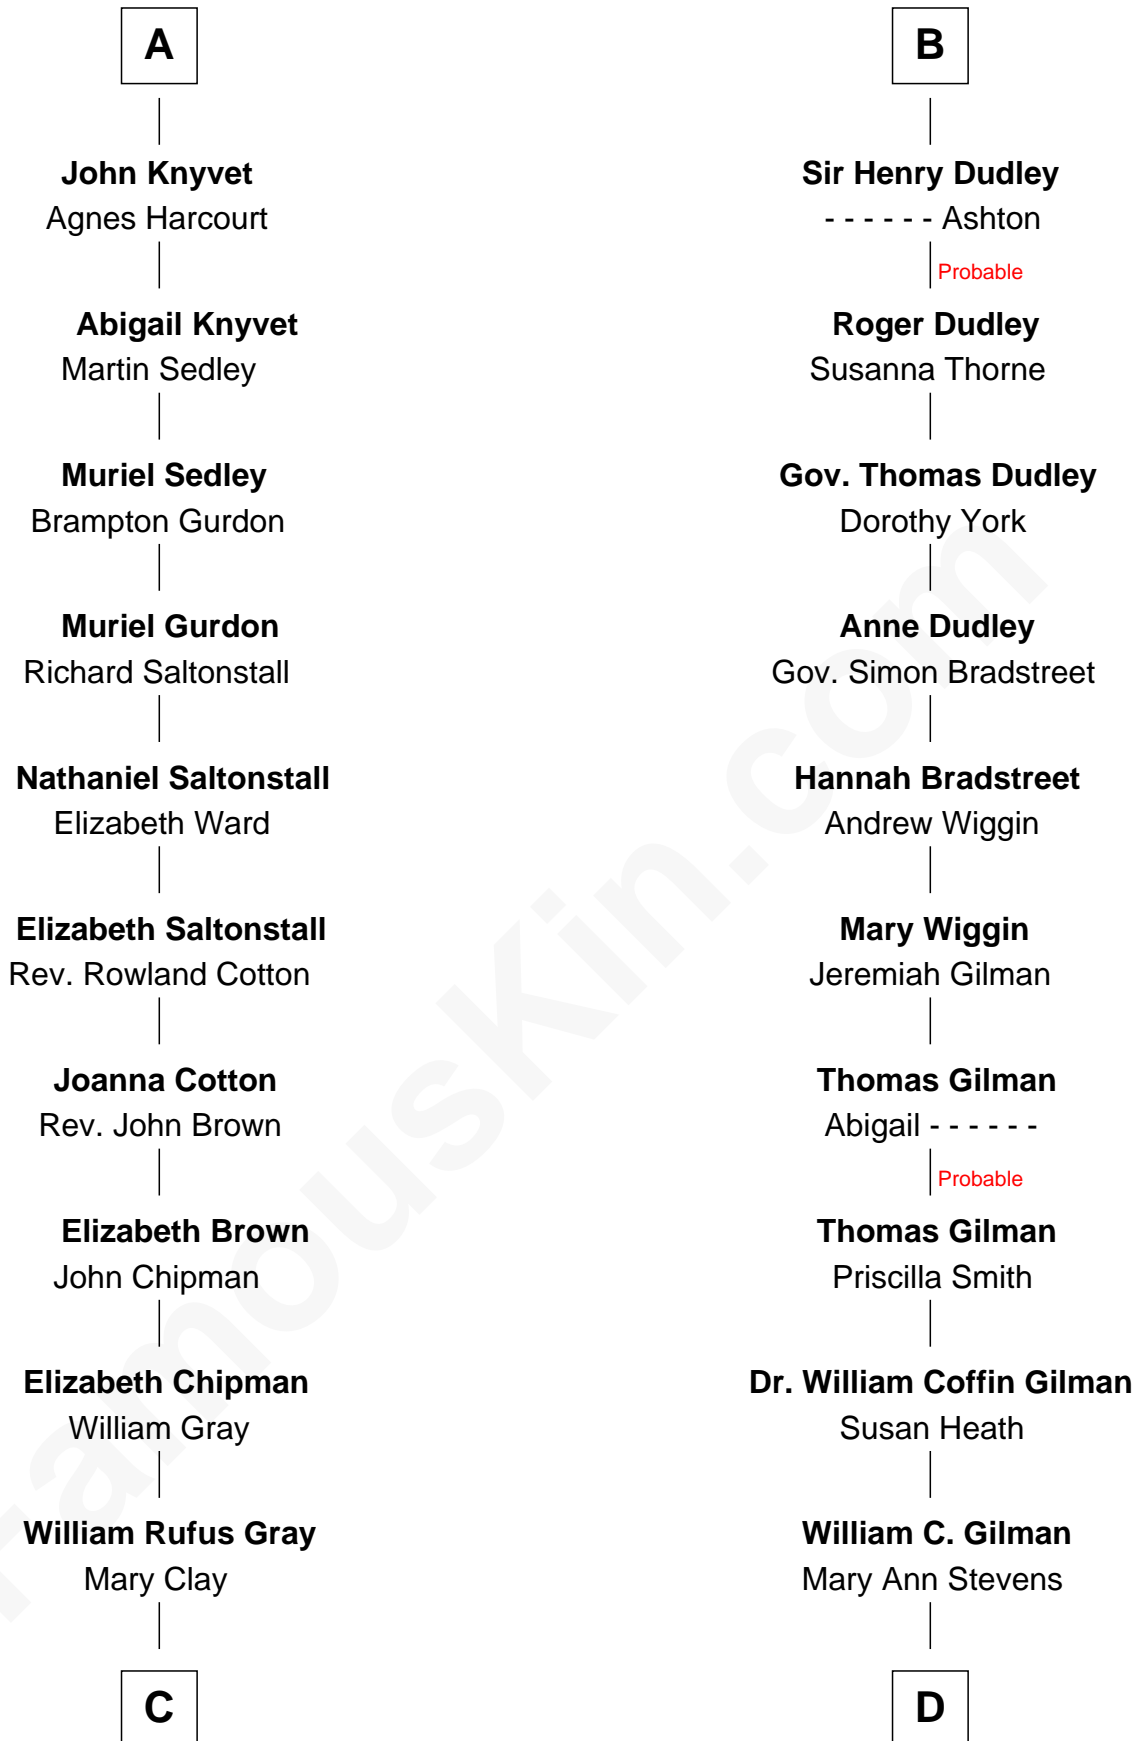

# FamousKin.com Relationship Chart of

**Story Musgrave**

*NASA Astronaut*

20th cousin 1 time removed of

**George Hamilton**

*TV and Movie Actor*

**C**

**William Gray**  
Sarah Frances Loring

**Edward Gray**  
Elizabeth Gray Story

**Marguerite Gray**  
John Butler Swann

**Marguerite Swann**  
Percy Musgrave

**Story Musgrave**  
*NASA Astronaut*

**D**

**George C. Gilman**  
Elizabeth Melissa Lane

**Lillian C. Gilman**  
Harry Fuller Hamilton

**George William Hamilton**  
Anne Lucille Stevens

**George Hamilton**  
*TV and Movie Actor*