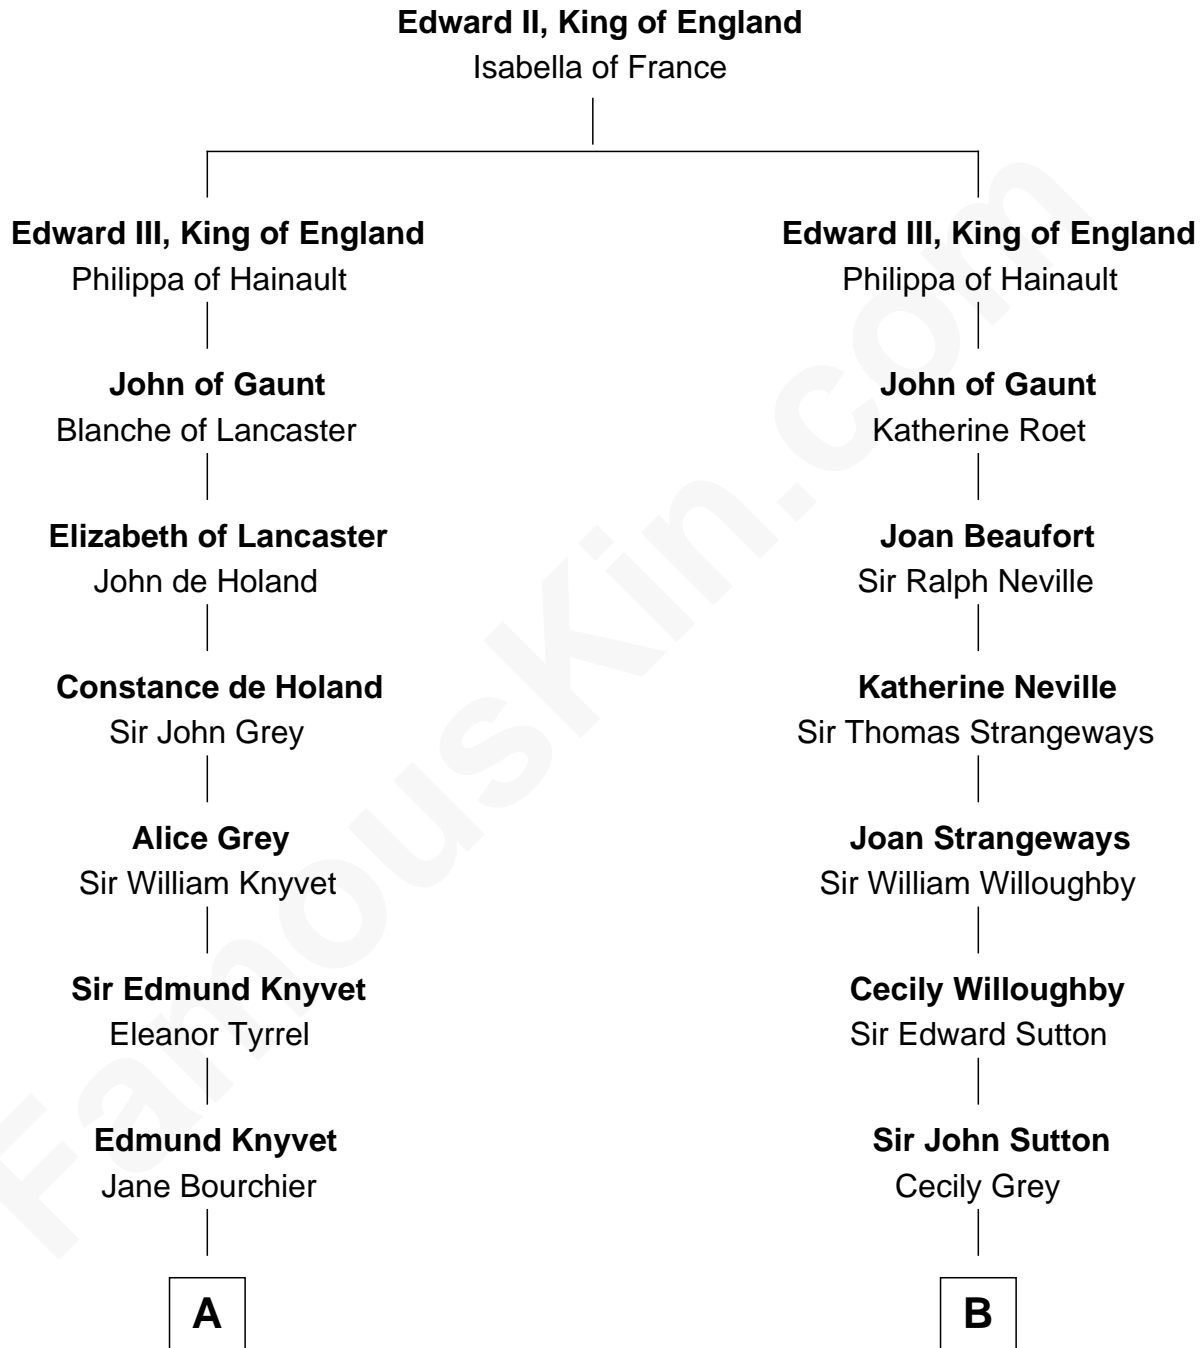

# FamousKin.com Relationship Chart of

**Story Musgrave**

*NASA Astronaut*

20th cousin 1 time removed of

**George Hamilton**

*TV and Movie Actor*

**C**

**William Gray**  
Sarah Frances Loring

**Edward Gray**  
Elizabeth Gray Story

**Marguerite Gray**  
John Butler Swann

**Marguerite Swann**  
Percy Musgrave

**Story Musgrave**  
*NASA Astronaut*

**D**

**George C. Gilman**  
Elizabeth Melissa Lane