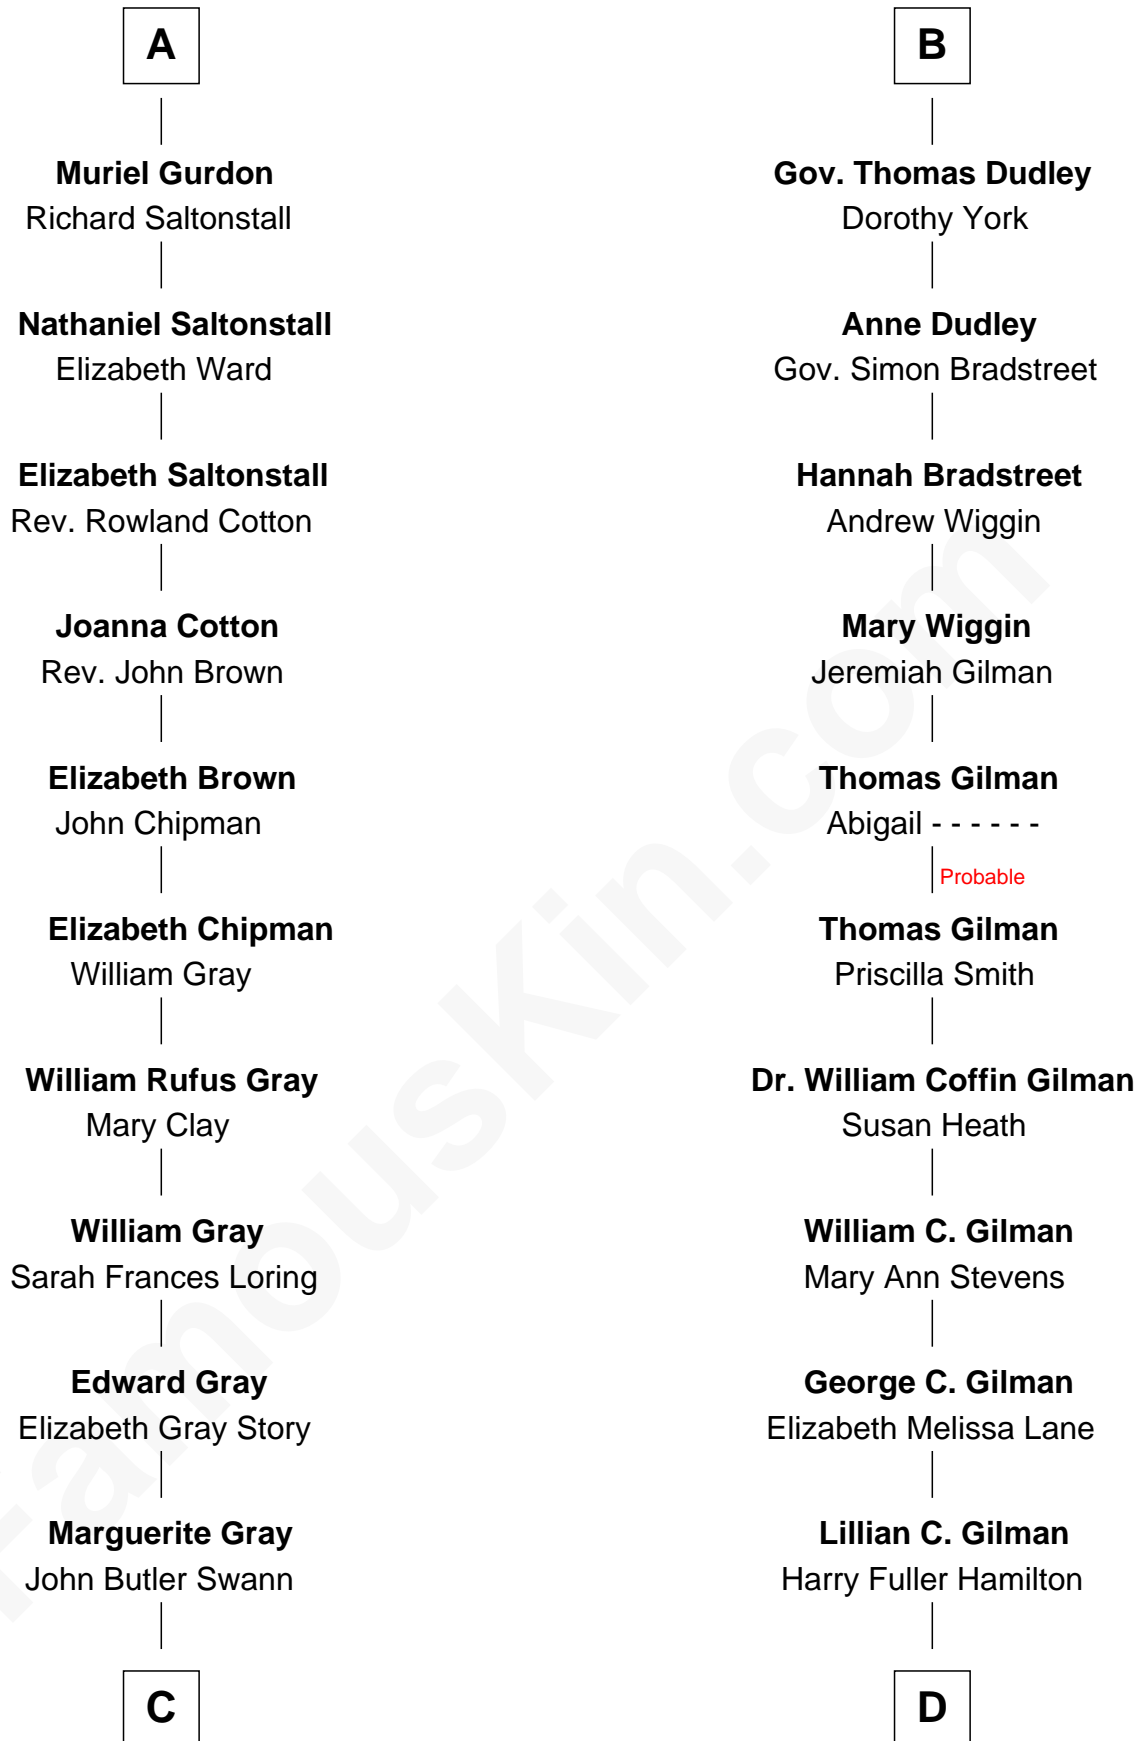

FamousKin.com Relationship Chart of

Story Musgrave

NASA Astronaut

18th cousin of

George Hamilton

TV and Movie Actor

Sir Reynold Grey

Margaret de Ros

C

Marguerite Swann

Percy Musgrave

Story Musgrave

NASA Astronaut

D

George William Hamilton

Anne Lucille Stevens