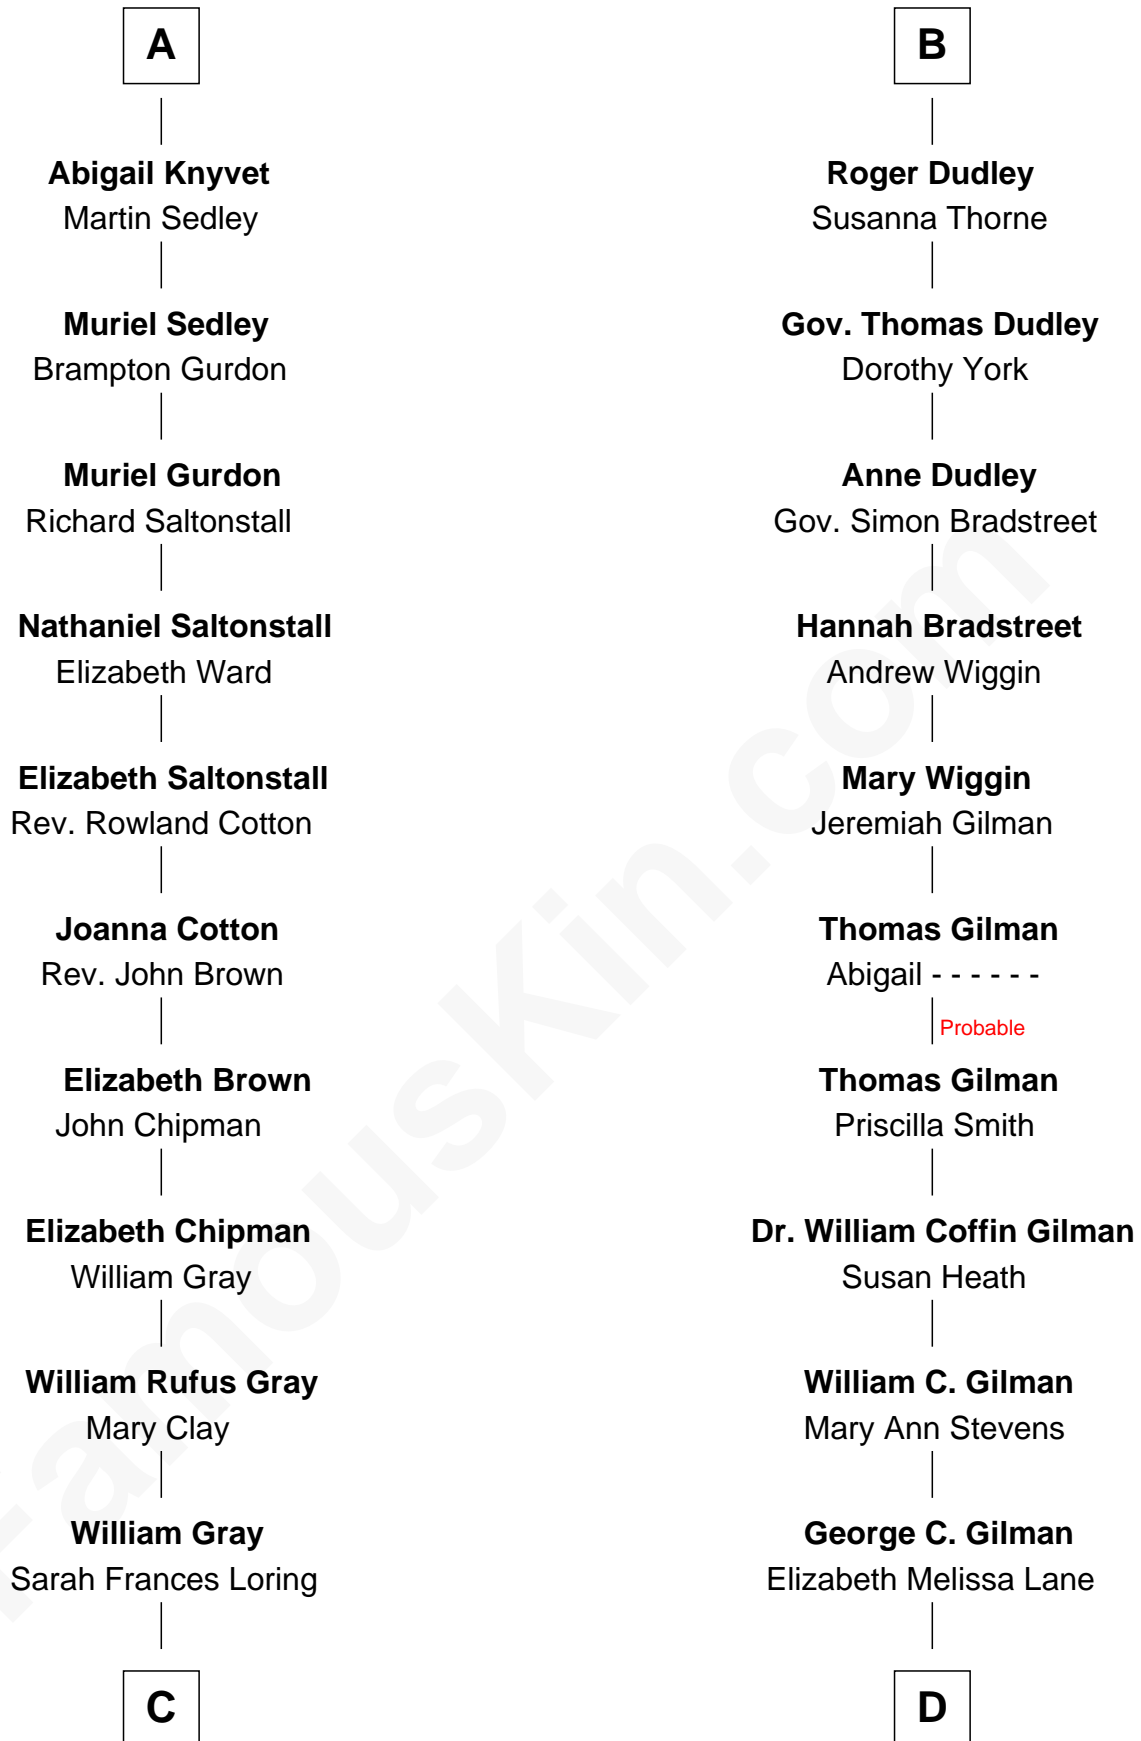

## Relationship Chart of

### Story Musgrave

NASA Astronaut

19th cousin 1 time removed of

**George Hamilton**  
TV and Movie Actor

**C**

**Edward Gray**  
Elizabeth Gray Story

**Marguerite Gray**  
John Butler Swann

**Marguerite Swann**  
Percy Musgrave

**Story Musgrave**  
*NASA Astronaut*

**D**

**Lillian C. Gilman**  
Harry Fuller Hamilton

**George William Hamilton**  
Anne Lucille Stevens

**George Hamilton**  
*TV and Movie Actor*