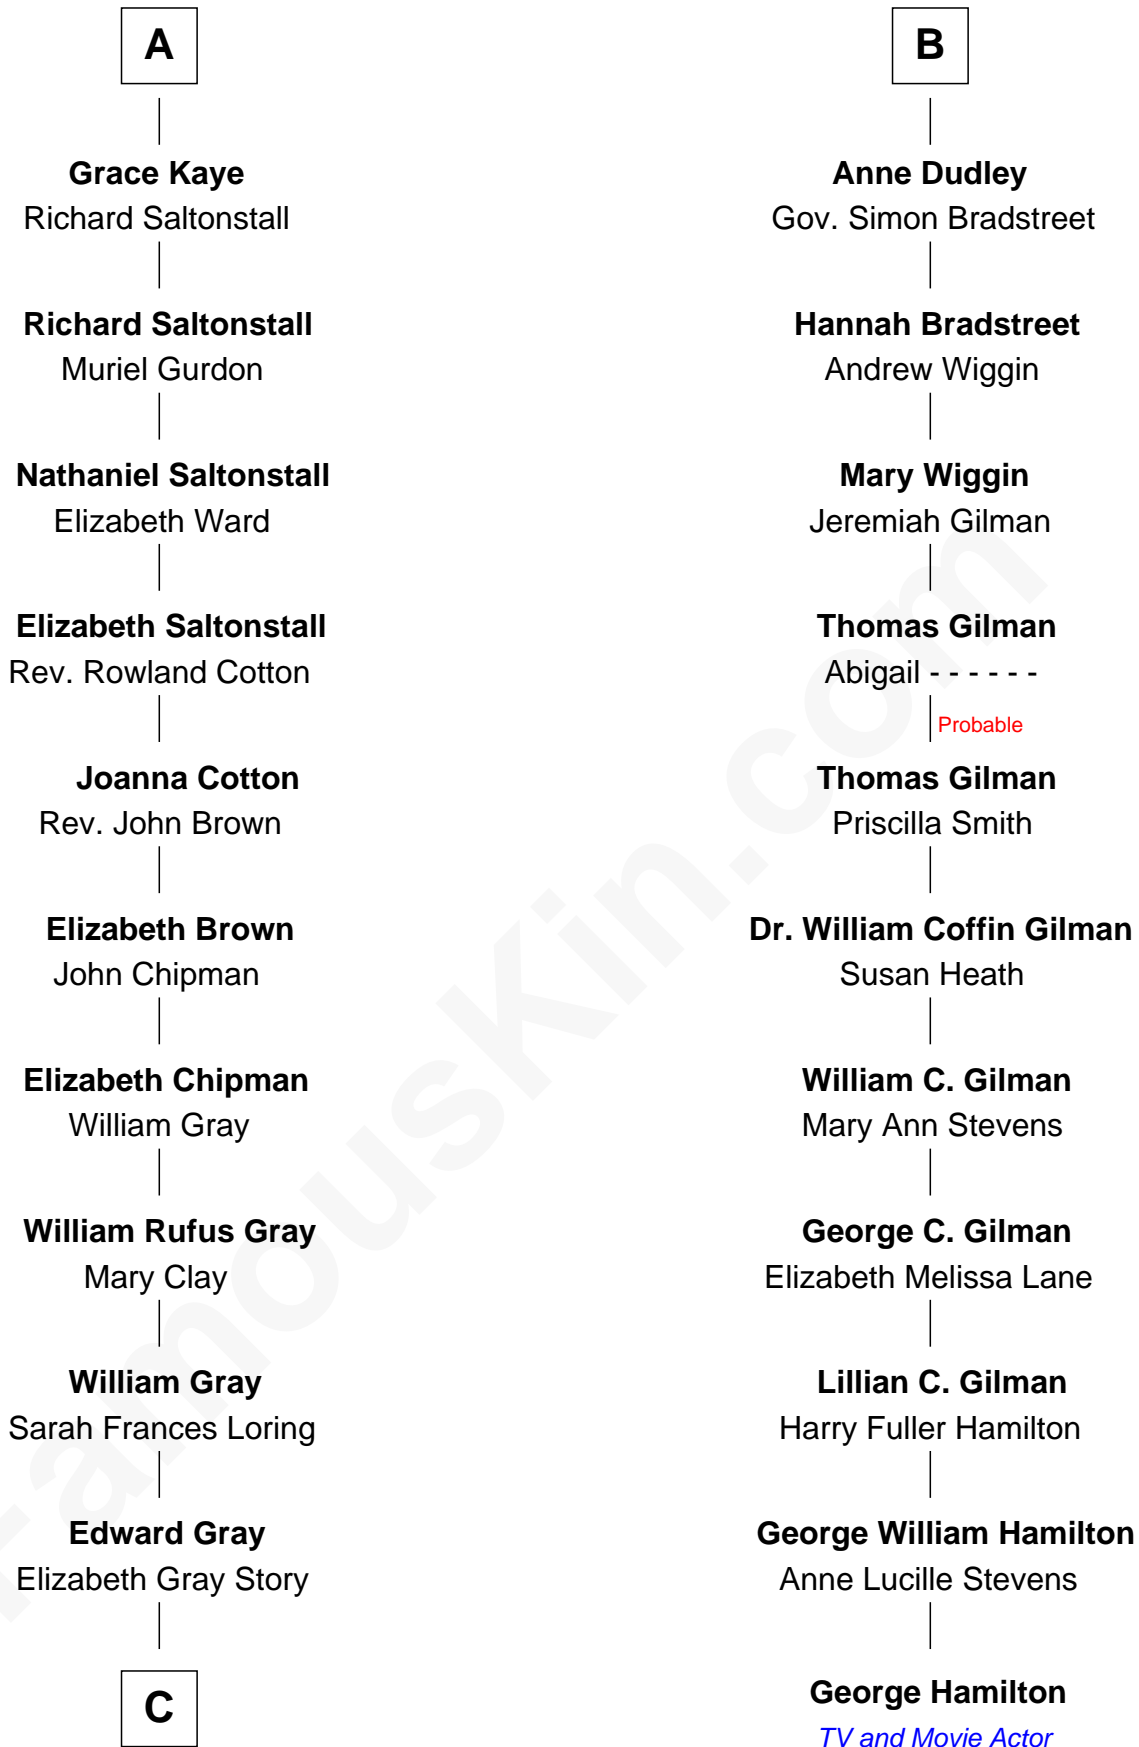

FamousKin.com
Relationship Chart of
Story Musgrave
NASA Astronaut

17th cousin 2 times removed of

George Hamilton
TV and Movie Actor

C

—
Marguerite Gray
John Butler Swann

—
Marguerite Swann
Percy Musgrave

—
Story Musgrave
NASA Astronaut

FamousKin.com