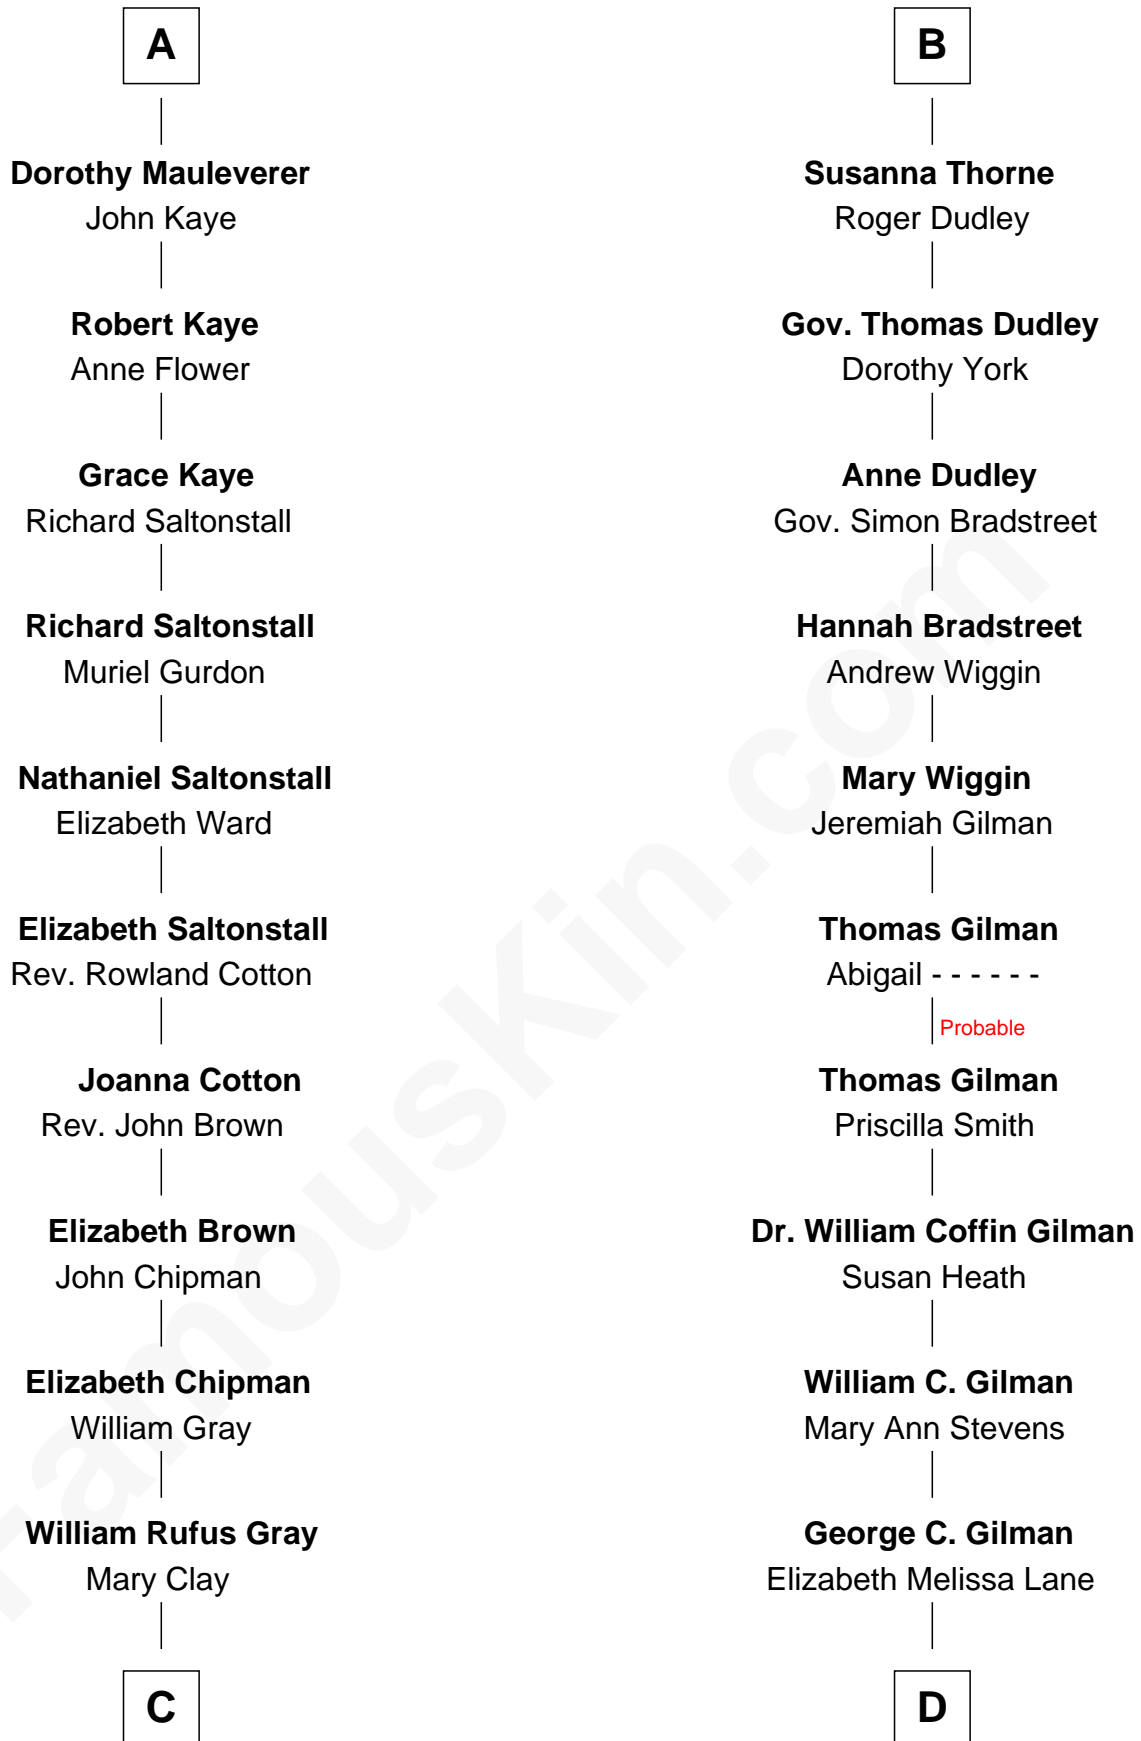

FamousKin.com
Relationship Chart of
Story Musgrave
NASA Astronaut

19th cousin 2 times removed of
George Hamilton
TV and Movie Actor

C

William Gray
Sarah Frances Loring

Edward Gray
Elizabeth Gray Story

Marguerite Gray
John Butler Swann

Marguerite Swann
Percy Musgrave

Story Musgrave
NASA Astronaut

D

Lillian C. Gilman
Harry Fuller Hamilton

George William Hamilton
Anne Lucille Stevens

George Hamilton
TV and Movie Actor