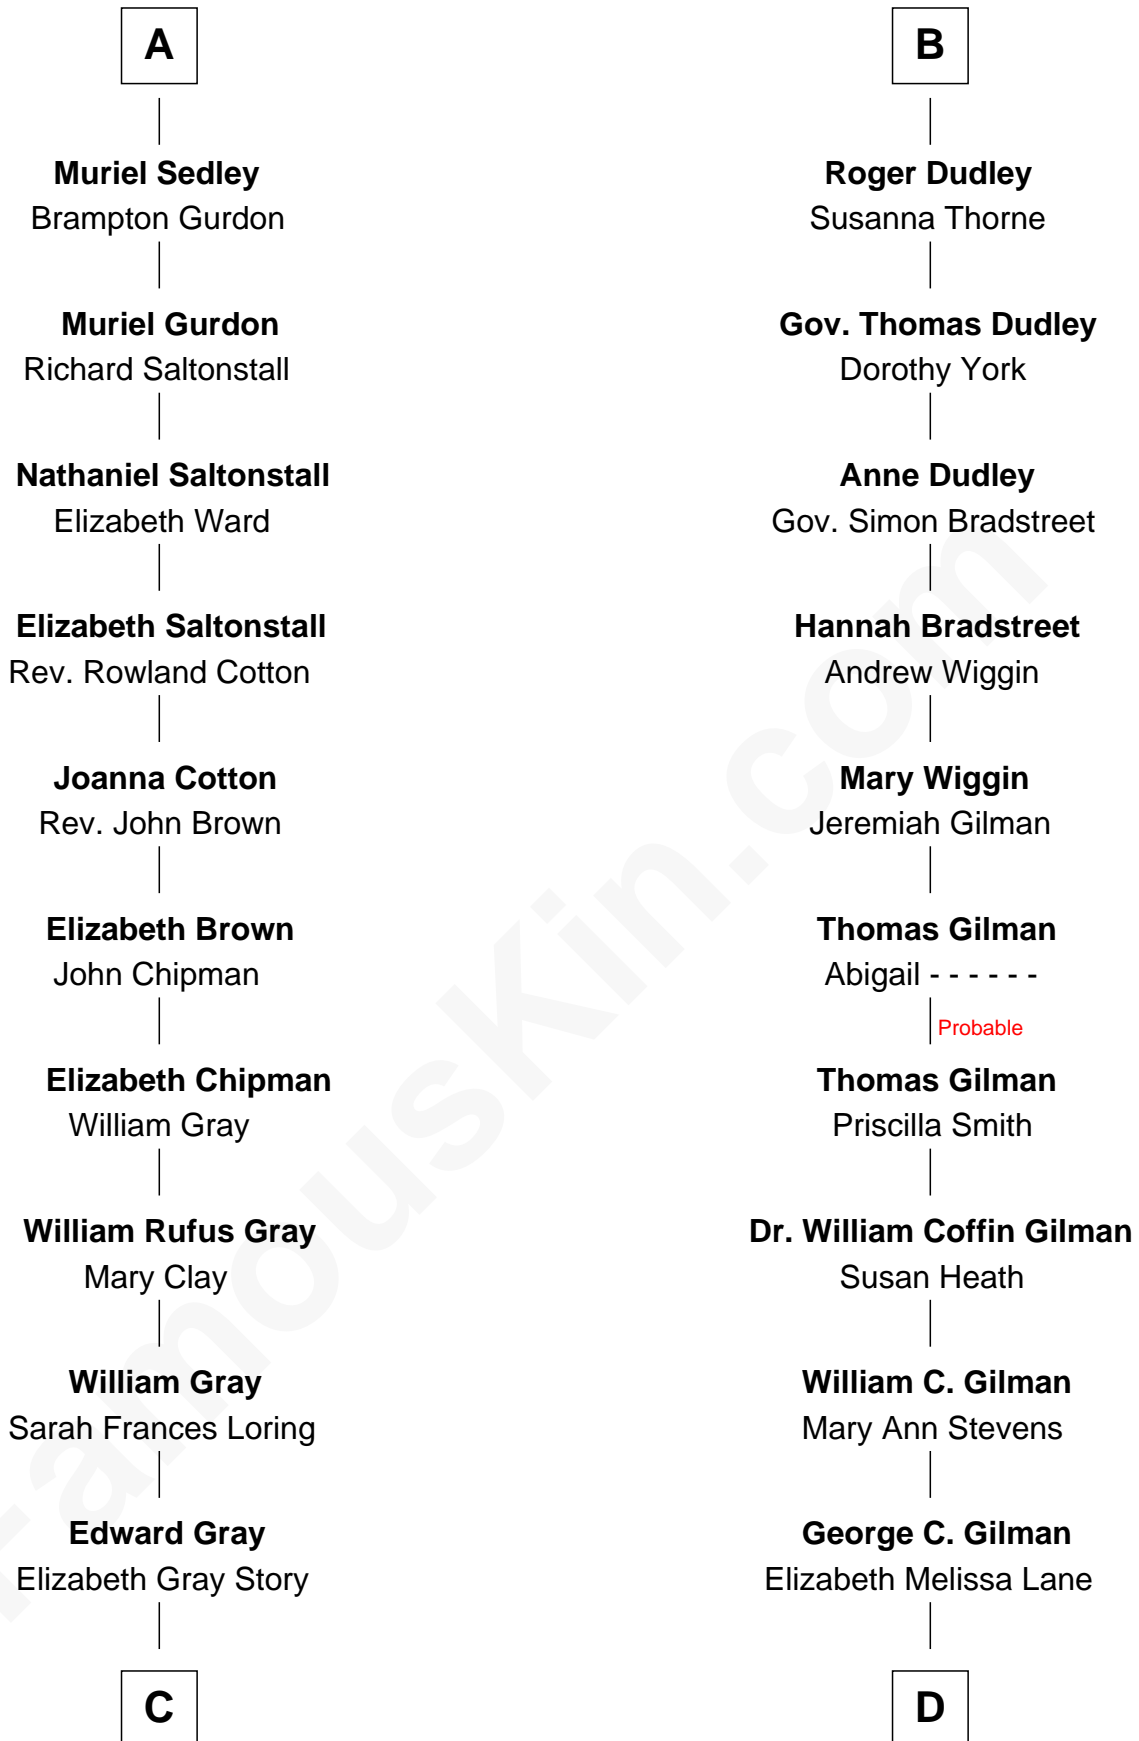

FamousKin.com Relationship Chart of

Story Musgrave

NASA Astronaut

19th cousin of

George Hamilton

TV and Movie Actor

Thomas Holand
Joan Plantagenet

John de Holand
Elizabeth of Lancaster

Edward Cherleton

Joyce Cherleton

Sir John Tiptoft

Joyce Tiptoft

Sir Edmund Sutton

Sir Edward Sutton

Cecily Willoughby

Sir John Sutton

Cecily Grey

Sir Henry Dudley

----- Ashton

Probable

B

C

Marguerite Gray
John Butler Swann

Marguerite Swann
Percy Musgrave