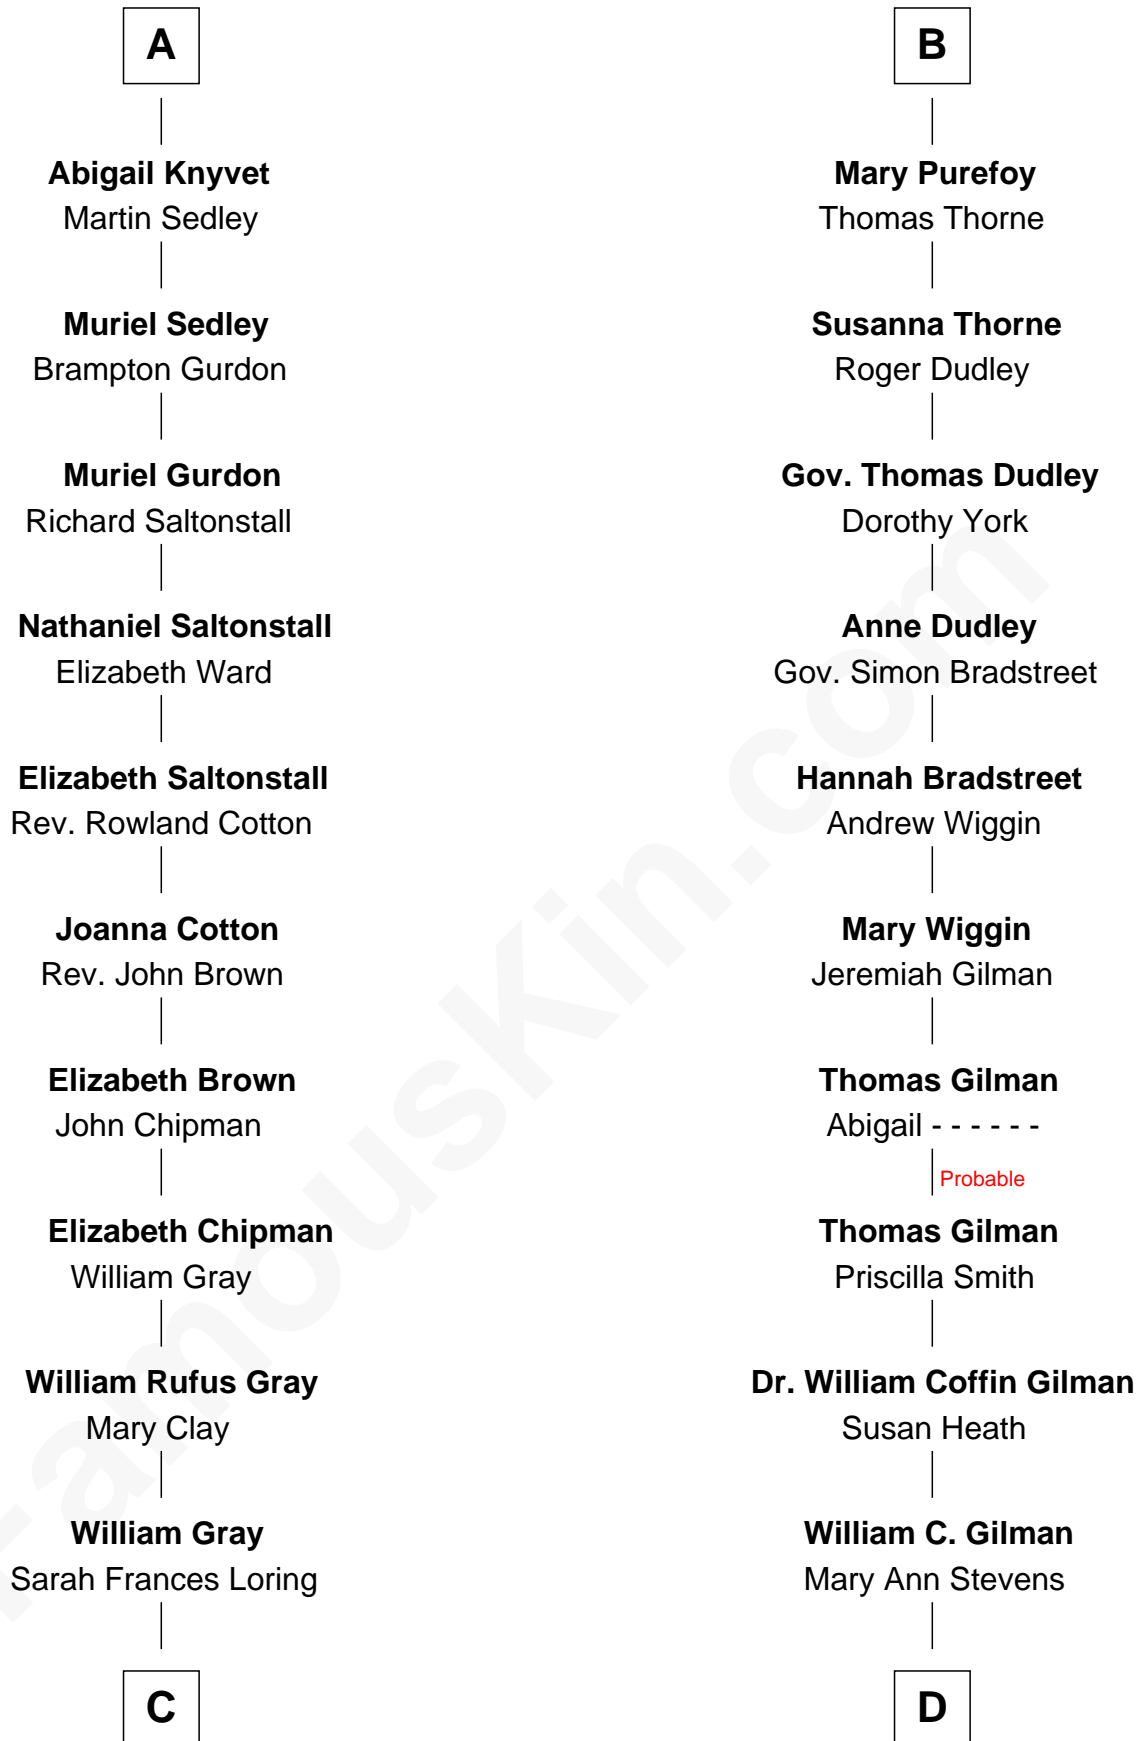

# FamousKin.com Relationship Chart of

**Story Musgrave**

*NASA Astronaut*

20th cousin of

**George Hamilton**

*TV and Movie Actor*

**Sir John Howard**

Alice de Bois

**Sir Robert Howard**

Margaret de Scales

**Sir John Howard**

Alice Tendring

**Sir Robert Howard**

Margaret Mowbray

**Sir John Howard**

Margaret Chedworth

John Denton

**Alice Denton**

Nicholas Purefoy

**Edward Purefoy**

Anne Fettiplace

**B**

**C**

**Edward Gray**  
Elizabeth Gray Story

**Marguerite Gray**  
John Butler Swann

**Marguerite Swann**  
Percy Musgrave

**Story Musgrave**  
*NASA Astronaut*

**D**

**George C. Gilman**  
Elizabeth Melissa Lane

**Lillian C. Gilman**  
Harry Fuller Hamilton