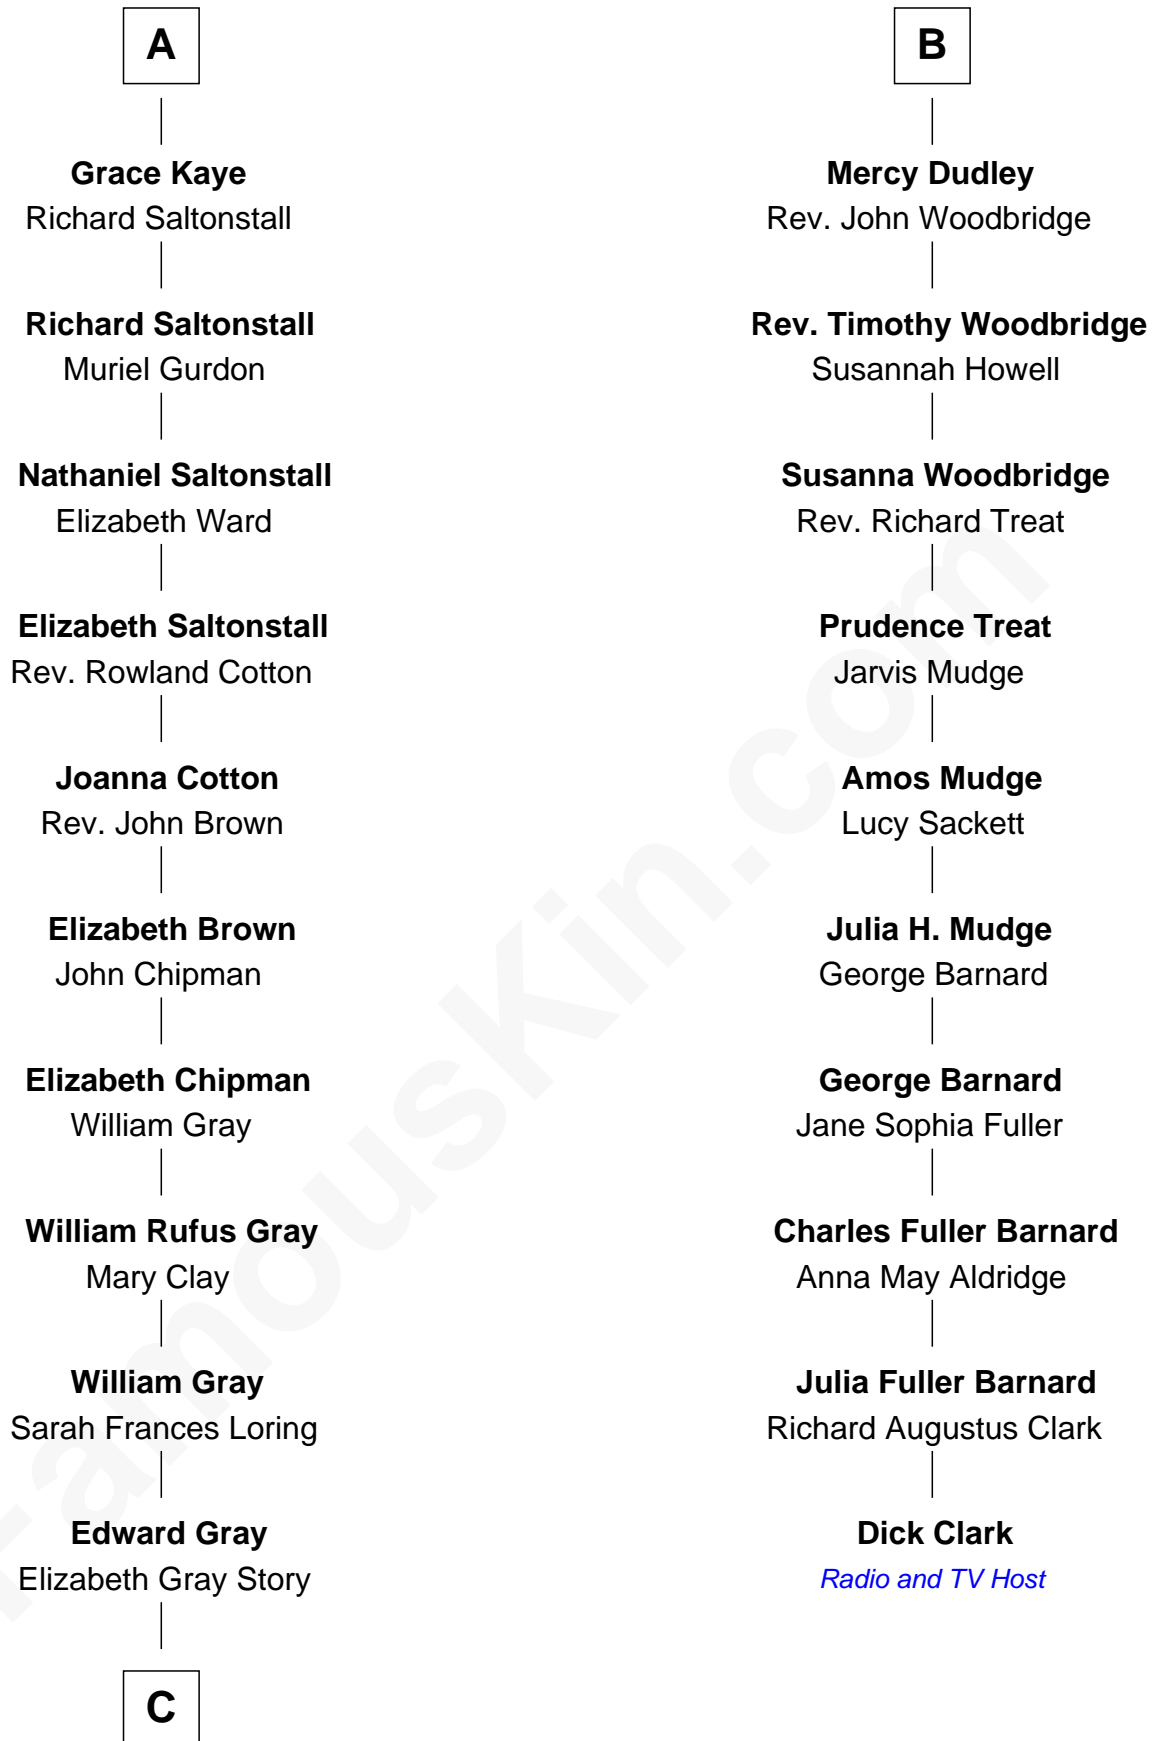

**FamousKin.com**  
**Relationship Chart of**  
**Story Musgrave**  
*NASA Astronaut*

16th cousin 3 times removed of

**Dick Clark**  
*Radio and TV Host*

**C**

—  
**Marguerite Gray**  
John Butler Swann

—  
**Marguerite Swann**  
Percy Musgrave

—  
**Story Musgrave**  
*NASA Astronaut*

FamousKin.com