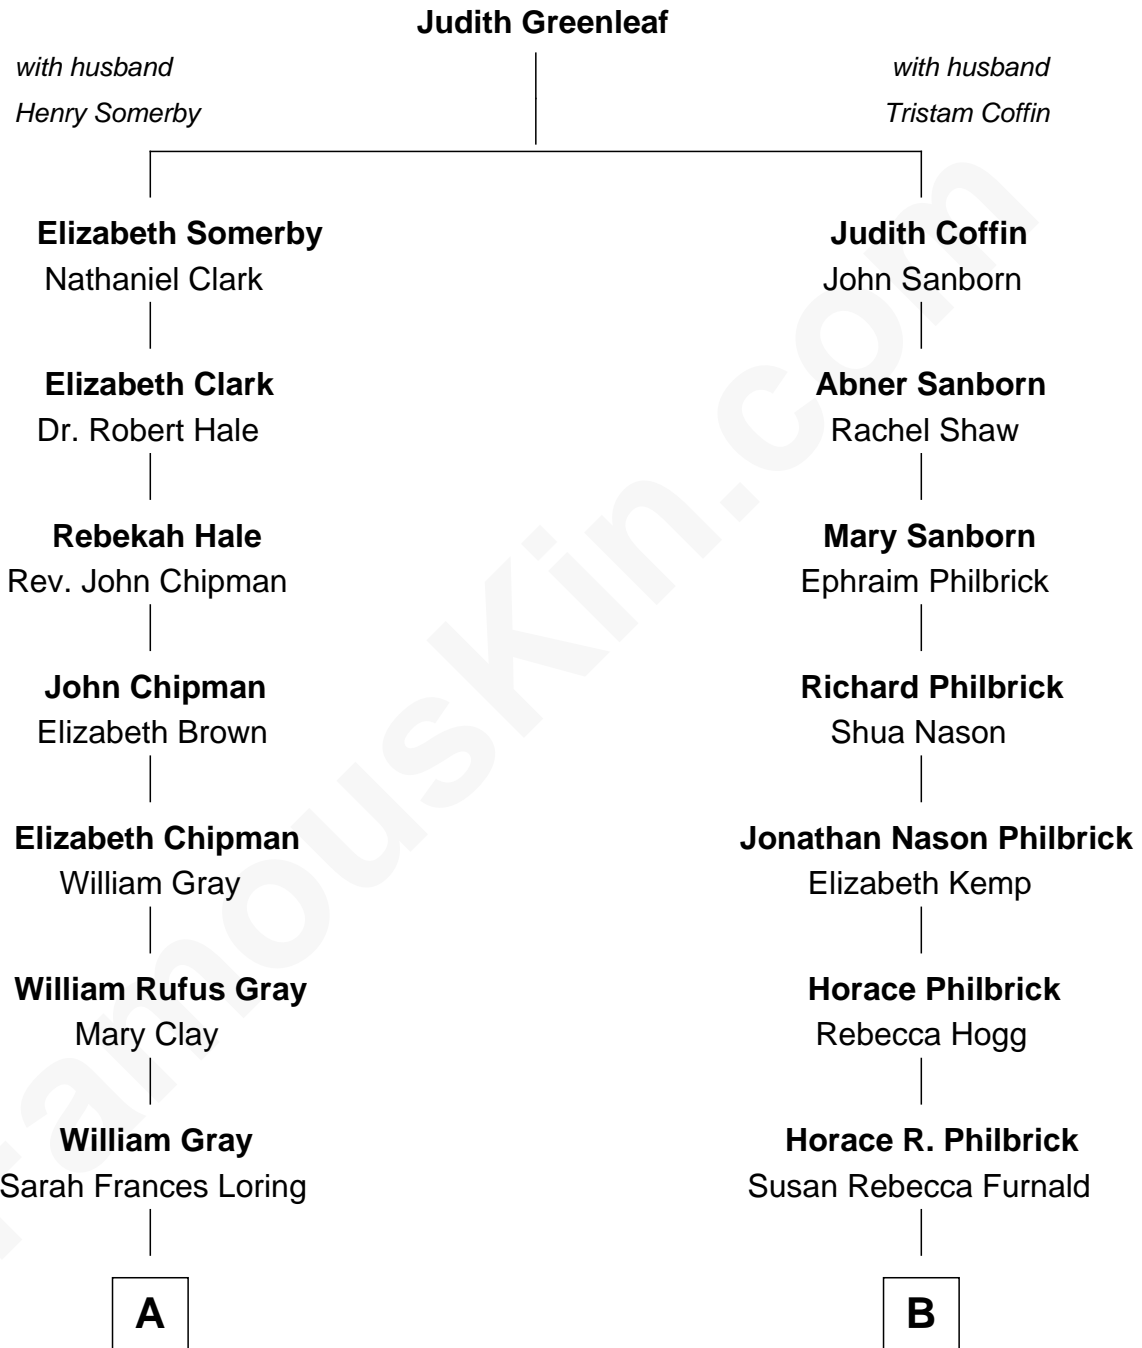

# FamousKin.com Relationship Chart of

**Story Musgrave**

*NASA Astronaut*

10th cousin of

**Nathaniel Philbrick**

*Author of In the Heart of the Sea*

**A**

**Edward Gray**  
Elizabeth Gray Story

**Marguerite Gray**  
John Butler Swann

**Marguerite Swann**  
Percy Musgrave

**Story Musgrave**  
*NASA Astronaut*

**B**

**Charles H. Philbrick**  
Anna Louise Dunlap

**Clarence Horace Philbrick**  
Mary Fredrika Koopman