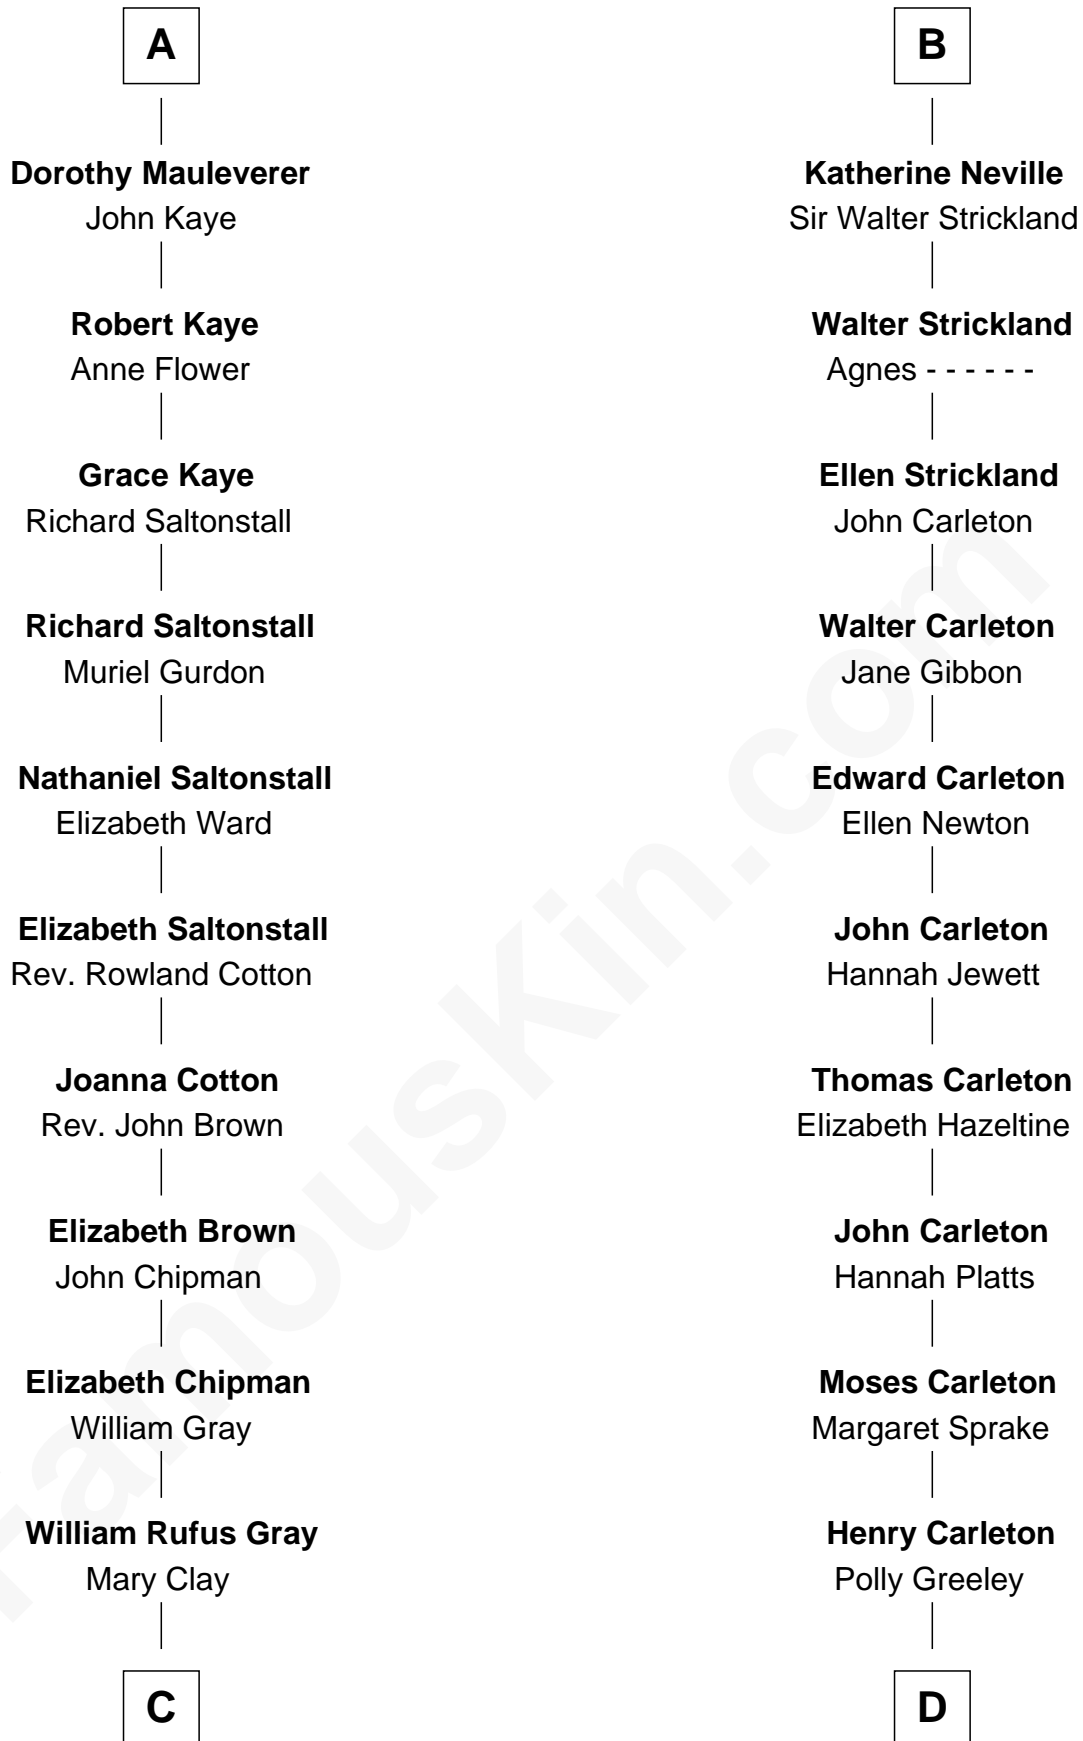

FamousKin.com
Relationship Chart of
Story Musgrave
NASA Astronaut

18th cousin 3 times removed of

Charles A. Pillsbury
Co-Founder of C.A. Pillsbury Co.

Sir Thomas de Beauchamp
 Katherine de Mortimer

C

William Gray
Sarah Frances Loring

Edward Gray
Elizabeth Gray Story

Marguerite Gray
John Butler Swann

Marguerite Swann
Percy Musgrave

Story Musgrave
NASA Astronaut

D

Margaret Sprague Carleton
George Alfred Pillsbury

Charles A. Pillsbury
Co-Founder of C.A. Pillsbury Co.