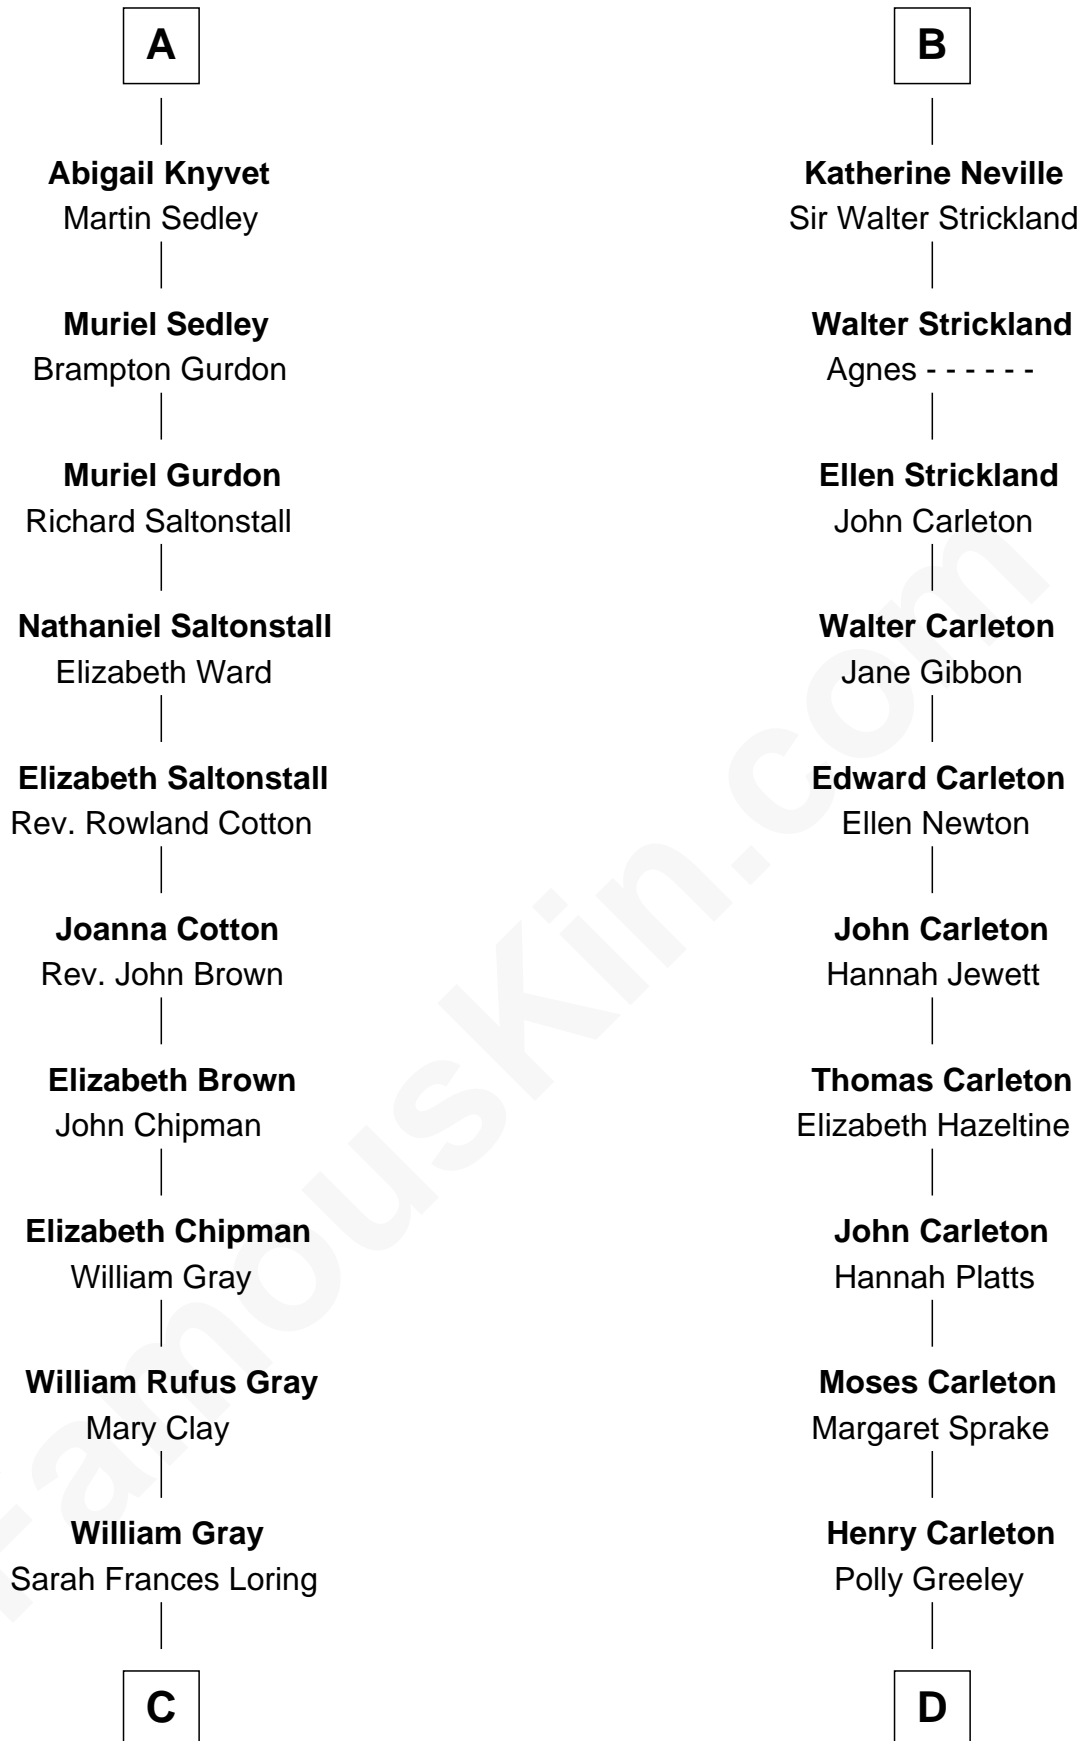

FamousKin.com
Relationship Chart of
Story Musgrave
NASA Astronaut

18th cousin 2 times removed of

Charles A. Pillsbury
Co-Founder of C.A. Pillsbury Co.

Edward III, King of England
 Philippa of Hainault

C

Edward Gray
Elizabeth Gray Story

Marguerite Gray
John Butler Swann

Marguerite Swann
Percy Musgrave

Story Musgrave
NASA Astronaut

D

Margaret Sprague Carleton
George Alfred Pillsbury

Charles A. Pillsbury
Co-Founder of C.A. Pillsbury Co.

FamousKin.com