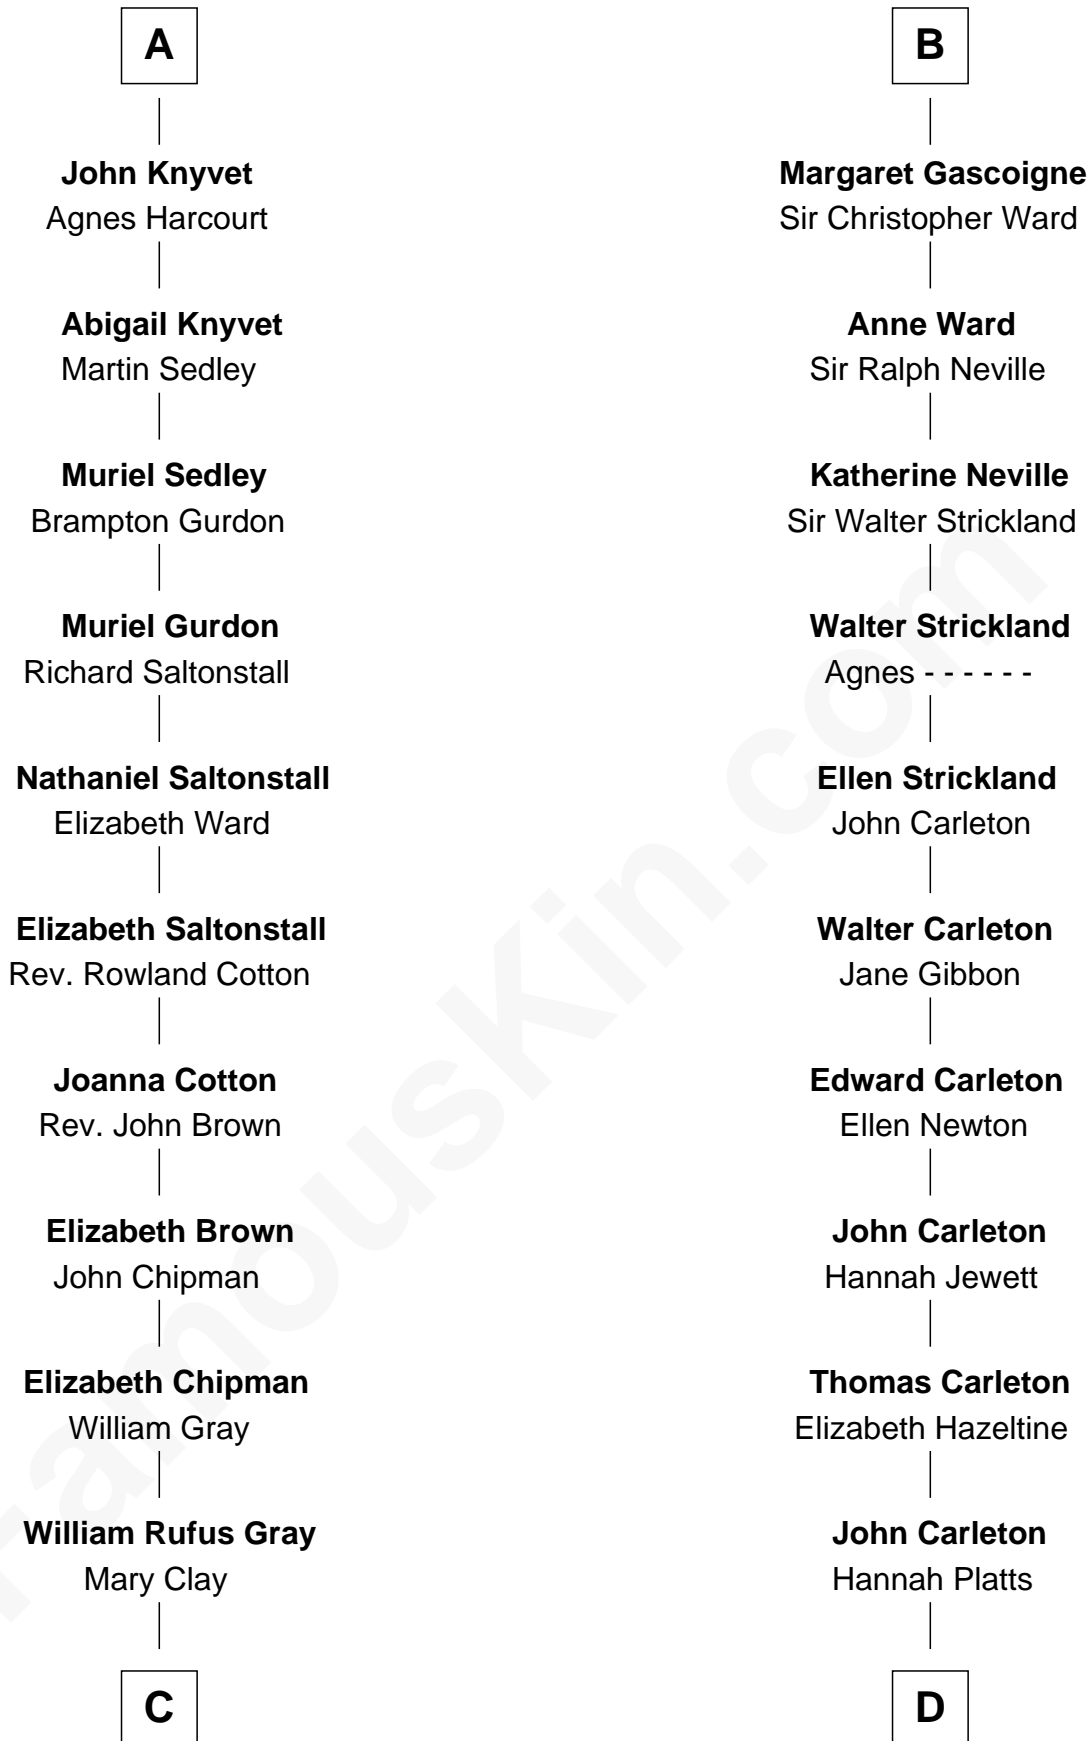

FamousKin.com

Relationship Chart of

Story Musgrave

NASA Astronaut

20th cousin 1 time removed of

Charles A. Pillsbury
Co-Founder of C.A. Pillsbury Co.

C

William Gray
Sarah Frances Loring

Edward Gray
Elizabeth Gray Story

Marguerite Gray
John Butler Swann

Marguerite Swann
Percy Musgrave

Story Musgrave
NASA Astronaut

D

Moses Carleton
Margaret Sprake

Henry Carleton
Polly Greeley

Margaret Sprague Carleton
George Alfred Pillsbury