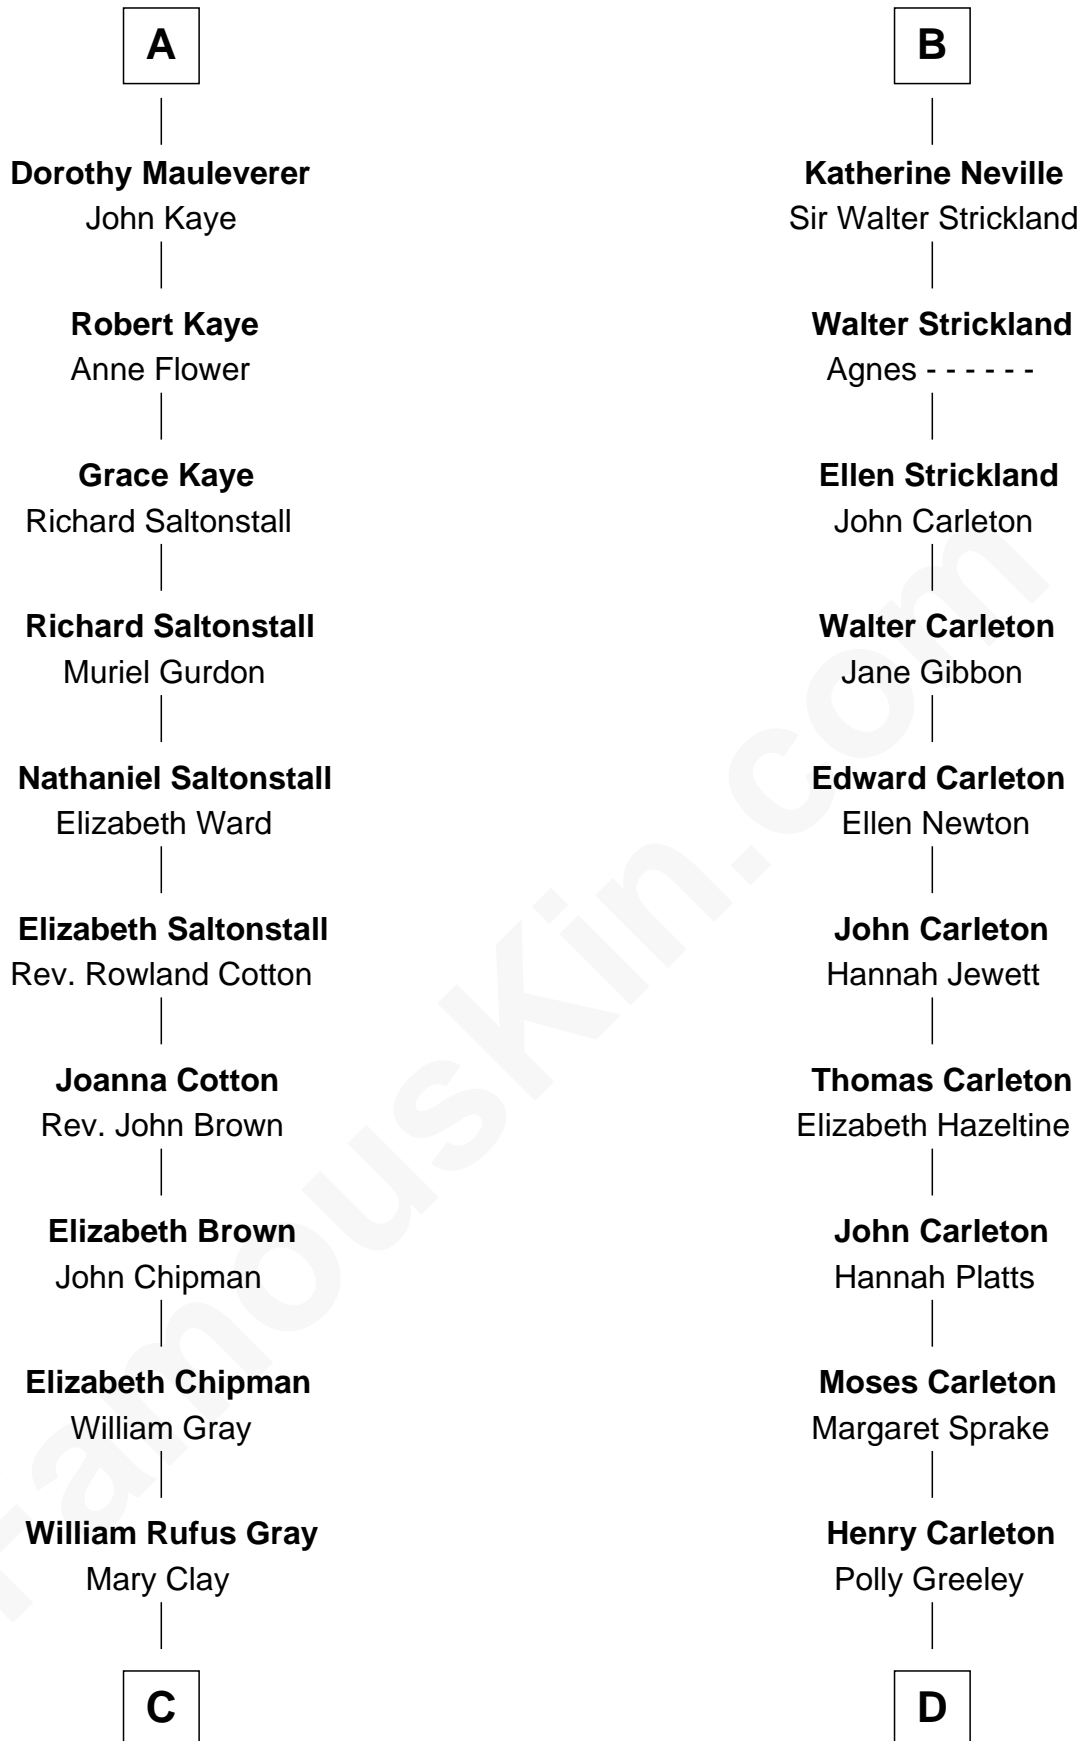

**FamousKin.com**  
**Relationship Chart of**  
**Story Musgrave**  
*NASA Astronaut*

18th cousin 3 times removed of

**Charles A. Pillsbury**  
*Co-Founder of C.A. Pillsbury Co.*

**Sir Paon de Roet**

-----

**C**

**William Gray**  
Sarah Frances Loring

**Edward Gray**  
Elizabeth Gray Story

**Marguerite Gray**  
John Butler Swann

**Marguerite Swann**  
Percy Musgrave

**Story Musgrave**  
*NASA Astronaut*

**D**