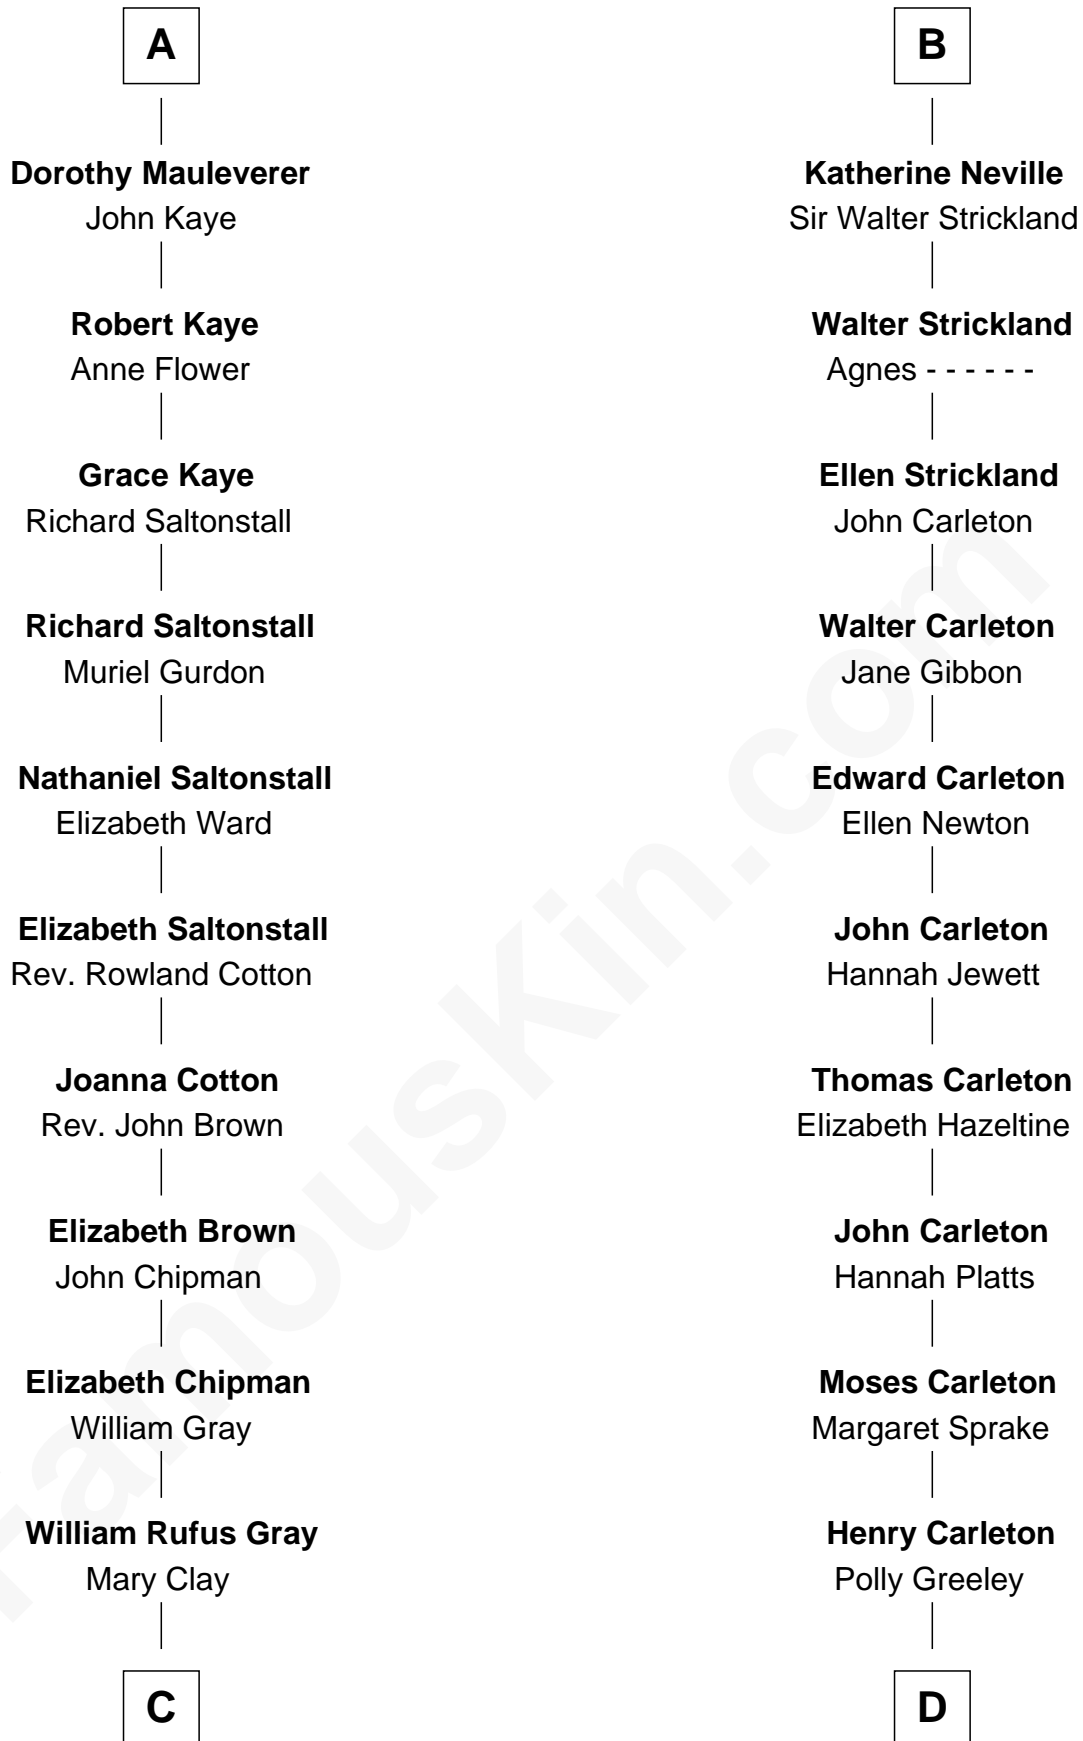

**FamousKin.com**  
**Relationship Chart of**  
**Story Musgrave**  
*NASA Astronaut*

18th cousin 3 times removed of

**Charles A. Pillsbury**  
*Co-Founder of C.A. Pillsbury Co.*

**Sir Ralph de Neville**  
 Alice de Audley

**C**

**William Gray**  
Sarah Frances Loring

**Edward Gray**  
Elizabeth Gray Story

**Marguerite Gray**  
John Butler Swann

**Marguerite Swann**  
Percy Musgrave

**Story Musgrave**  
*NASA Astronaut*

**D**