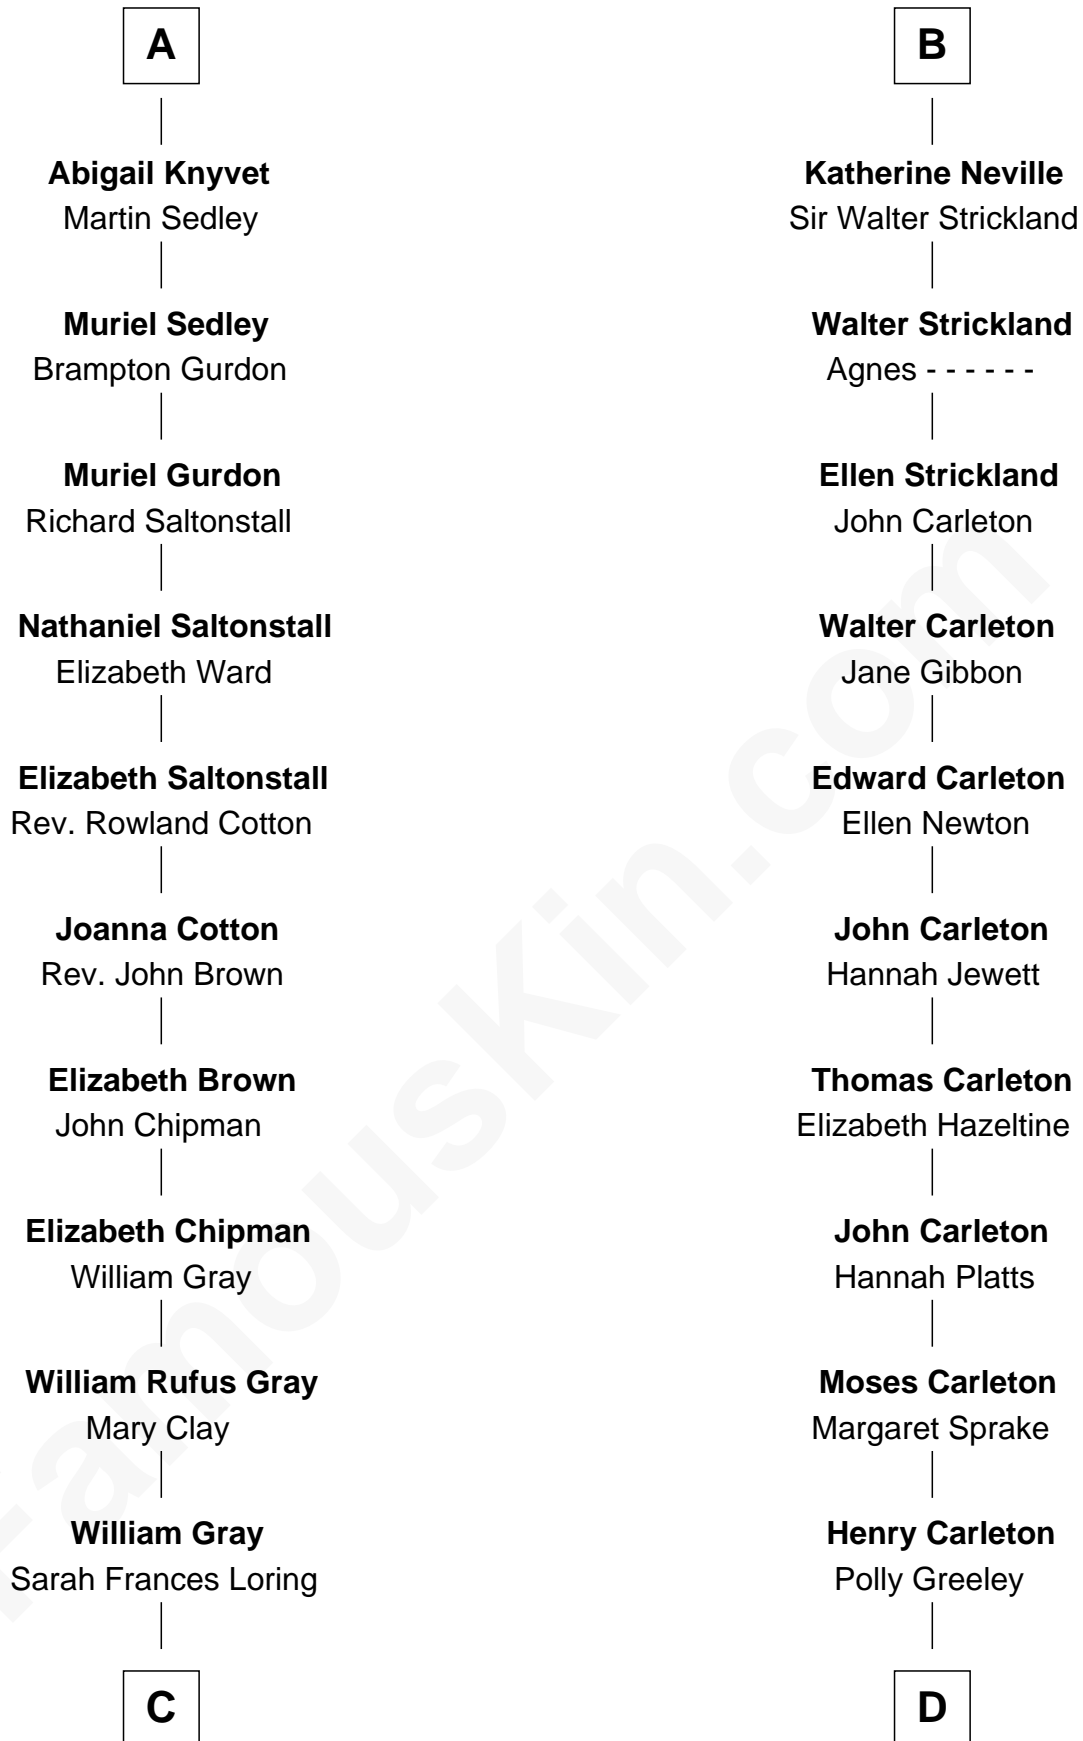

FamousKin.com
Relationship Chart of
Story Musgrave
NASA Astronaut

18th cousin 2 times removed of

Charles A. Pillsbury
Co-Founder of C.A. Pillsbury Co.

C

Edward Gray
Elizabeth Gray Story

Marguerite Gray
John Butler Swann

Marguerite Swann
Percy Musgrave

Story Musgrave
NASA Astronaut

D

Margaret Sprague Carleton
George Alfred Pillsbury

Charles A. Pillsbury
Co-Founder of C.A. Pillsbury Co.

FamousKin.com