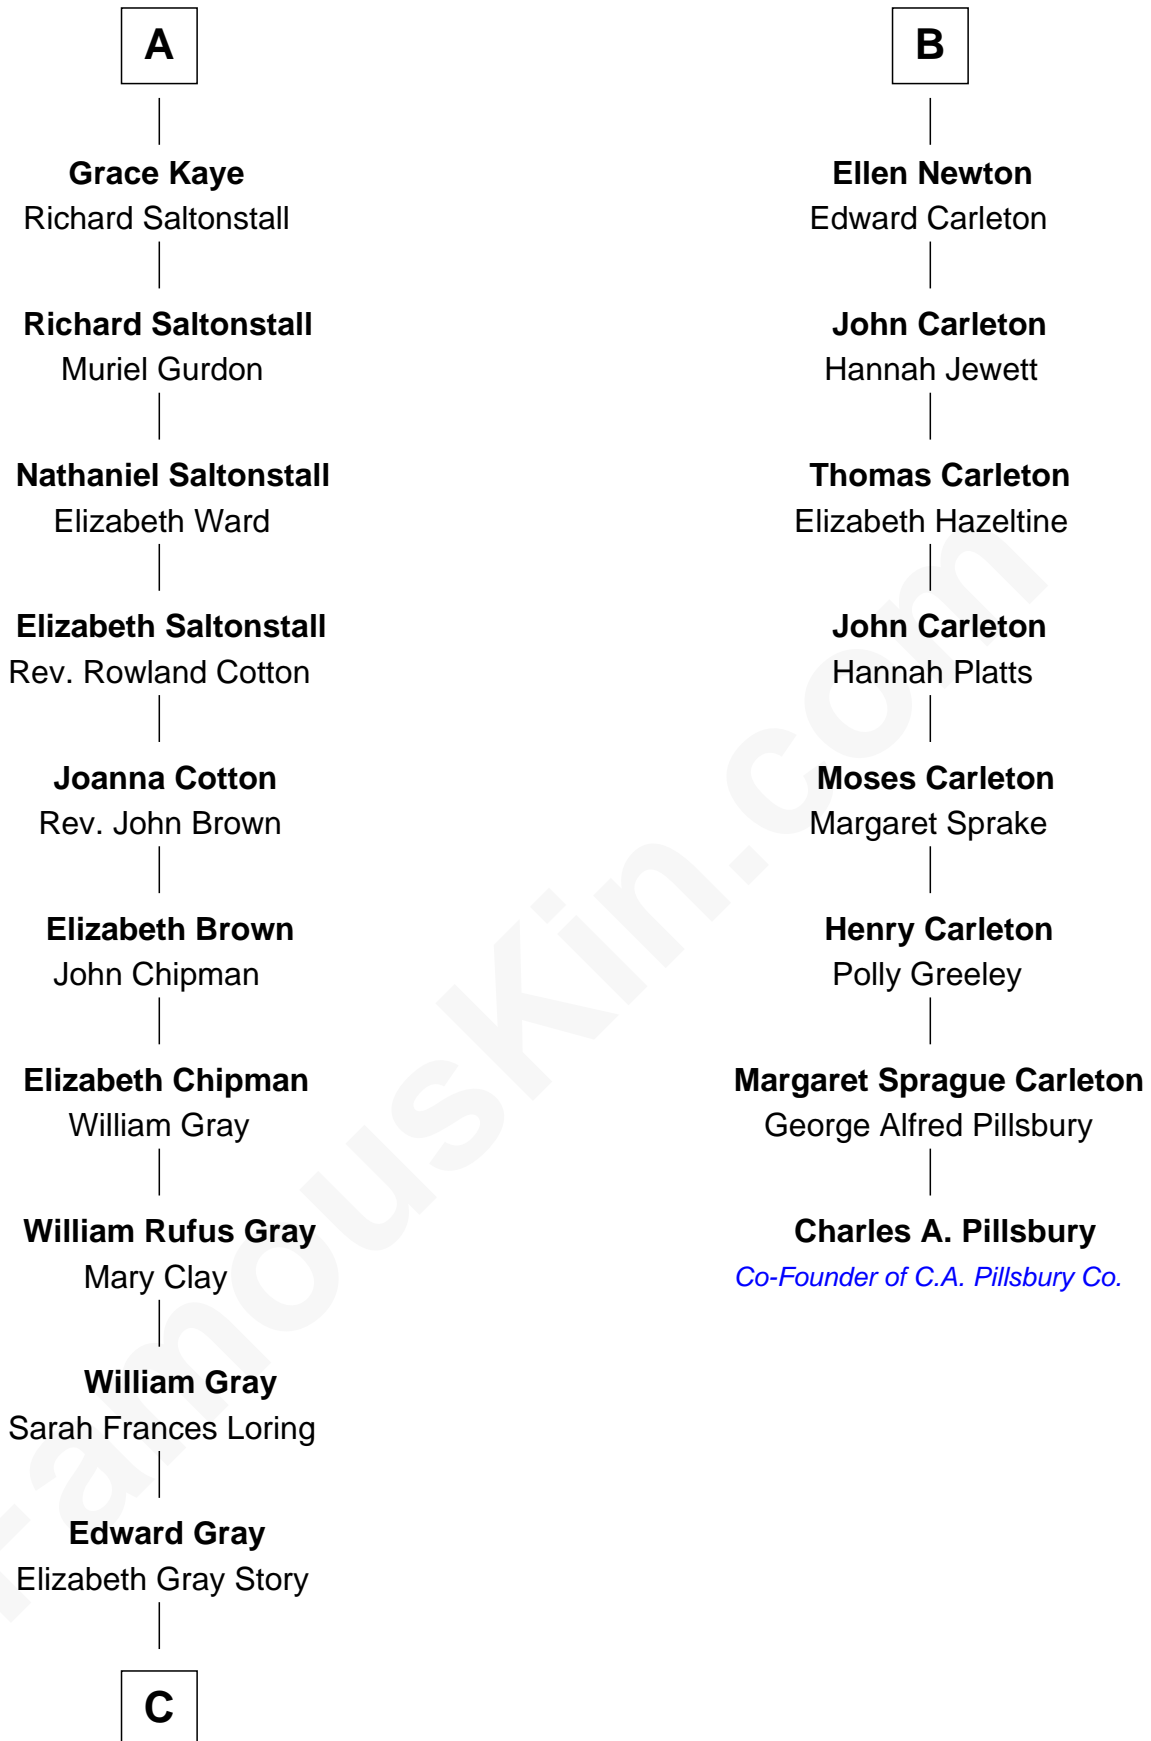

**FamousKin.com**  
**Relationship Chart of**  
**Story Musgrave**  
*NASA Astronaut*

14th cousin 5 times removed of

**Charles A. Pillsbury**  
*Co-Founder of C.A. Pillsbury Co.*

**Henry FitzHugh**  
 Elizabeth Grey

**C**

—  
**Marguerite Gray**  
John Butler Swann

—  
**Marguerite Swann**  
Percy Musgrave

—  
**Story Musgrave**  
*NASA Astronaut*

FamousKin.com