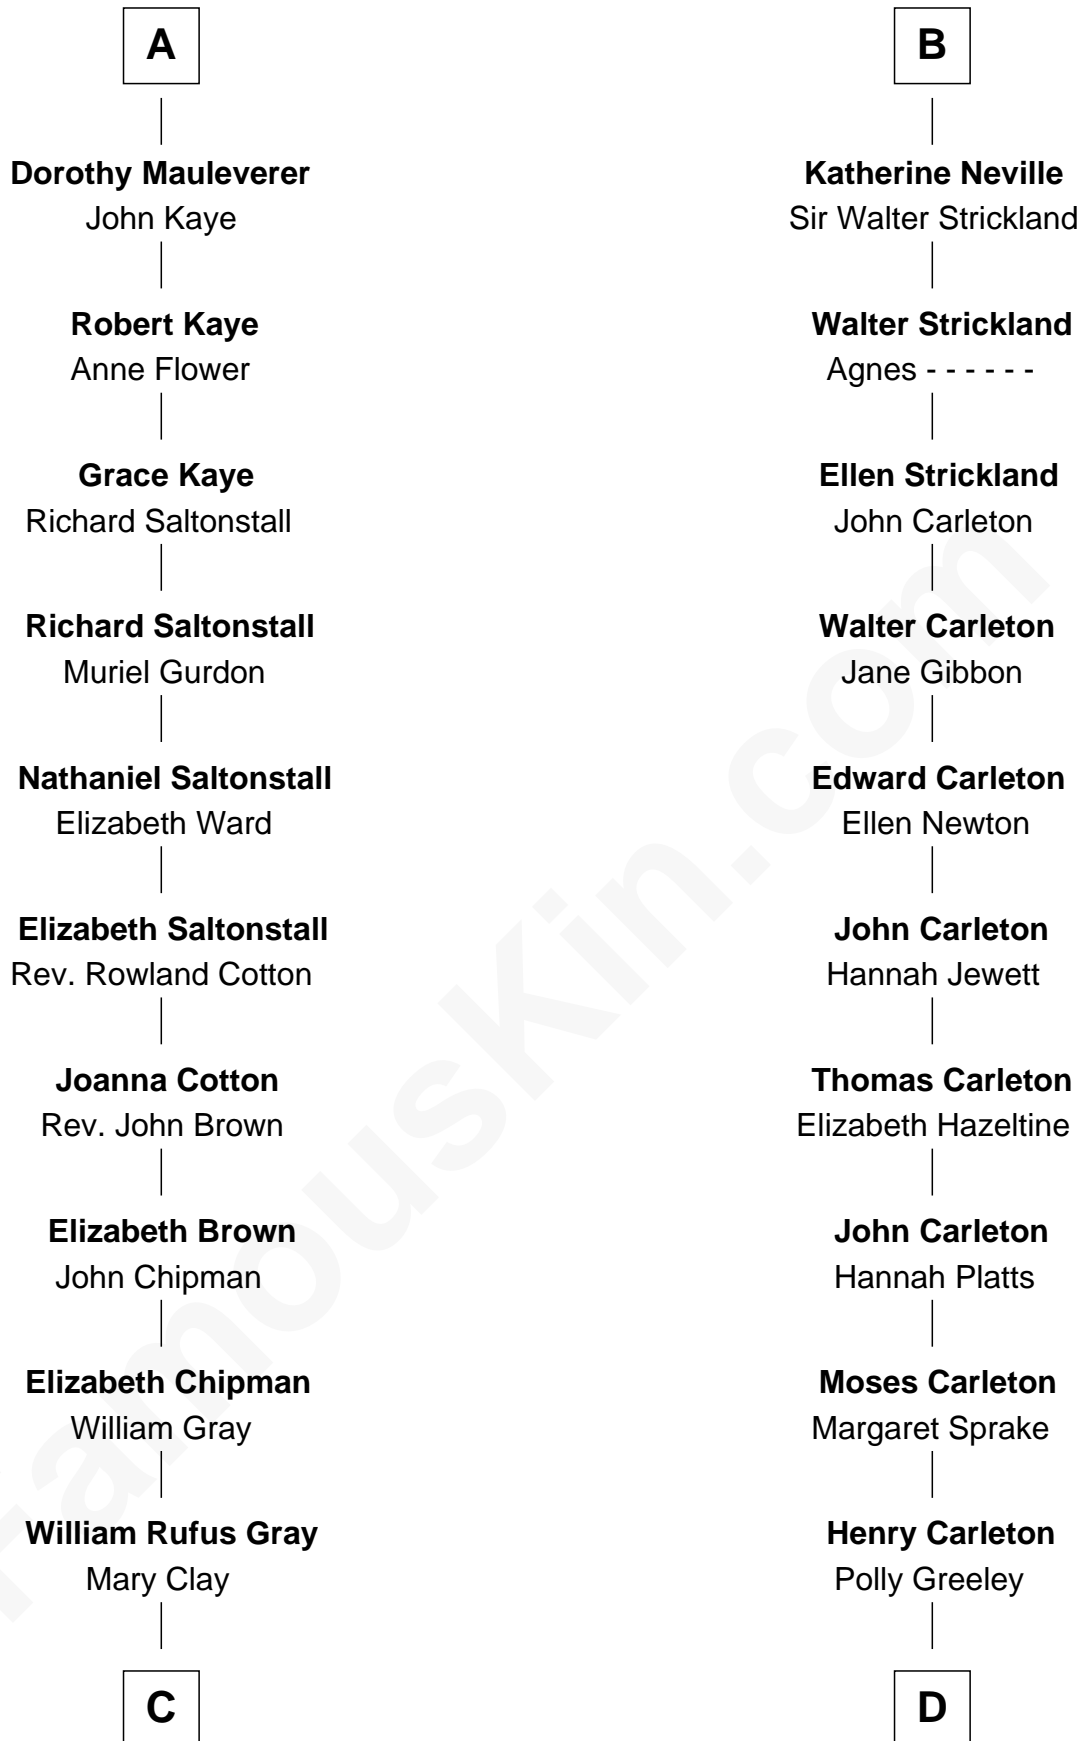

FamousKin.com
Relationship Chart of
Story Musgrave
NASA Astronaut

18th cousin 3 times removed of

Charles A. Pillsbury
Co-Founder of C.A. Pillsbury Co.

Sir Henry de Percy
 Idoine de Clifford

C

William Gray
Sarah Frances Loring

Edward Gray
Elizabeth Gray Story

Marguerite Gray
John Butler Swann

Marguerite Swann
Percy Musgrave

Story Musgrave
NASA Astronaut

D

Margaret Sprague Carleton
George Alfred Pillsbury

Charles A. Pillsbury
Co-Founder of C.A. Pillsbury Co.