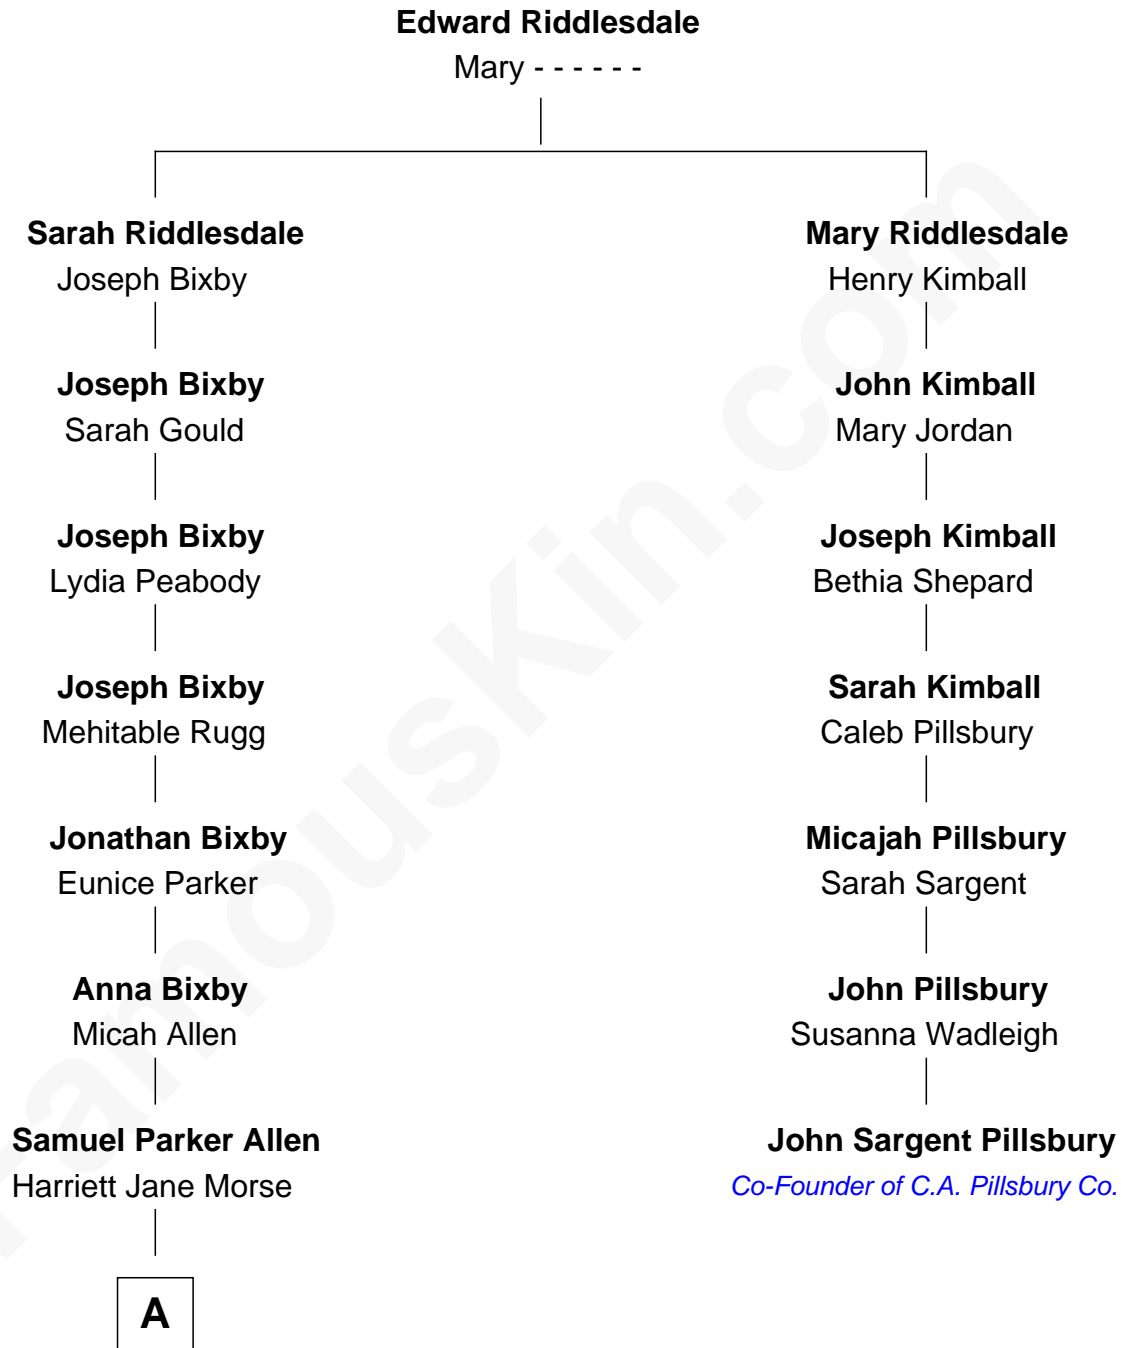

FamousKin.com
Relationship Chart of
Story Musgrave
NASA Astronaut

6th cousin 4 times removed of

John Sargent Pillsbury
Co-Founder of C.A. Pillsbury Co.

A

—
Harriett Ann Allen
Dr. Charles Burnham Porter

—
Edith Elise Porter
Dr. Percy B. Musgrave

—
Percy Musgrave
Marguerite Swann

—
Story Musgrave
NASA Astronaut

FamousKin.com