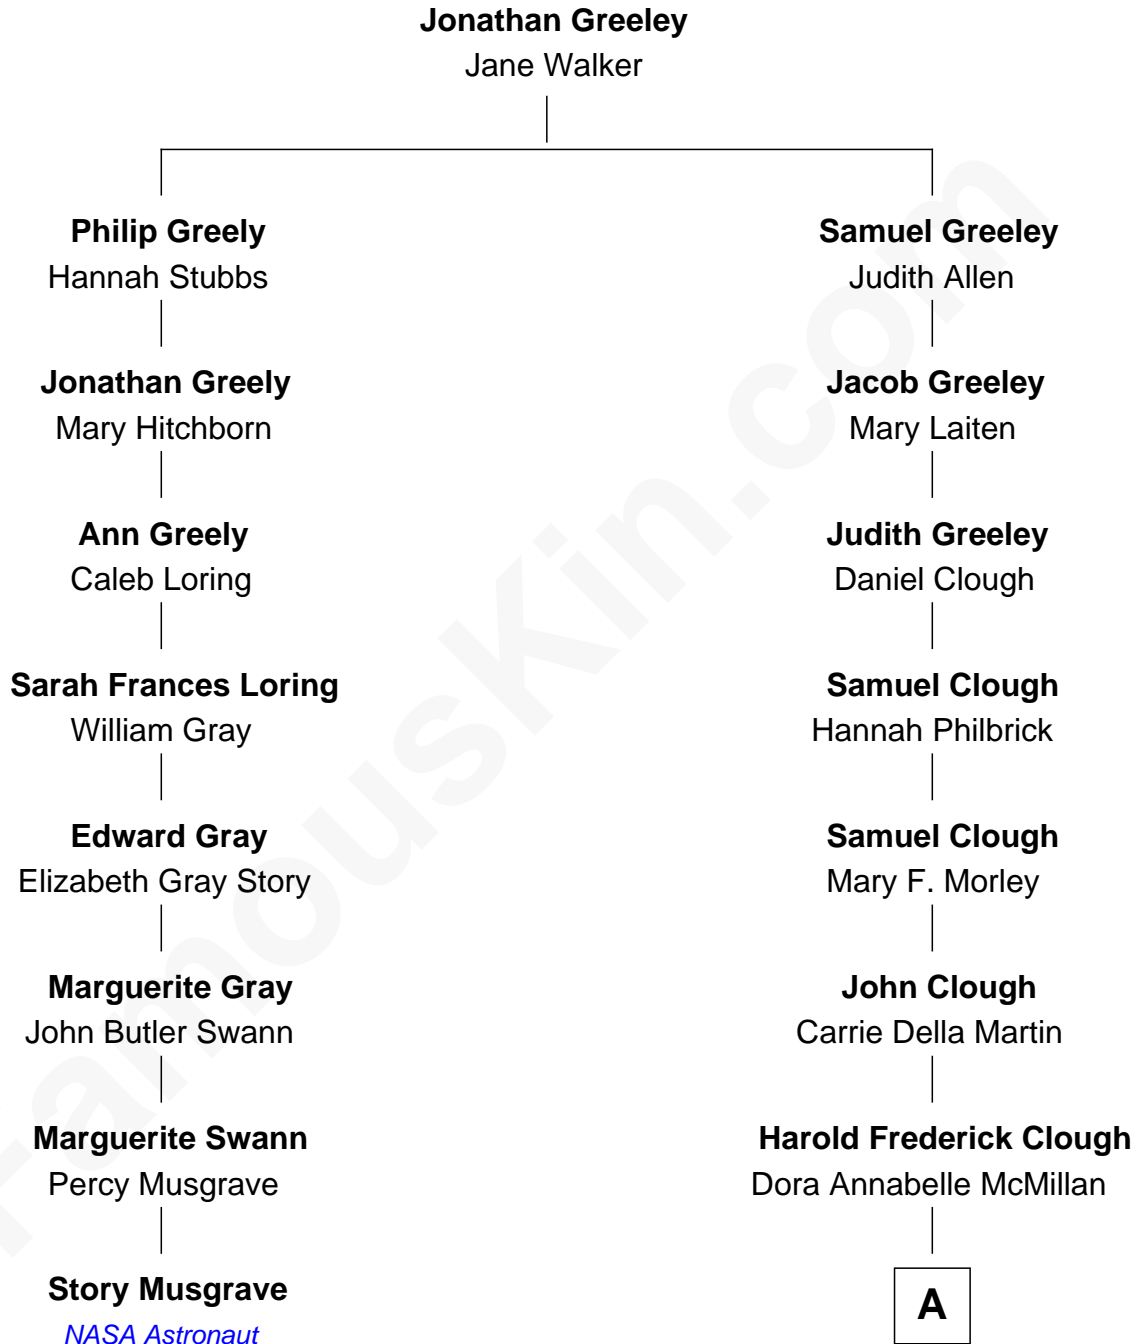

**FamousKin.com**  
**Relationship Chart of**  
**Story Musgrave**  
*NASA Astronaut*

**7th cousin 2 times removed of**  
**Hilary Swank**  
*Movie Actress*

A

James Kenneth Clough  
Frances Martha Dominguez

Judy Kay Clough  
Stephen Michael Swank

Hilary Swank  
*Movie Actress*

FamousKin.com