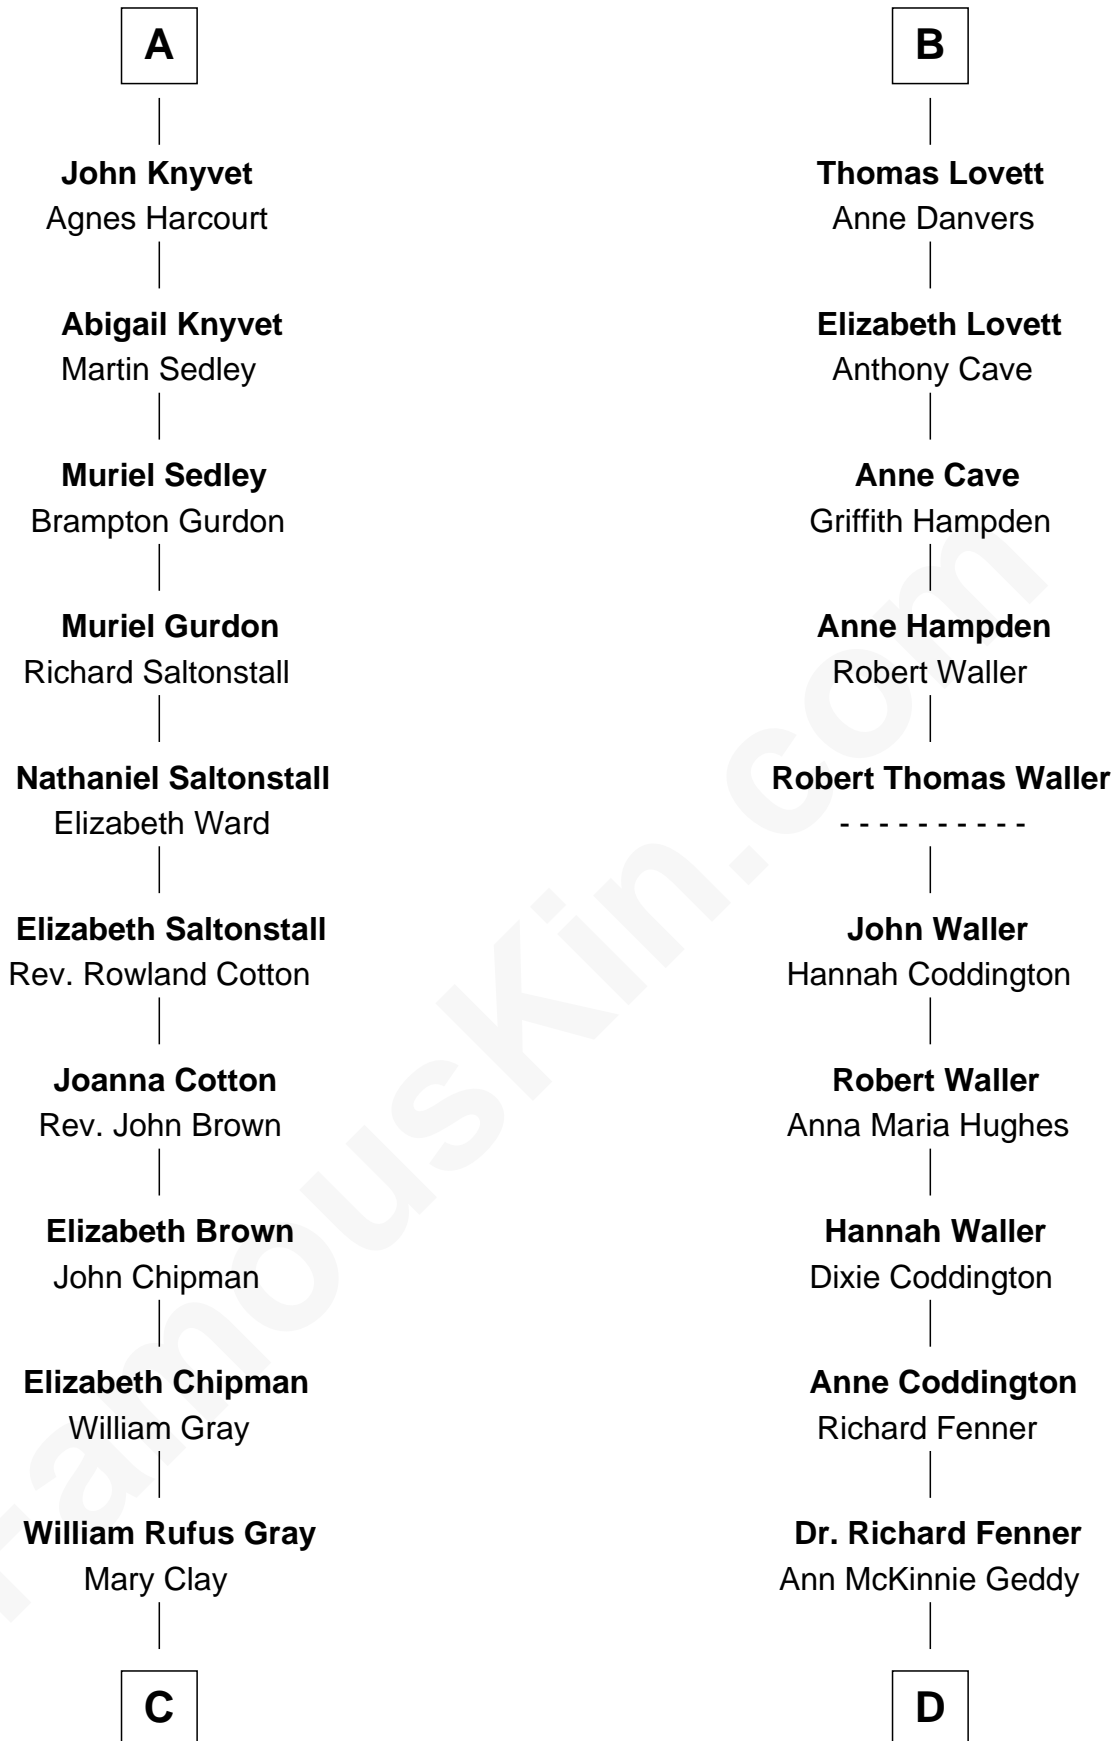

FamousKin.com Relationship Chart of

Story Musgrave

NASA Astronaut

21st cousin of

John McCain

U.S. Senator from Arizona

Sir William de Boteler

Ela Herdeburgh

C

William Gray
Sarah Frances Loring

Edward Gray
Elizabeth Gray Story

Marguerite Gray
John Butler Swann

Marguerite Swann
Percy Musgrave

Story Musgrave
NASA Astronaut

D

Eliza Geddy Fenner
James Vaulx

James Junius Vaulx
Margaret Garside

Katherine Davey Vaulx
Adm. John Sidney McCain

Adm. John Sidney McCain
Roberta Wright

John McCain
U.S. Senator from Arizona