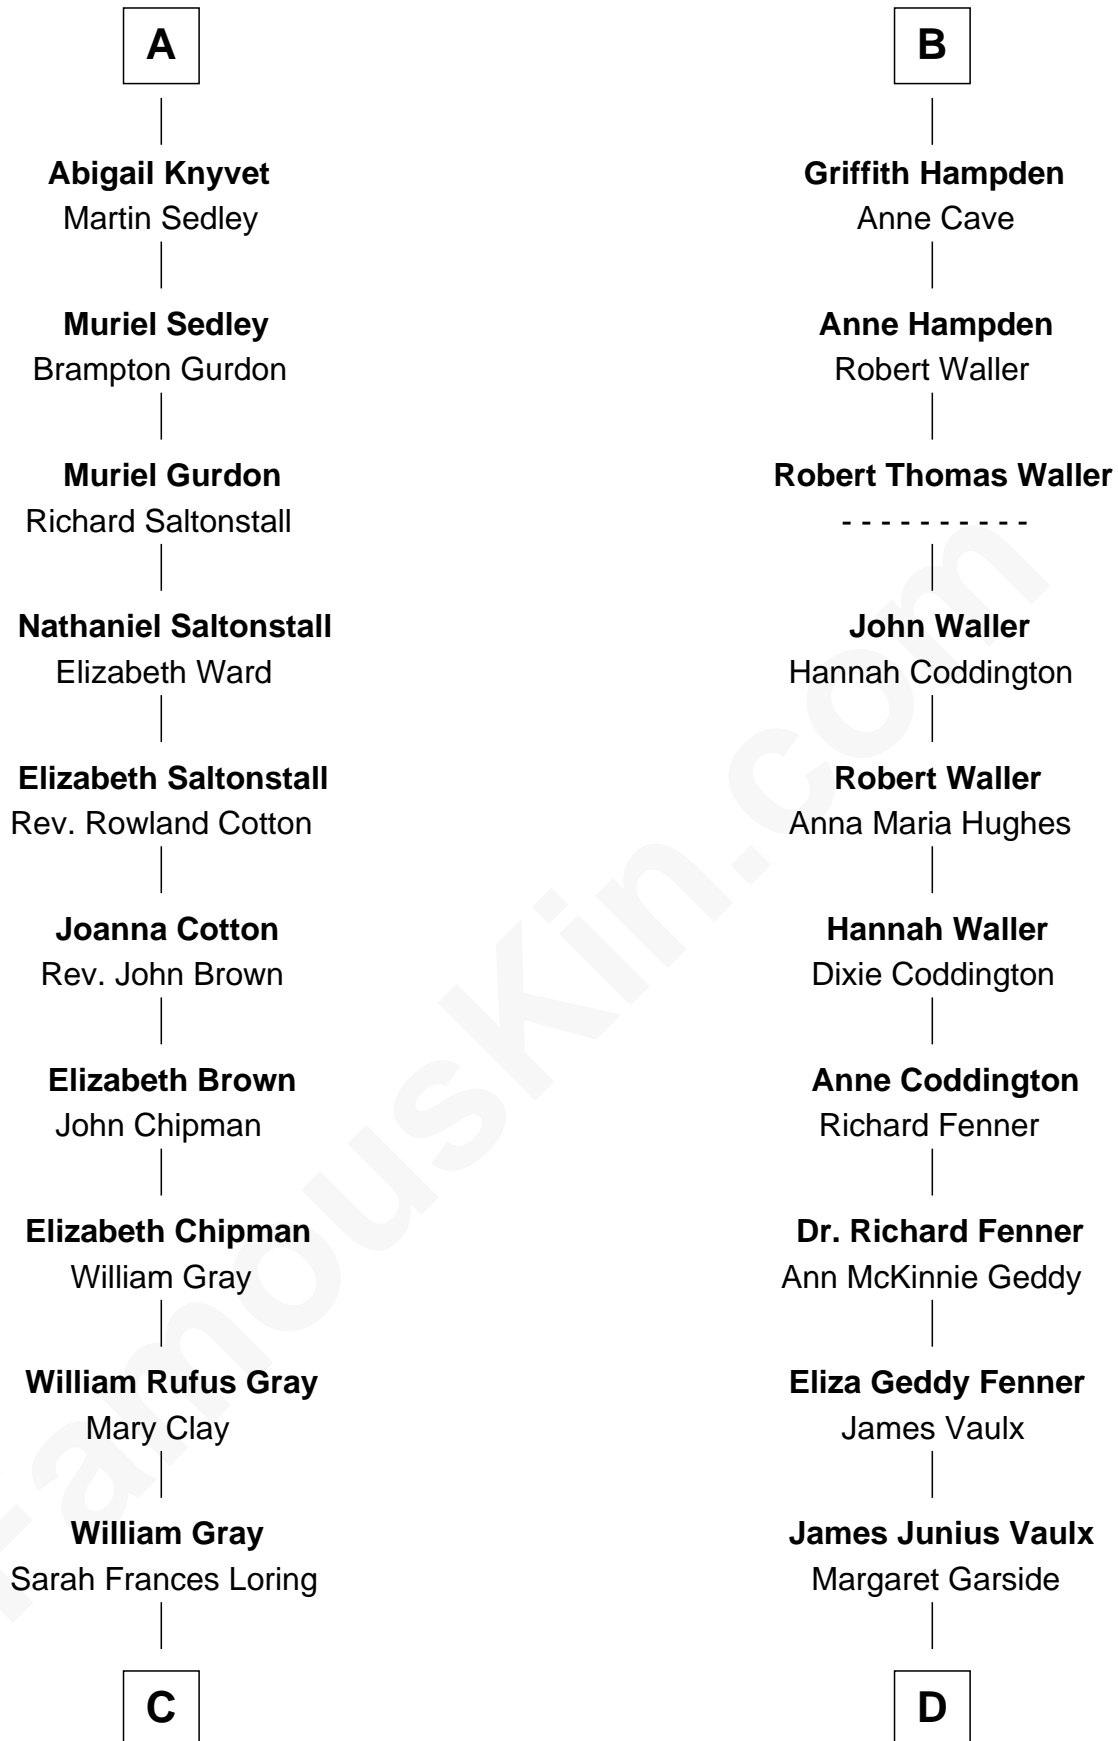

FamousKin.com Relationship Chart of

Story Musgrave

NASA Astronaut

19th cousin 1 time removed of

John McCain

U.S. Senator from Arizona

Sir John Howard

Alice de Bois

Sir Robert Howard

Margaret de Scales

Sir John Howard

Alice Tendring

Sir Robert Howard

Margaret Mowbray

Sir John Howard

Margaret Chedworth

Elizabeth Arundell

Constance Brome

Sir Edward Ferrers

Elizabeth Ferrers

John Hampden

B

C

Edward Gray
Elizabeth Gray Story

Marguerite Gray
John Butler Swann

Marguerite Swann
Percy Musgrave

Story Musgrave
NASA Astronaut

D

Katherine Davey Vault
Adm. John Sidney McCain

Adm. John Sidney McCain
Roberta Wright

John McCain
U.S. Senator from Arizona