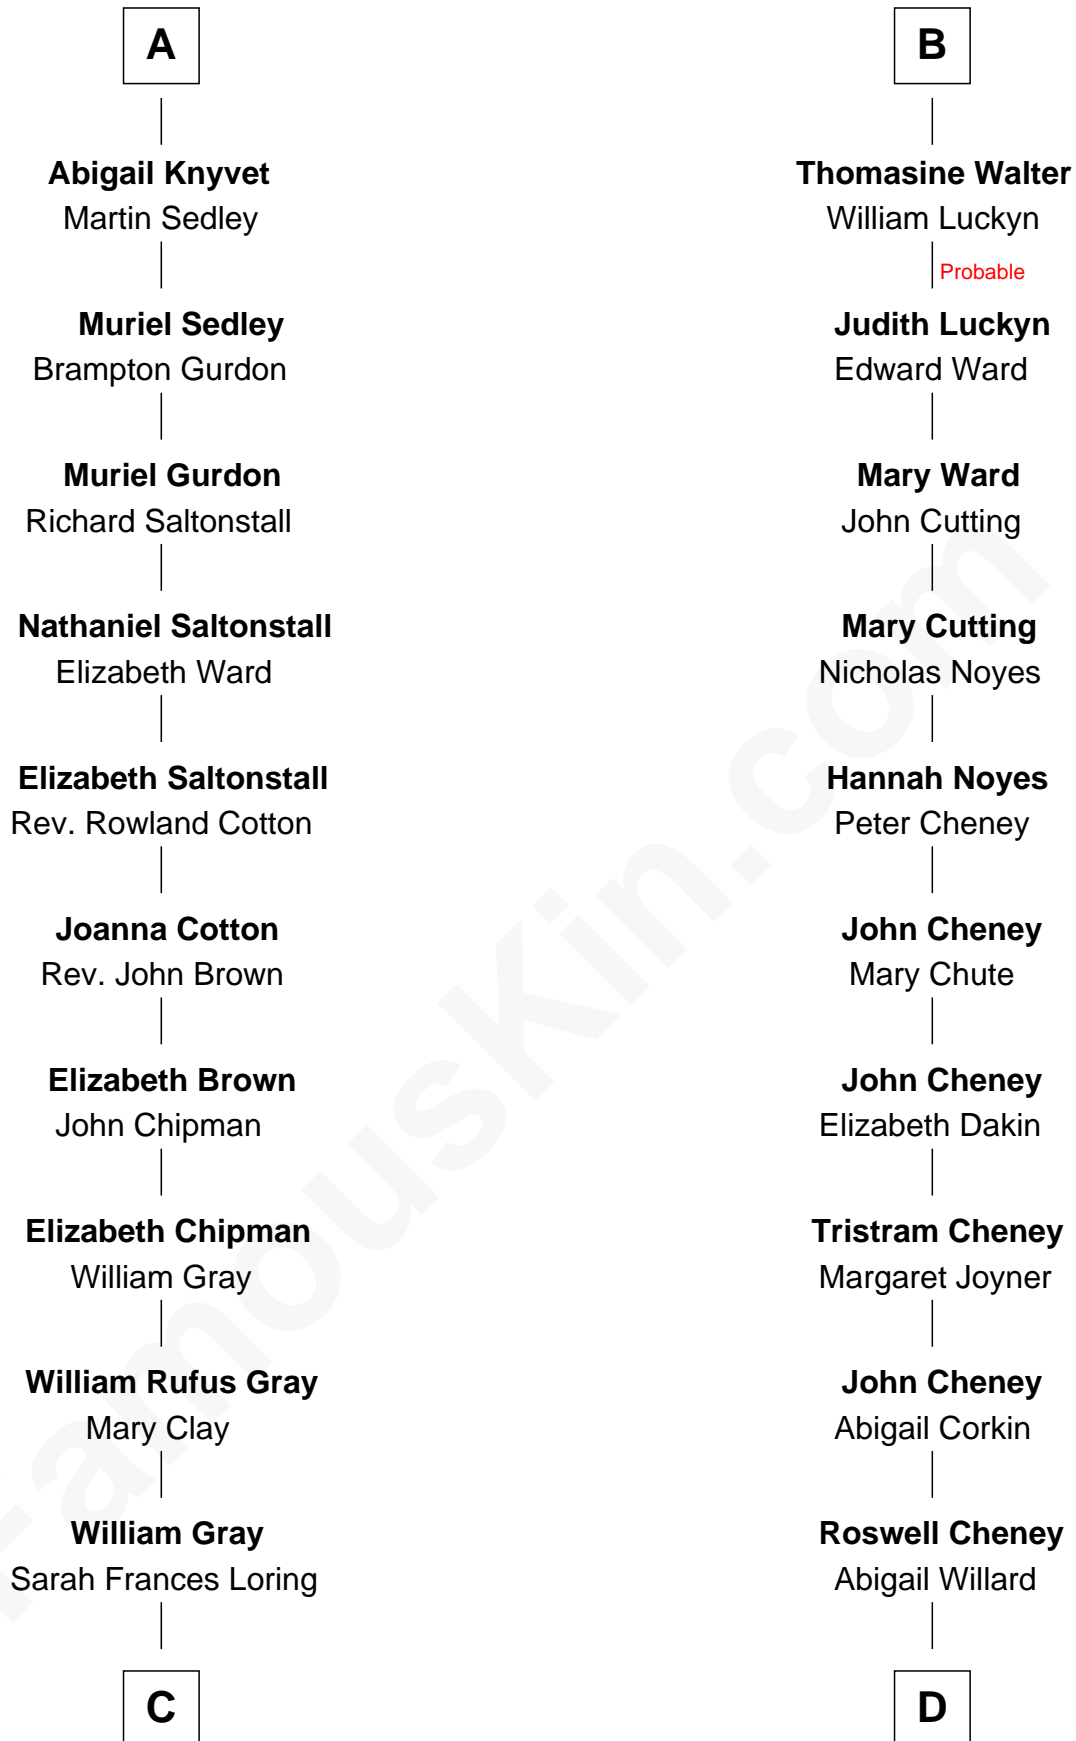

FamousKin.com Relationship Chart of

Story Musgrave

NASA Astronaut

20th cousin of

Carole Lombard

Movie Actress

Sir John Howard

Alice de Bois

Katherine Howard

Sir John Bourchier

Jane Bourchier

Edmund Knyvet

John Knyvet

Agnes Harcourt

A

Joan Howard

John Denton

Thomas Denton

Jane Webbe

Isabel Denton

William ap Walter

B

C

Edward Gray
Elizabeth Gray Story

Marguerite Gray
John Butler Swann

Marguerite Swann
Percy Musgrave

Story Musgrave
NASA Astronaut

D

James Cheney
Nancy B. Evans

Alice S. Cheney
Charles S. Knight

Elizabeth Jayne Knight
Frederick Christian Peters