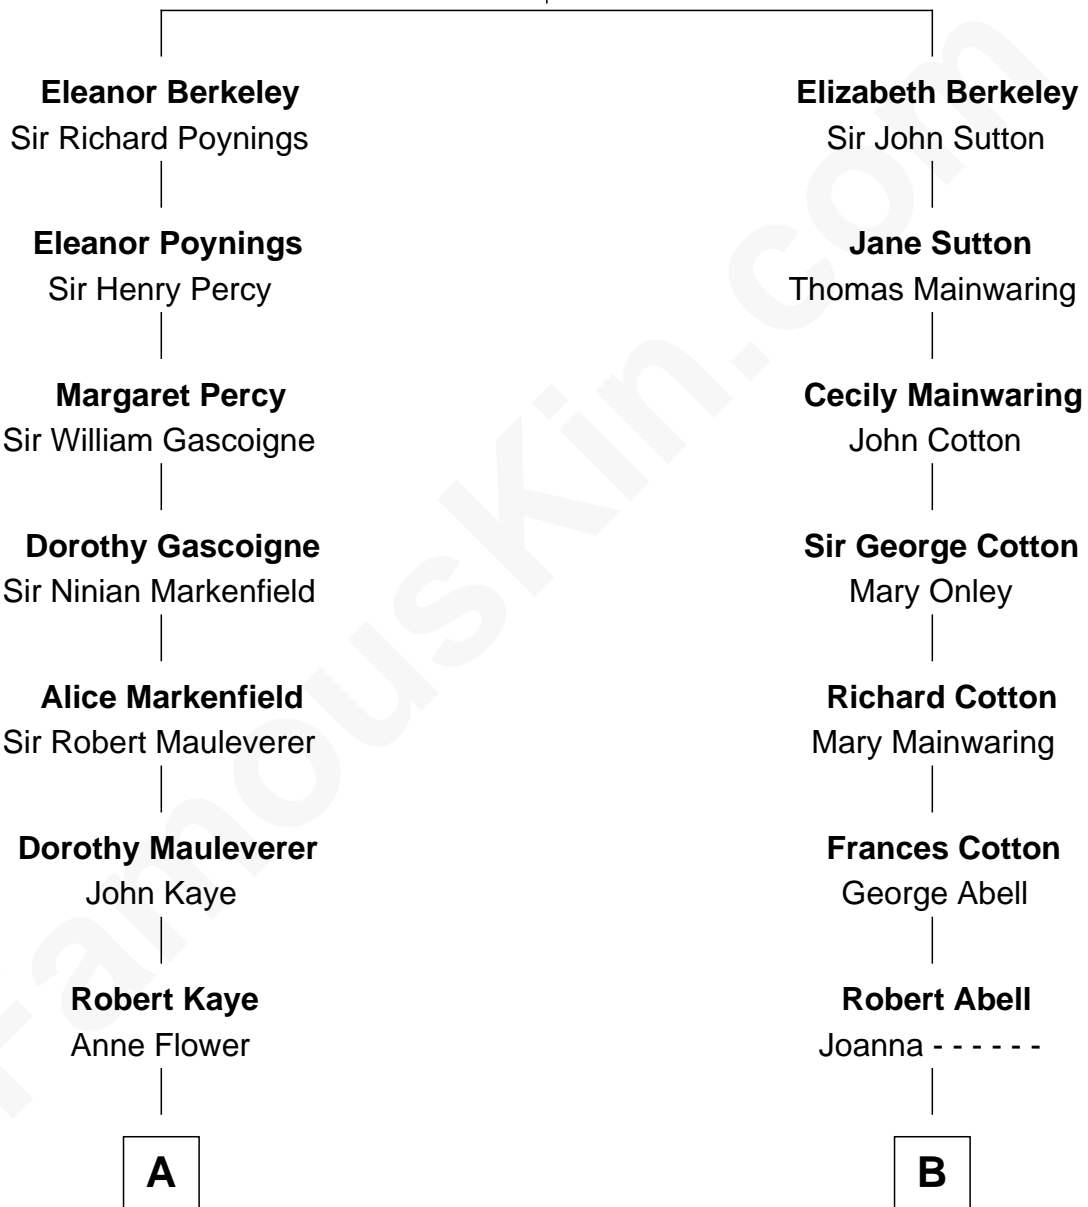

FamousKin.com
Relationship Chart of
Story Musgrave
NASA Astronaut

16th cousin 3 times removed of

Illeana Douglas
TV and Movie Actress

Sir John Berkeley
 Elizabeth Betteshorne

C

—
Marguerite Gray
John Butler Swann

—
Marguerite Swann
Percy Musgrave

—
Story Musgrave
NASA Astronaut

FamousKin.com