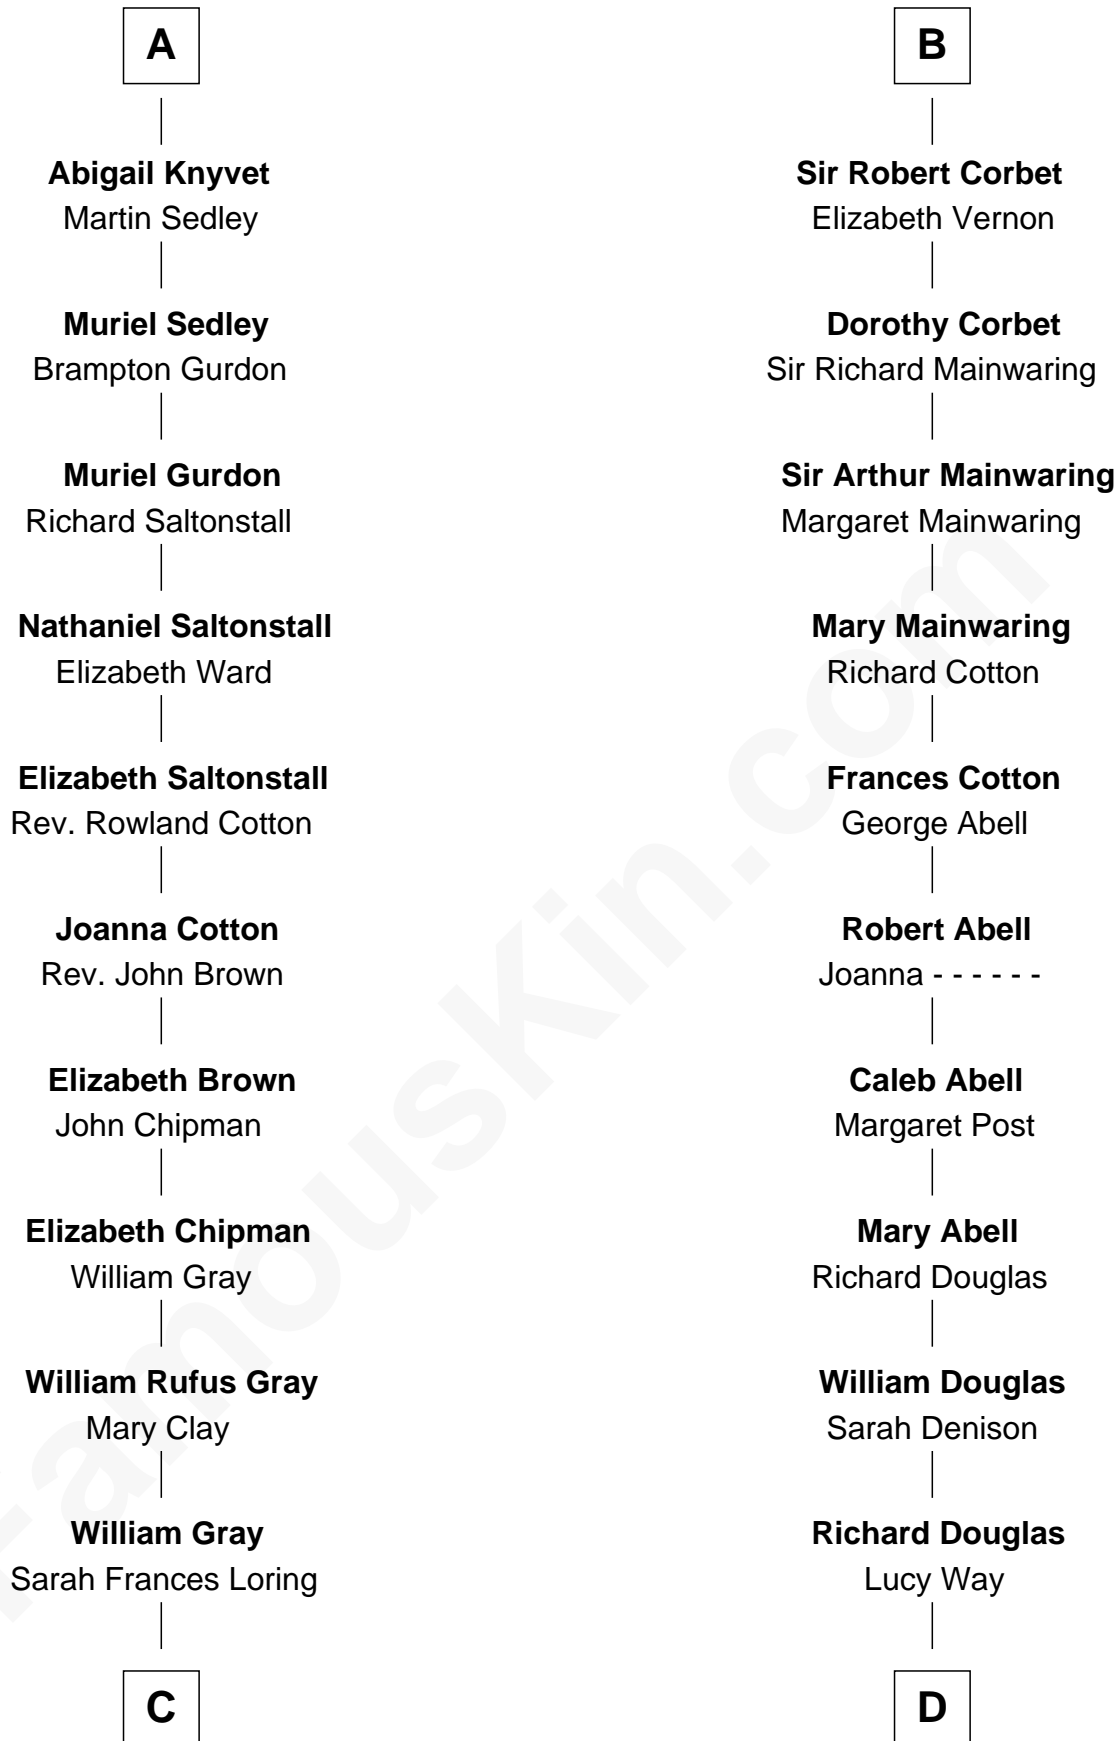

FamousKin.com Relationship Chart of

Story Musgrave

NASA Astronaut

20th cousin of

Melvyn Douglas

Movie Actor

C

Edward Gray
Elizabeth Gray Story

Marguerite Gray
John Butler Swann

Marguerite Swann
Percy Musgrave

Story Musgrave
NASA Astronaut

D

Erskine Douglas
Sophia Garrett

Emma Jane Douglas
Col. George Taliaferro Shackelford

Lena Priscilla Shackelford
Edouard Gregory Hesselberg