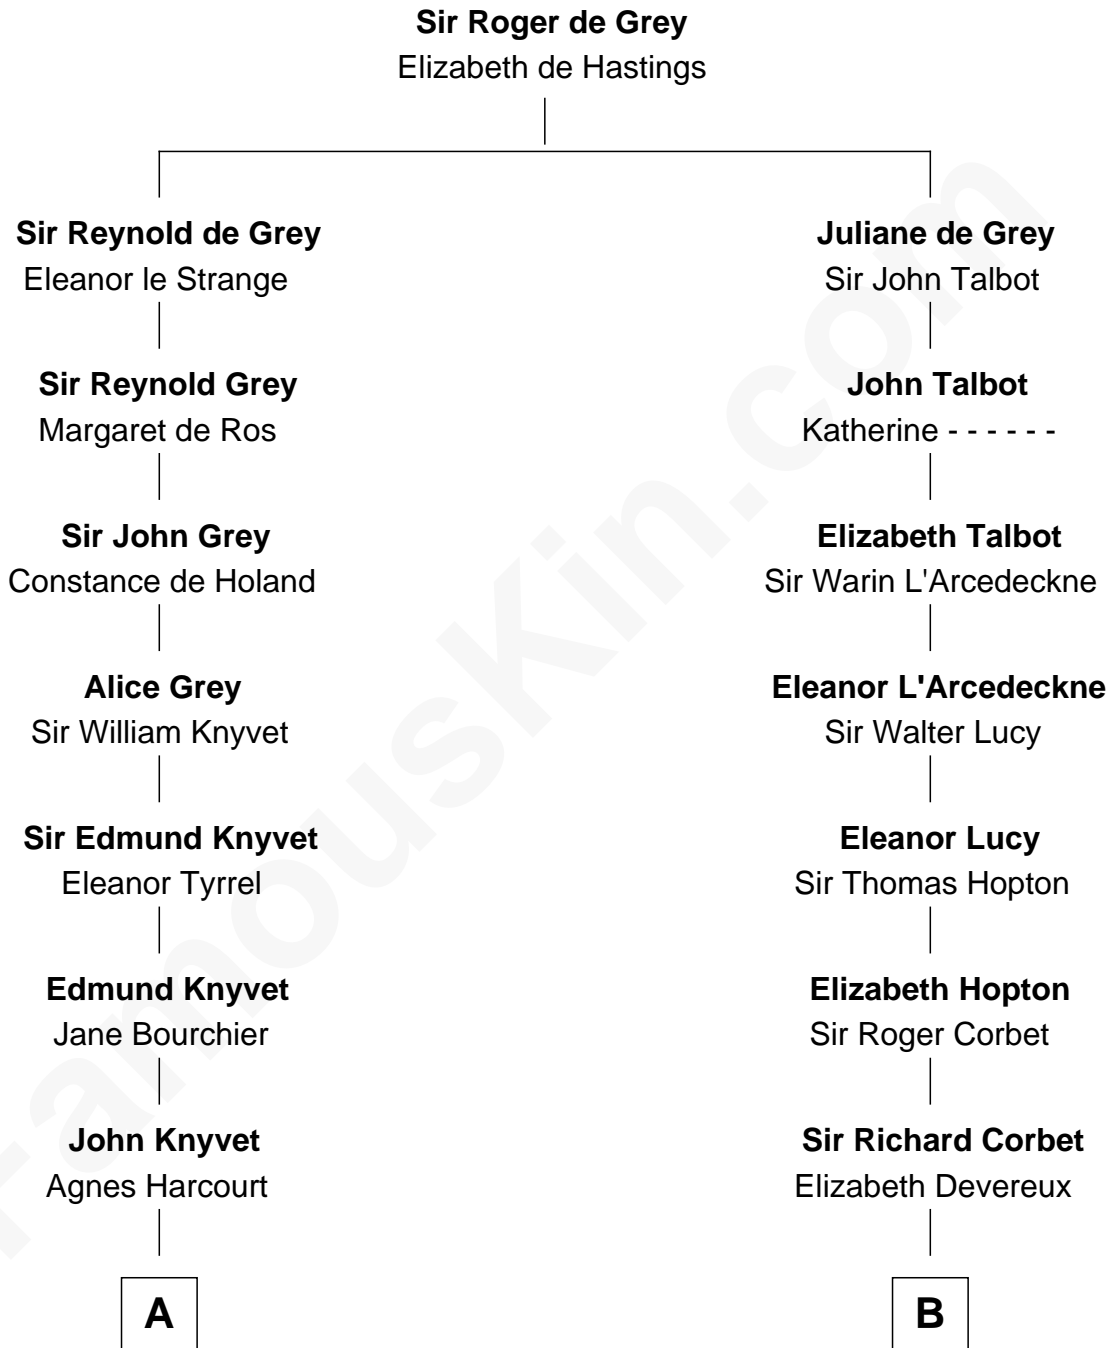

FamousKin.com Relationship Chart of

Story Musgrave

NASA Astronaut

20th cousin of

Melvyn Douglas

Movie Actor

C

Edward Gray
Elizabeth Gray Story

Marguerite Gray
John Butler Swann

Marguerite Swann
Percy Musgrave

Story Musgrave
NASA Astronaut

D

Erskine Douglas
Sophia Garrett

Emma Jane Douglas
Col. George Taliaferro Shackelford

Lena Priscilla Shackelford
Edouard Gregory Hesselberg