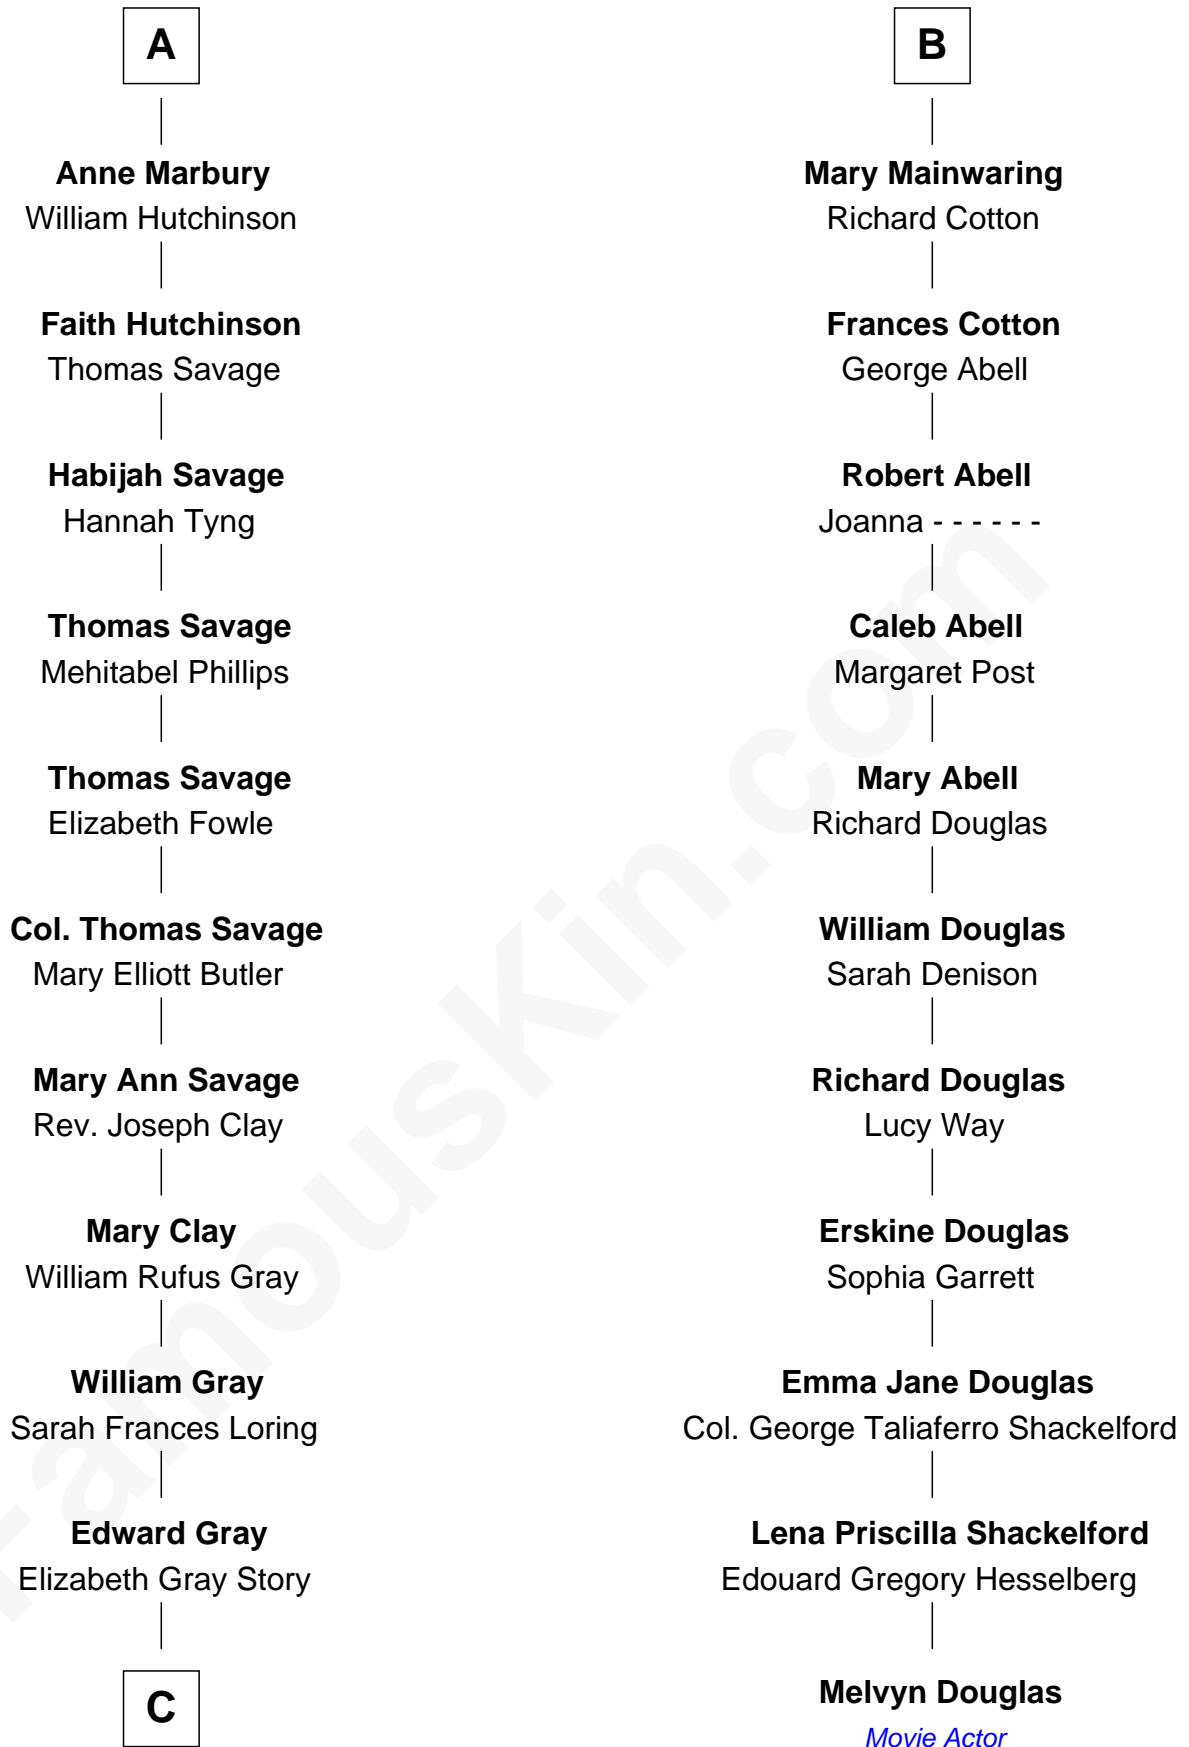

## Relationship Chart of

### Story Musgrave

NASA Astronaut

17th cousin 2 times removed of

**Melvyn Douglas**  
Movie Actor

**C**

—  
**Marguerite Gray**  
John Butler Swann

—  
**Marguerite Swann**  
Percy Musgrave

—  
**Story Musgrave**  
*NASA Astronaut*