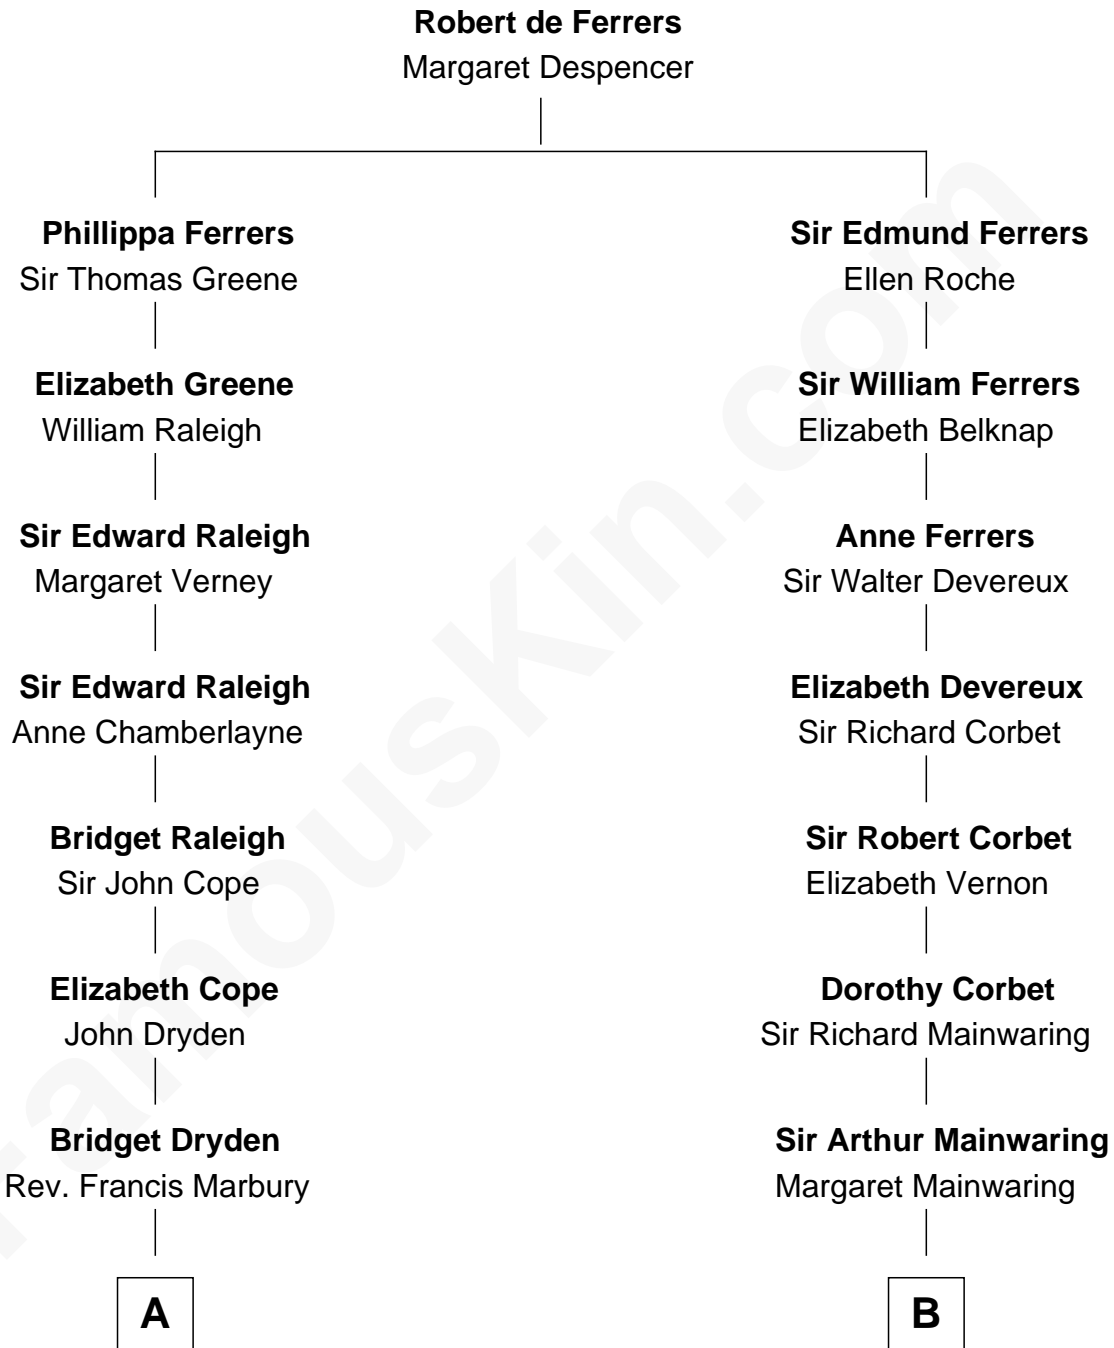

## Relationship Chart of

### Story Musgrave

NASA Astronaut

17th cousin 2 times removed of

**Melvyn Douglas**  
Movie Actor

**C**

—  
**Marguerite Gray**  
John Butler Swann

—  
**Marguerite Swann**  
Percy Musgrave

—  
**Story Musgrave**  
*NASA Astronaut*