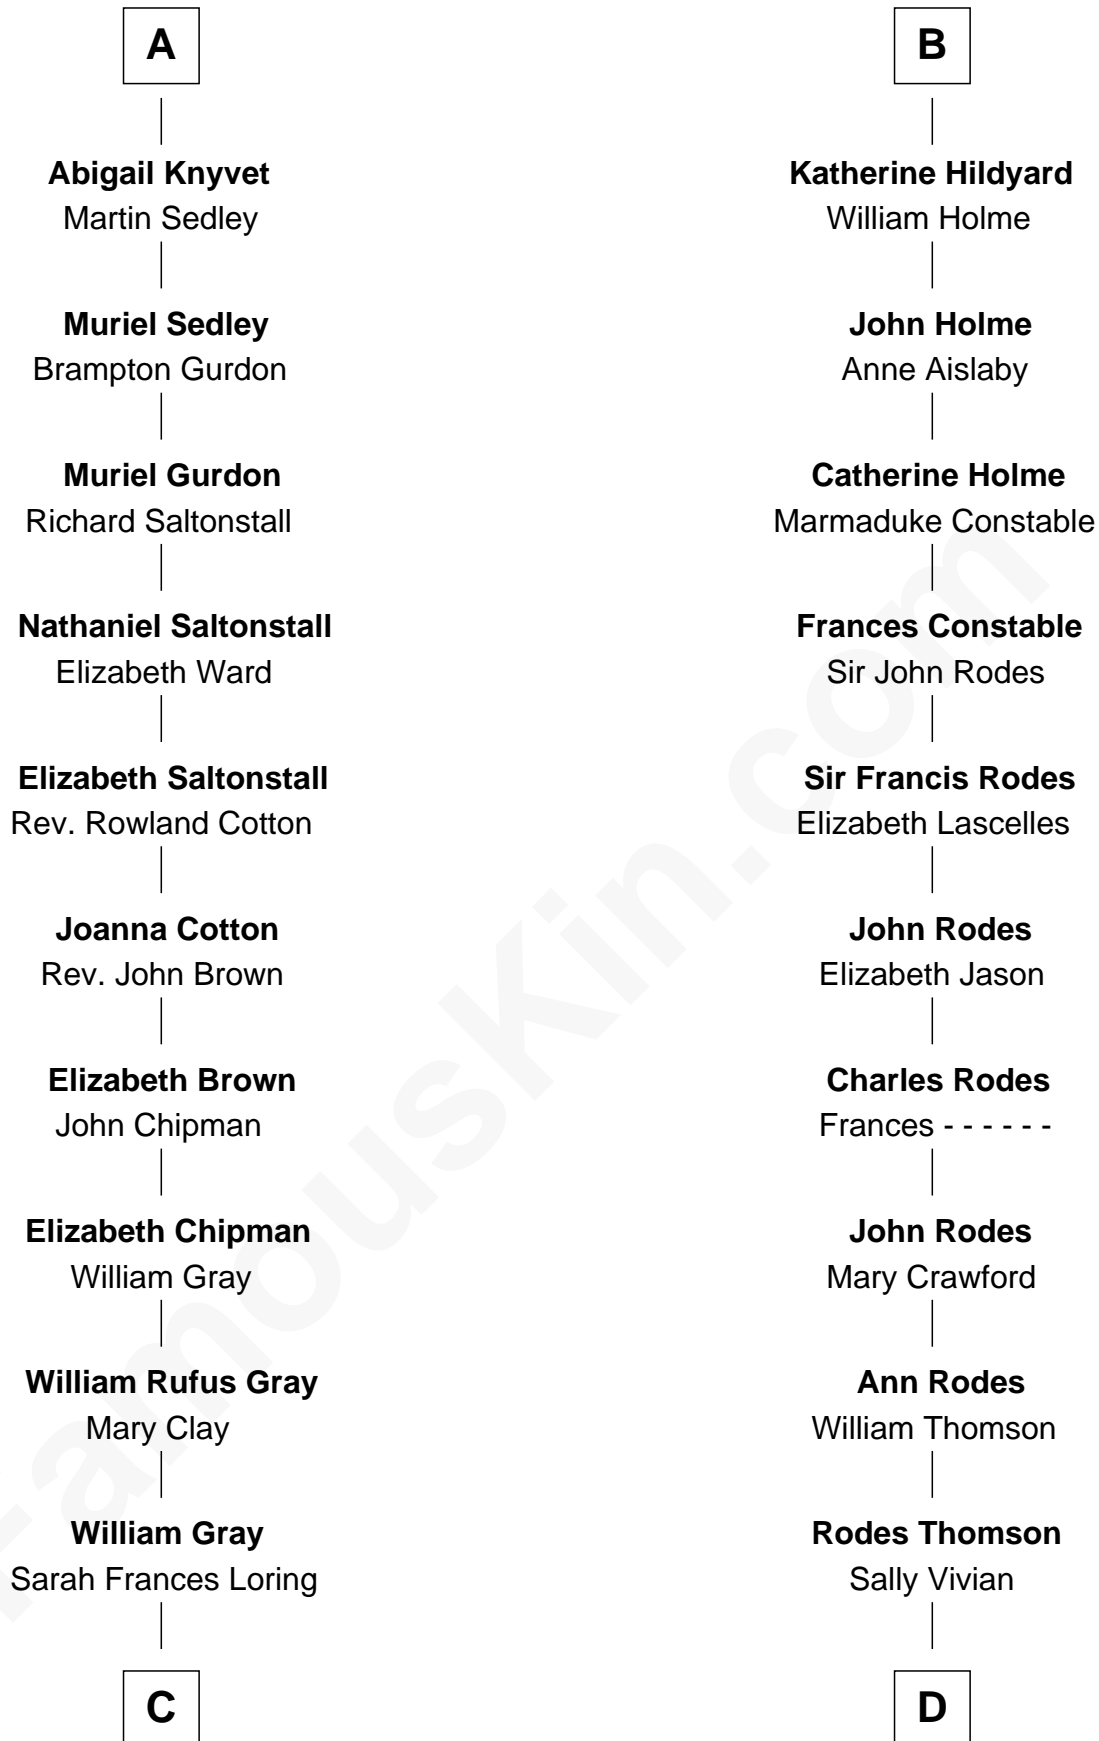

# FamousKin.com Relationship Chart of

**Story Musgrave**

*NASA Astronaut*

20th cousin 1 time removed of

**Melvyn Douglas**

*Movie Actor*

**Edward III, King of England**

Philippa of Hainault

**C**

**Edward Gray**  
Elizabeth Gray Story

**Marguerite Gray**  
John Butler Swann

**Marguerite Swann**  
Percy Musgrave

**Story Musgrave**  
*NASA Astronaut*

**D**

**Nancy Thomson**  
Thomas Johnson Garrett

**Sophia Garrett**  
Erskine Douglas

**Emma Jane Douglas**  
Col. George Taliaferro Shackelford

**Lena Priscilla Shackelford**  
Edouard Gregory Hesselberg

**Melvyn Douglas**  
*Movie Actor*

FamousKin.com