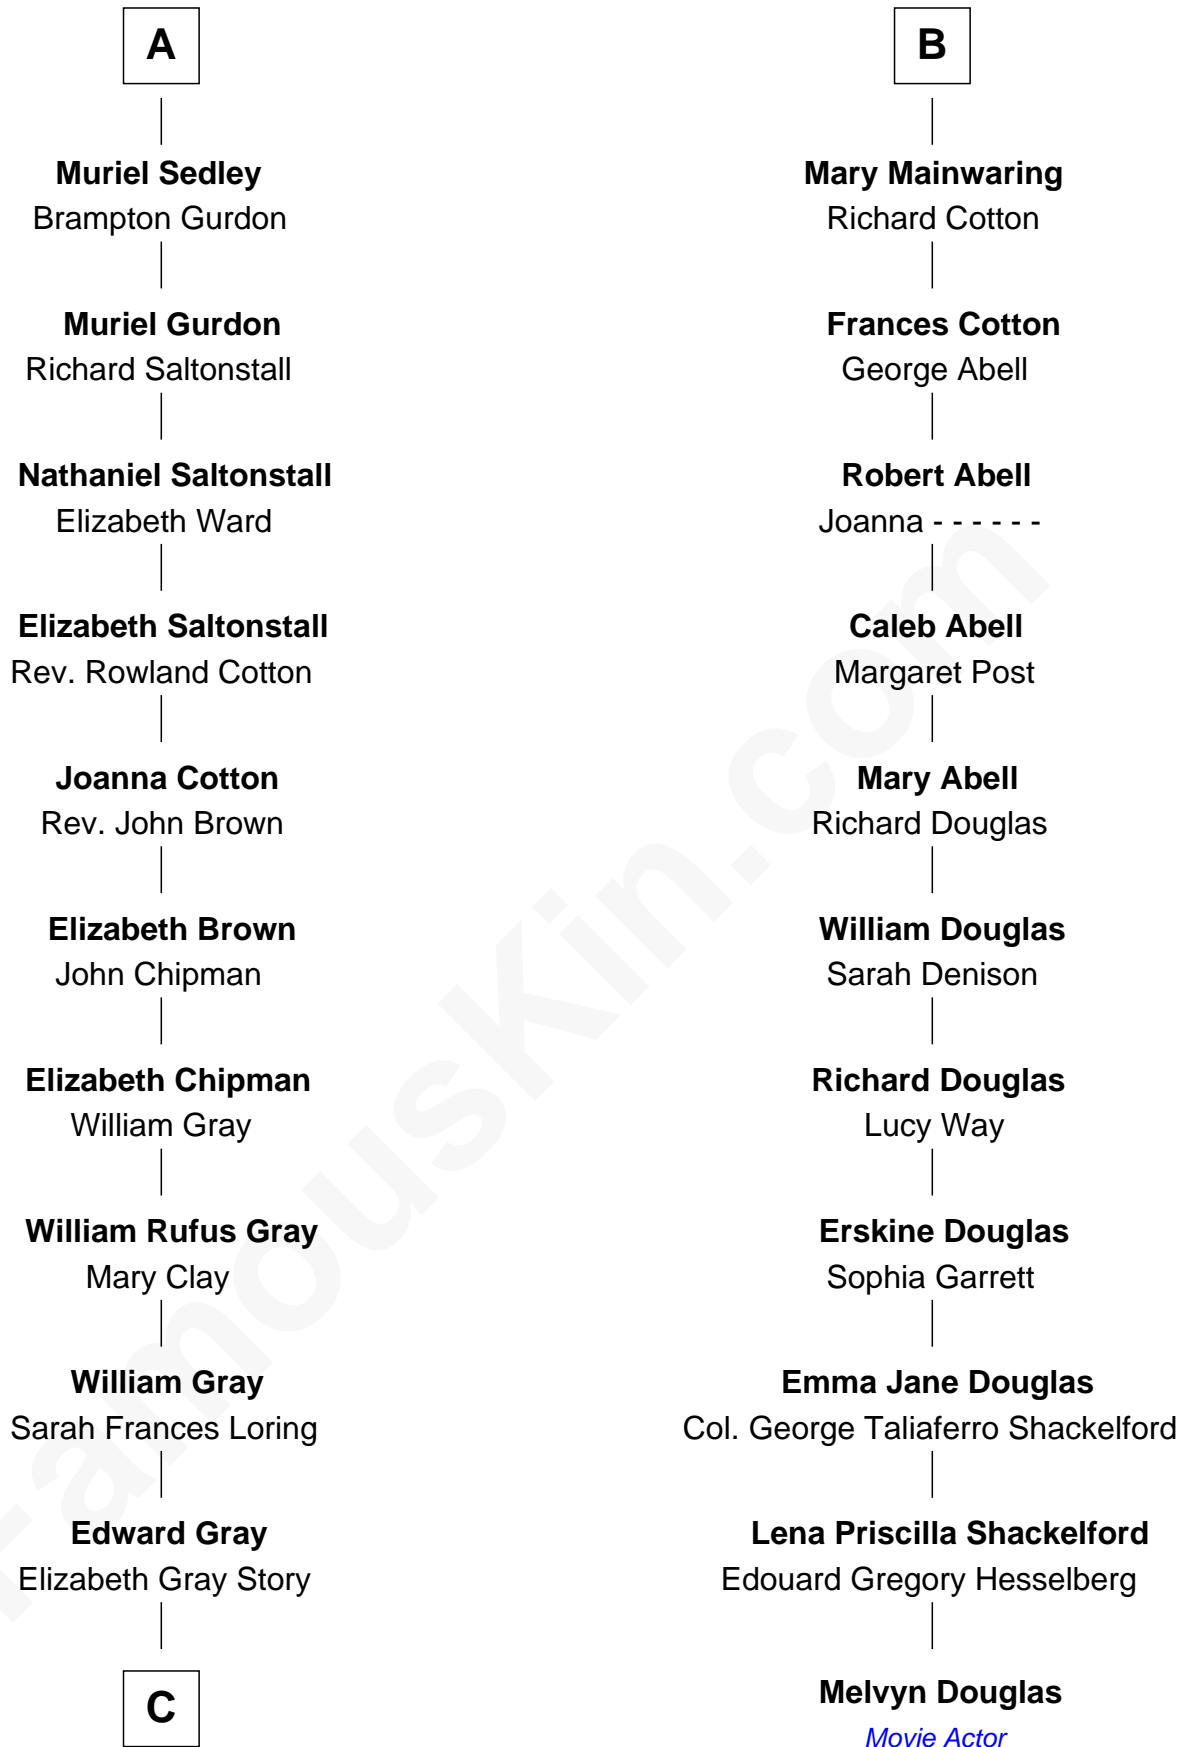

FamousKin.com
Relationship Chart of
Story Musgrave
NASA Astronaut

17th cousin 2 times removed of

Melvyn Douglas
Movie Actor

Sir Richard Fitzalan
 Elizabeth de Bohun

Elizabeth Fitzalan
 Sir Thomas Mowbray

Joan Fitzalan
 Sir William Beauchamp

Margaret Mowbray
 Sir Robert Howard

Joan Beauchamp
 James Butler

Sir John Howard
 Margaret Chedworth

Elizabeth Butler
 John Talbot

Katherine Howard
 Sir John Bouchier

Ann Talbot
 Sir Henry Vernon

Jane Bouchier
 Edmund Knyvet

Elizabeth Vernon
 Sir Robert Corbet

John Knyvet
 Agnes Harcourt

Dorothy Corbet
 Sir Richard Mainwaring

Abigail Knyvet
 Martin Sedley

Sir Arthur Mainwaring
 Margaret Mainwaring

A

B

C

—
Marguerite Gray
John Butler Swann

—
Marguerite Swann
Percy Musgrave

—
Story Musgrave
NASA Astronaut

FamousKin.com