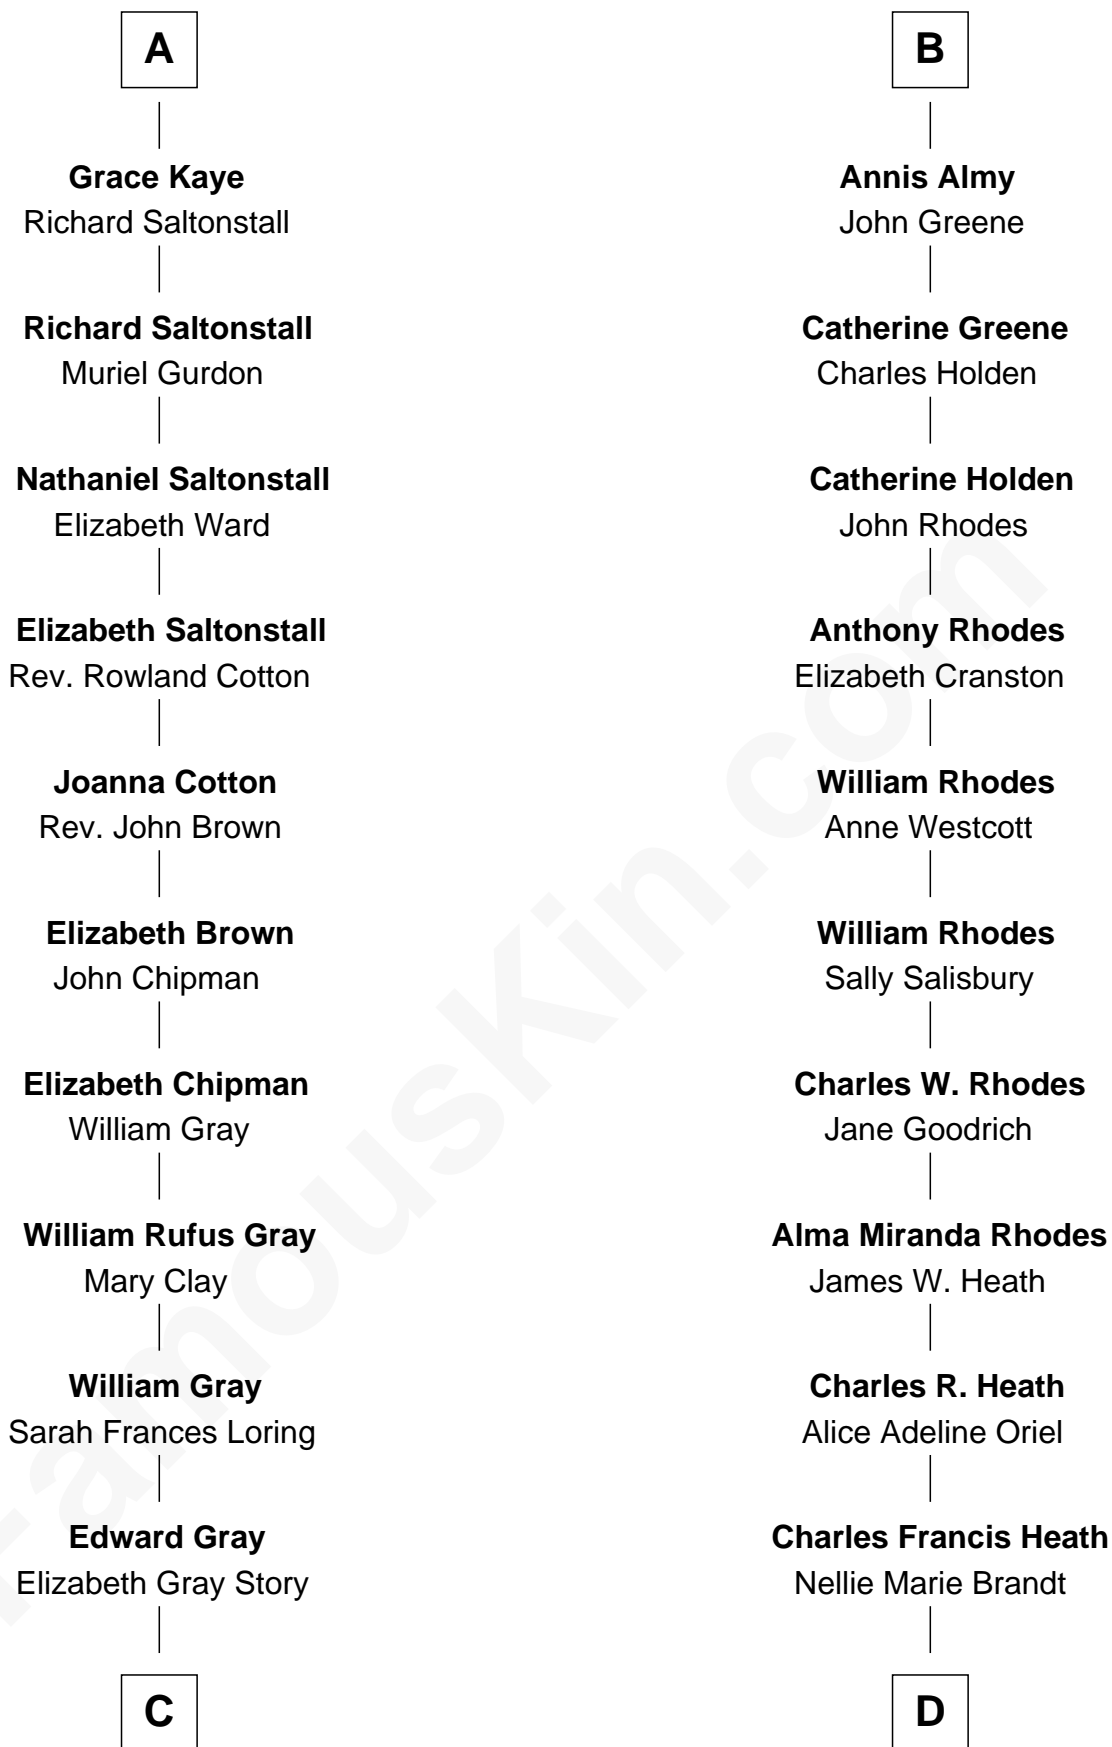

**FamousKin.com**  
**Relationship Chart of**  
**Story Musgrave**  
*NASA Astronaut*

18th cousin 1 time removed of  
**Sarah Palin**  
*9th Governor of Alaska*

**Sir Thomas Aylesbury**  
 Katherine Pabenham

**Isabel Aylesbury**  
 Sir Thomas Chaworth

**Eleanor Aylesbury**  
 Sir Humphrey Stafford

**Elizabeth Chaworth**  
 Sir William FitzWilliam

**Humphrey Stafford**  
 Katherine Fray

**Isabel FitzWilliam**  
 Richard Wentworth

**John Kaye**  
 Dorothy Mauleverer

**Stafford Barlow**  
 -----

**Robert Kaye**  
 Anne Flower

**Audrey Barlow**  
 William Almy

**A**

**B**

**C**

**Marguerite Gray**  
John Butler Swann

**Marguerite Swann**  
Percy Musgrave

**Story Musgrave**  
*NASA Astronaut*

**D**

**Charles Richard Heath**  
Sarah Sheeran

**Sarah Palin**  
*9th Governor of Alaska*

FamousKin.com