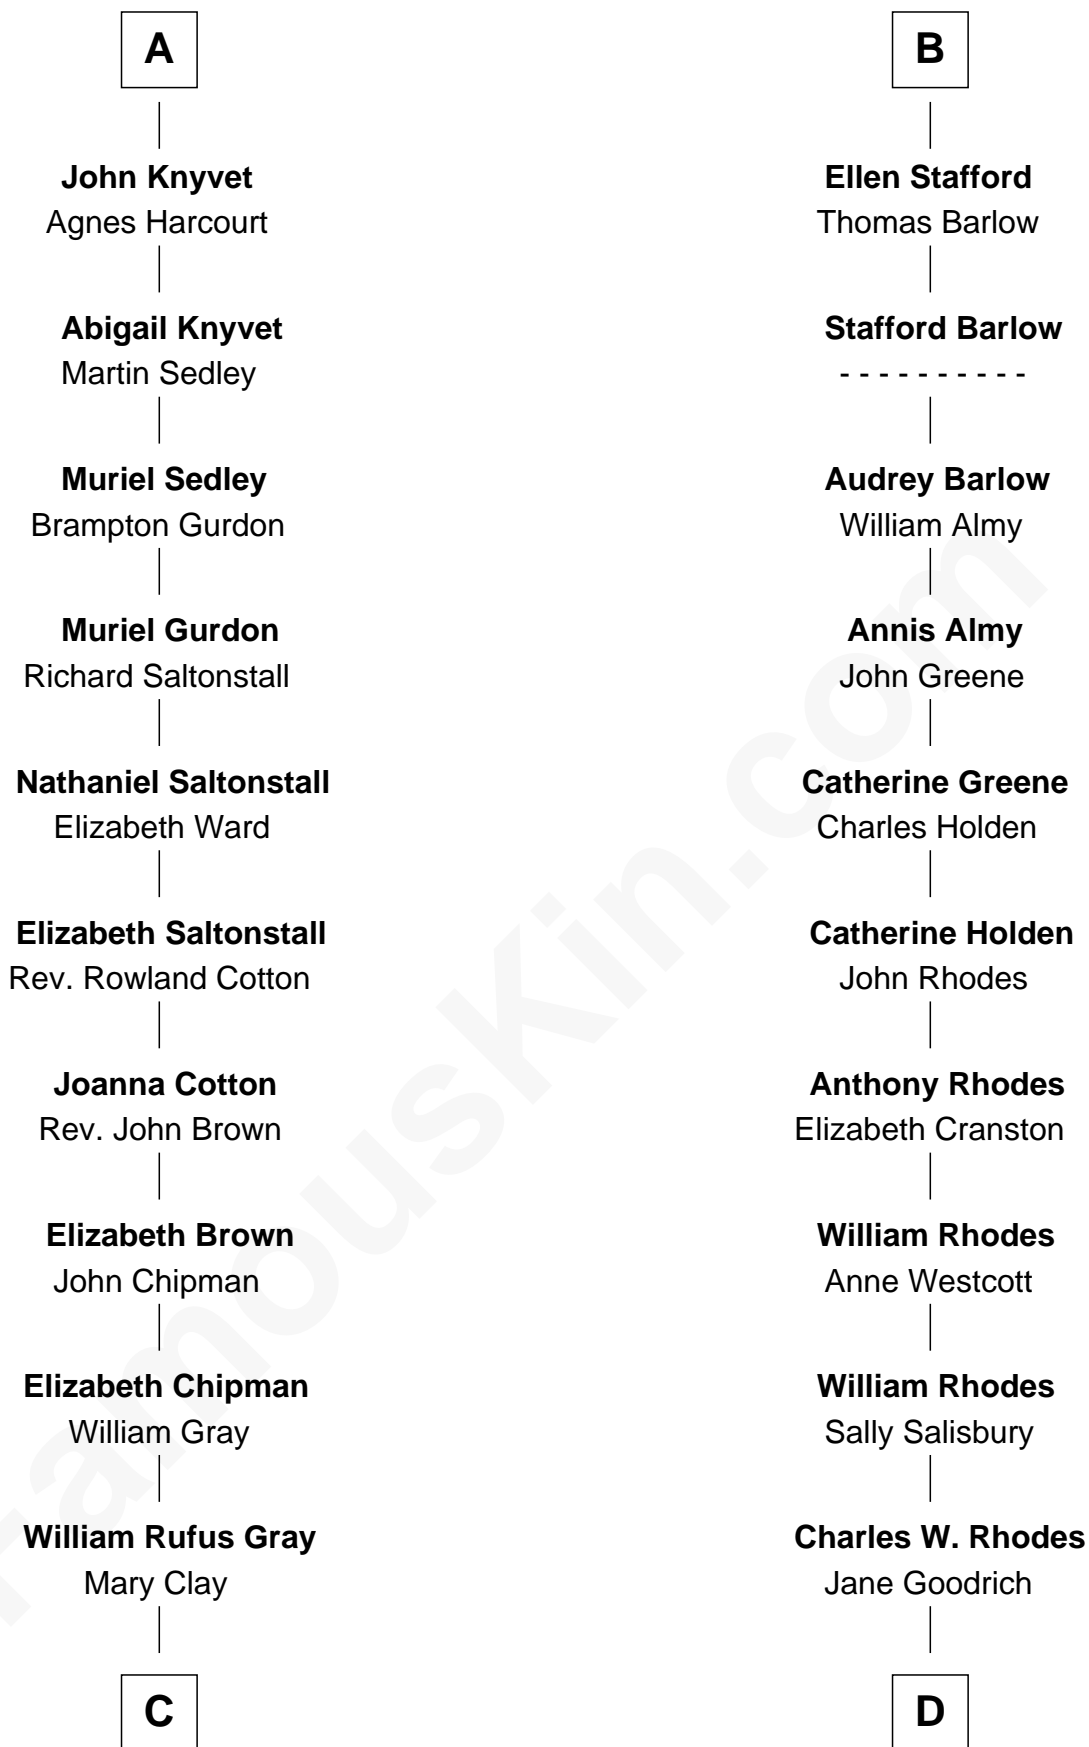

# FamousKin.com Relationship Chart of

**Story Musgrave**

NASA Astronaut

21st cousin of

**Sarah Palin**

9th Governor of Alaska

**Sir Ralph Basset**

Joan - - - - -

**Sir William Knyvet**

Alice Grey

**Sir Edmund Knyvet**

Eleanor Tyrrel

**Edmund Knyvet**

Jane Bouchier

**A**

**Joan Basset**

Katherine Fray

**Sir Humphrey Stafford**

Margaret Fogge

**Sir Humphrey Stafford**

Margaret Tame

**B**

**C**

**William Gray**  
Sarah Frances Loring

**Edward Gray**  
Elizabeth Gray Story

**Marguerite Gray**  
John Butler Swann

**Marguerite Swann**  
Percy Musgrave

**Story Musgrave**  
*NASA Astronaut*

**D**

**Alma Miranda Rhodes**  
James W. Heath

**Charles R. Heath**  
Alice Adeline Oriel