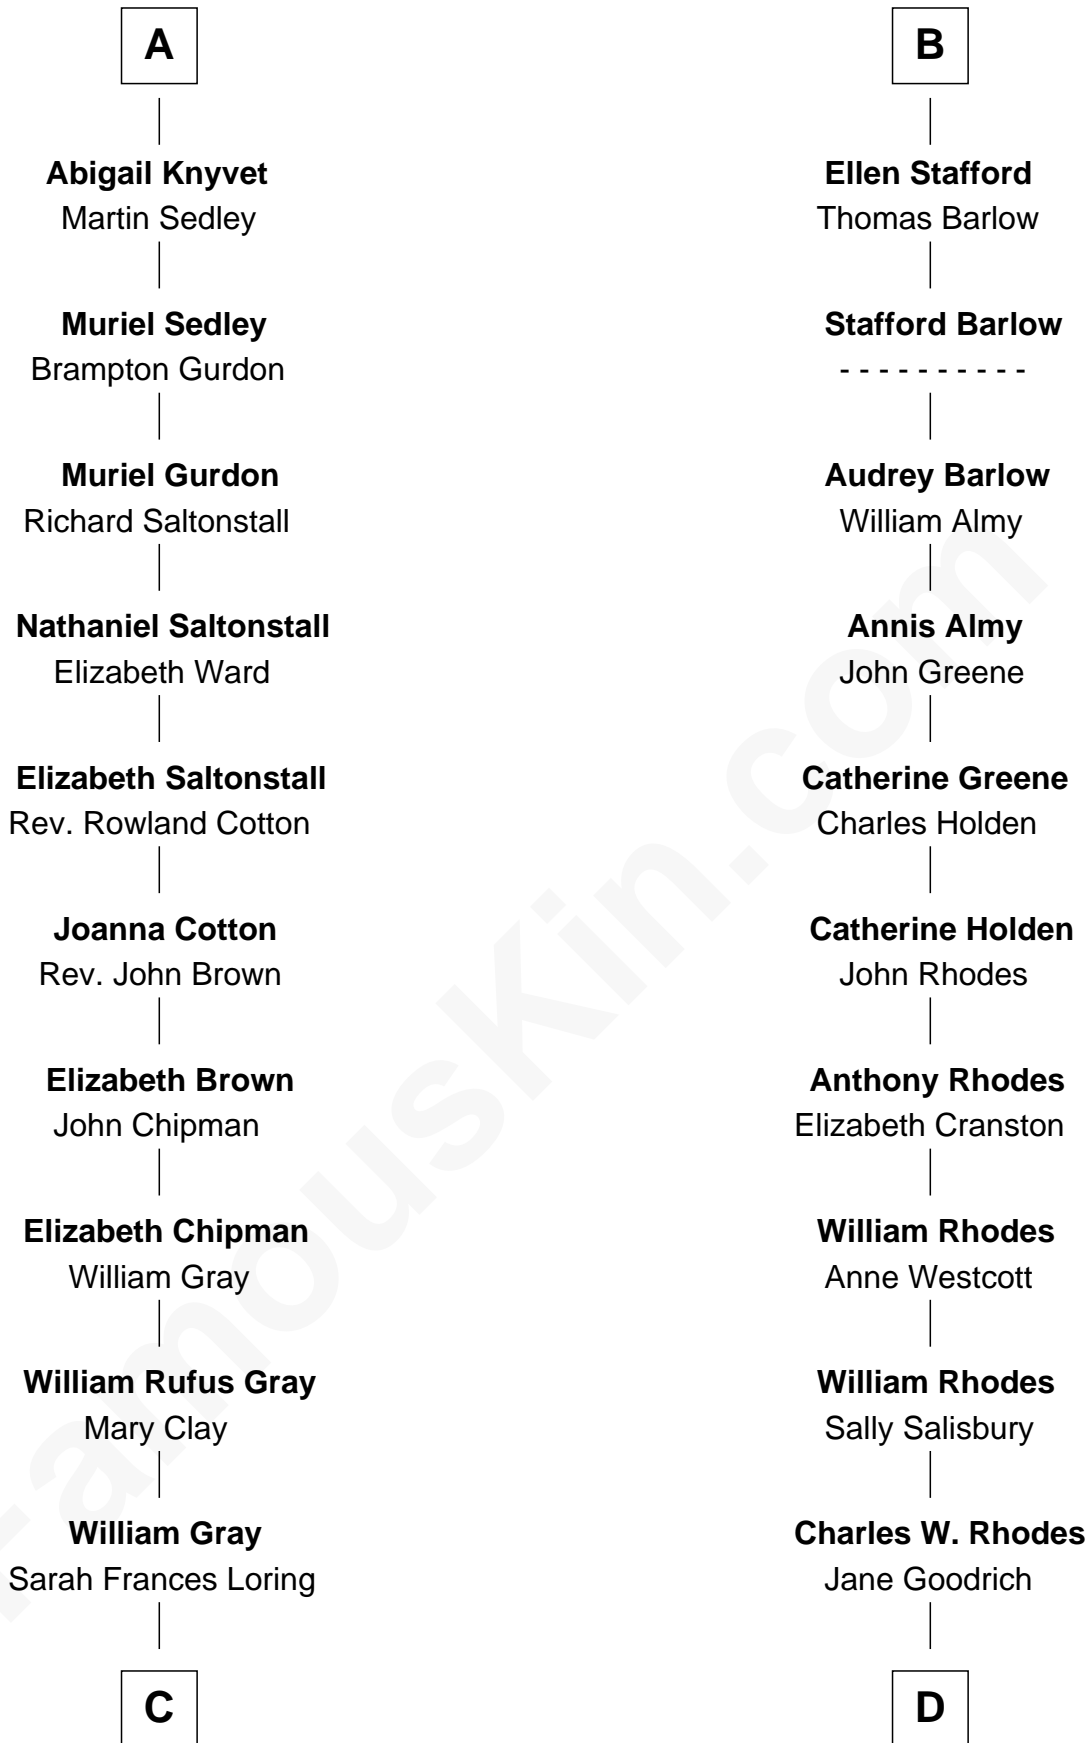

**FamousKin.com**  
**Relationship Chart of**  
**Story Musgrave**  
*NASA Astronaut*

20th cousin 1 time removed of  
**Sarah Palin**  
*9th Governor of Alaska*

**C**

**Edward Gray**  
Elizabeth Gray Story

**Marguerite Gray**  
John Butler Swann

**Marguerite Swann**  
Percy Musgrave

**Story Musgrave**  
*NASA Astronaut*

**D**

**Alma Miranda Rhodes**  
James W. Heath

**Charles R. Heath**  
Alice Adeline Oriel