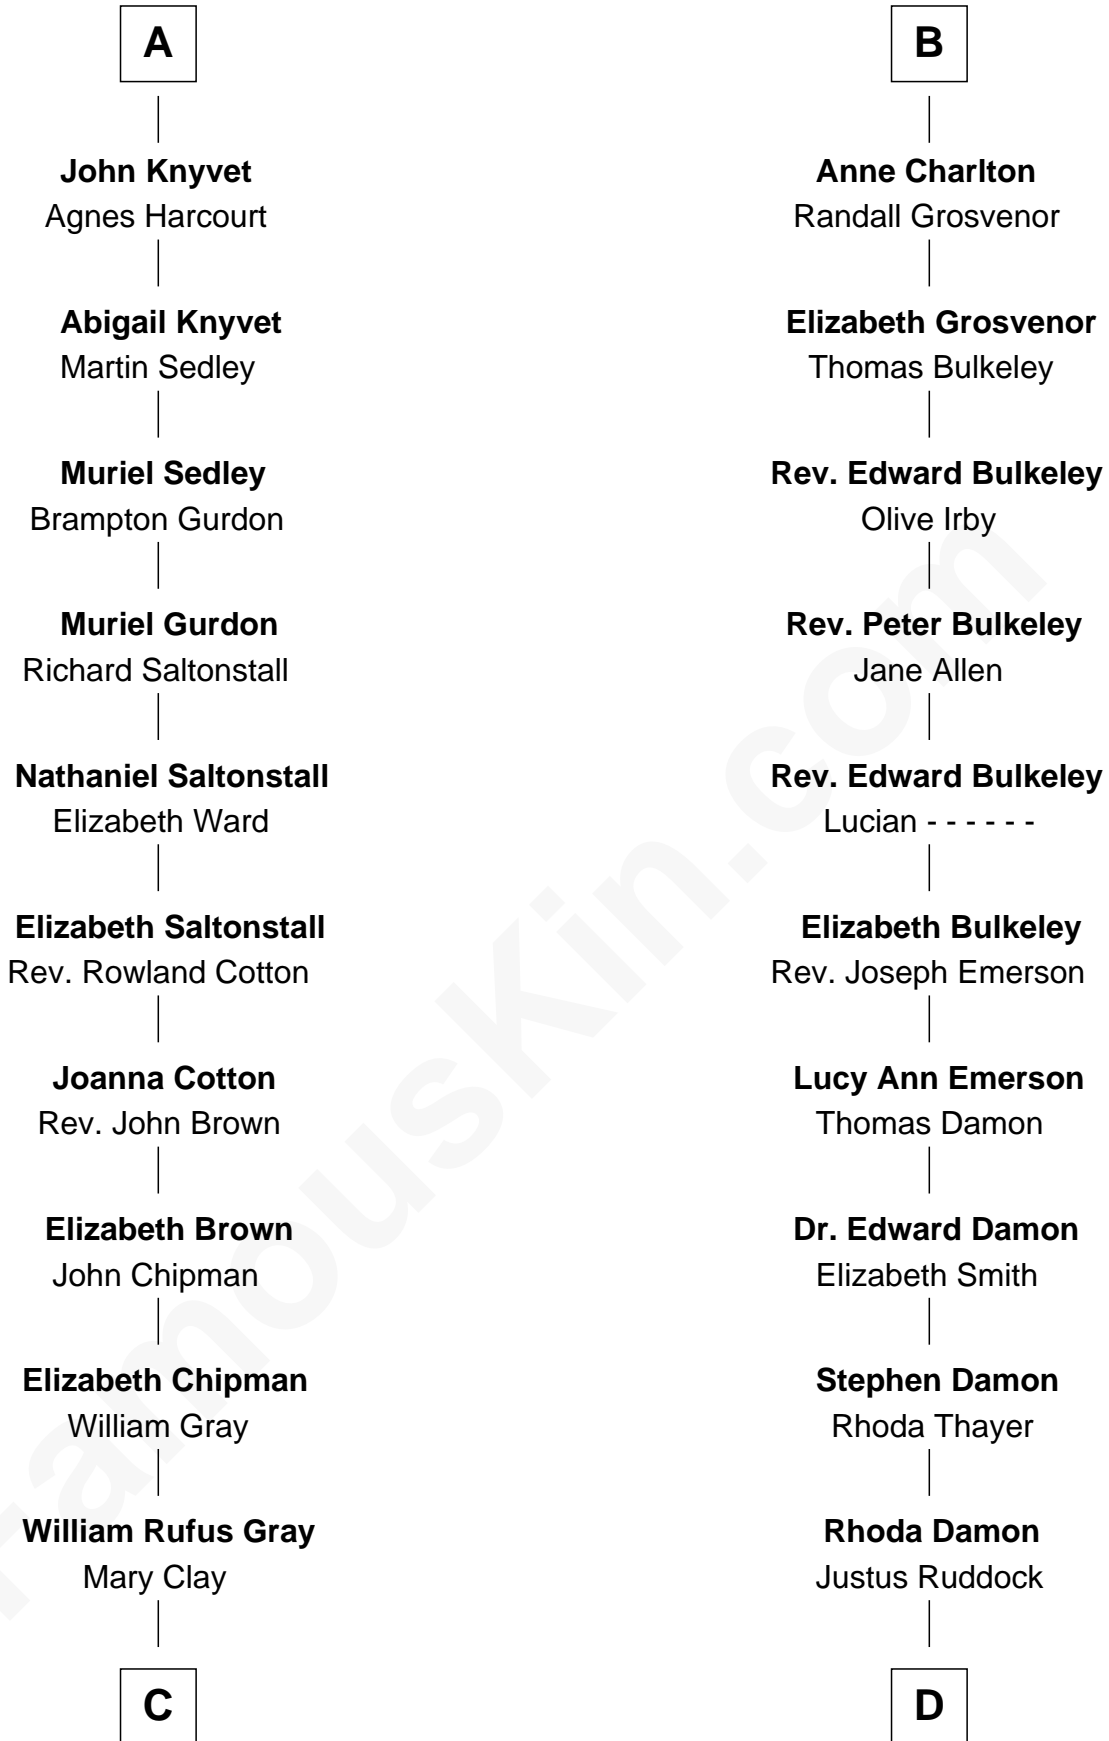

FamousKin.com Relationship Chart of

Story Musgrave

NASA Astronaut

21st cousin of

Sarah Palin

9th Governor of Alaska

Sir Alan la Zouche

Eleanor de Segrave

A

Elena Zouche
Alan de Charlton

Alan de Charlton
Margery FitzAer

Thomas de Charlton

Anna de Charlton
William de Knightley

Thomas de Knightley de Charlton
Elizabeth Francis

Robert Charlton
Mary Corbet

Richard Charlton
Elizabeth Mainwaring

B

C

William Gray
Sarah Frances Loring

Edward Gray
Elizabeth Gray Story

Marguerite Gray
John Butler Swann

Marguerite Swann
Percy Musgrave

Story Musgrave
NASA Astronaut

D