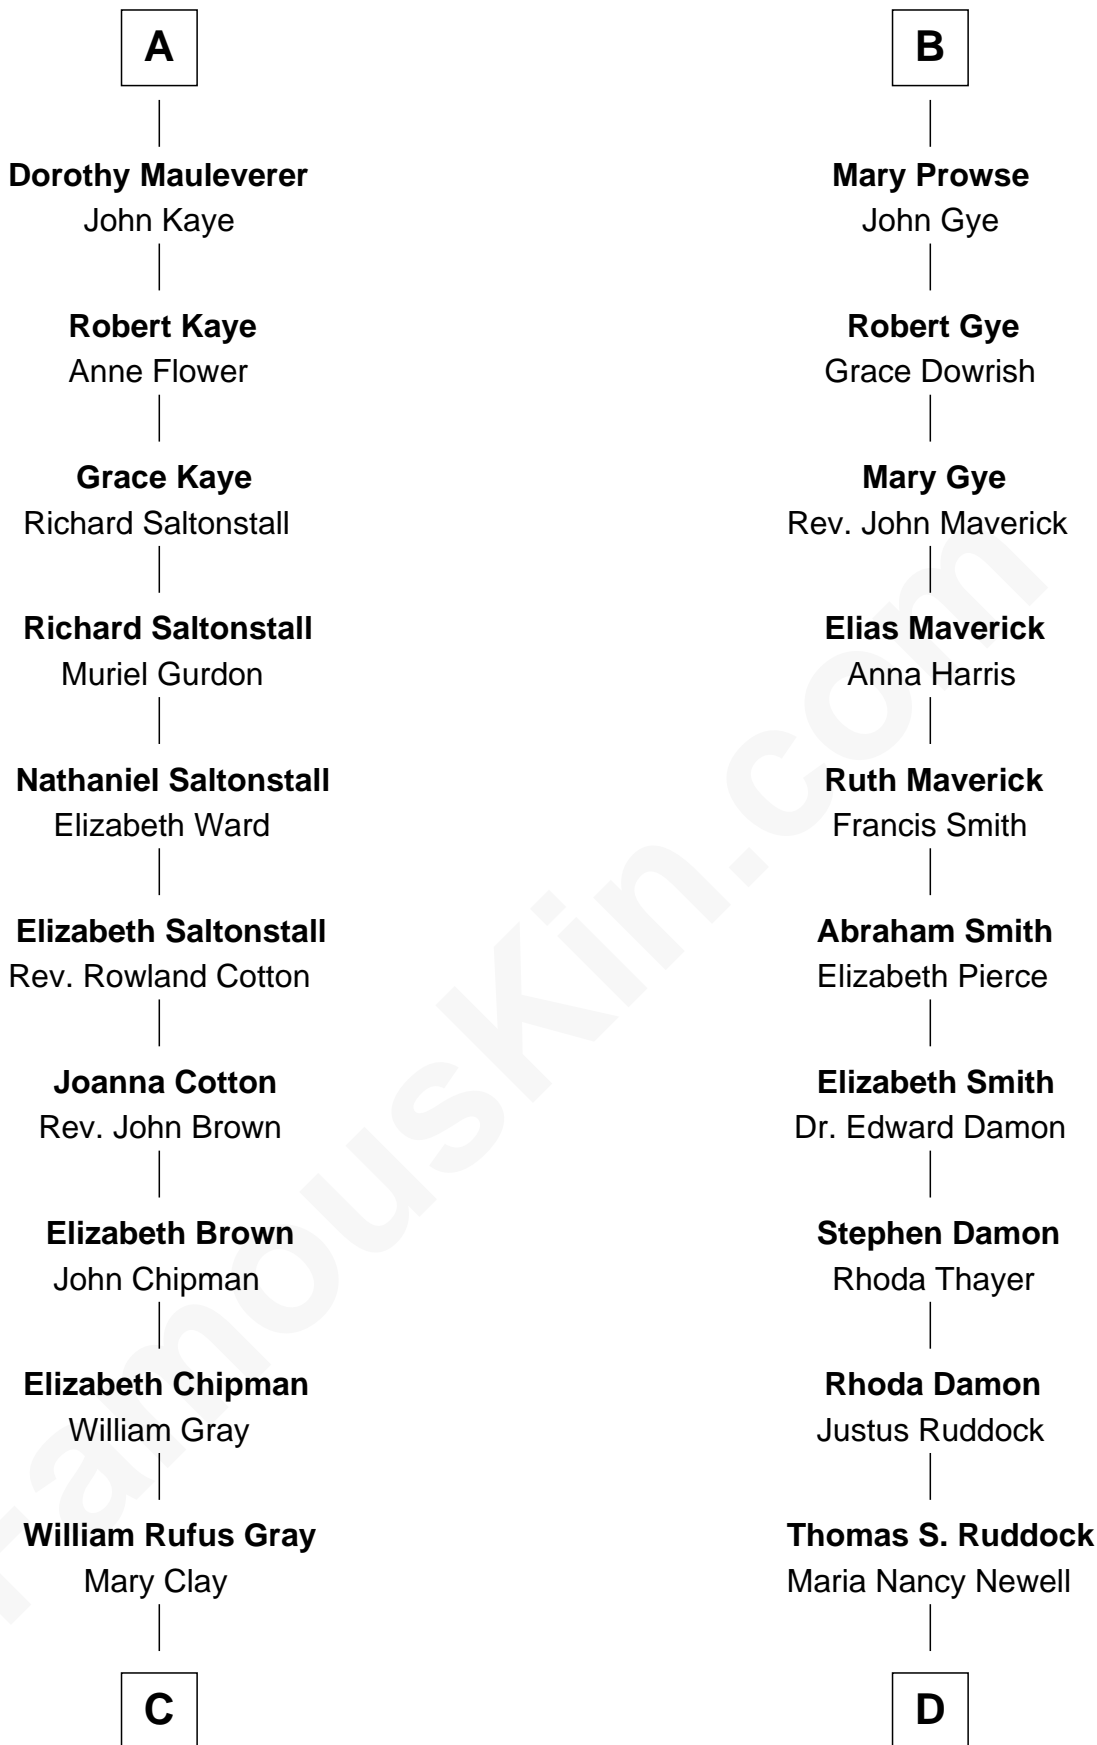

FamousKin.com
Relationship Chart of
Story Musgrave
NASA Astronaut

20th cousin 1 time removed of
Sarah Palin
9th Governor of Alaska

Sir Maurice de Berkeley
 Eve la Zouche

Thomas de Berkeley
 Katherine de Clyvedon

Sir John Berkeley
 Elizabeth Betteshorne

Eleanor Berkeley
 Sir Richard Poynings

Eleanor Poynings
 Sir Henry Percy

Margaret Percy
 Sir William Gascoigne

Dorothy Gascoigne
 Sir Ninian Markenfield

Alice Markenfield
 Sir Robert Mauleverer

A

Milicent de Berkeley
 John Maltravers

Sir John Maltravers
 Gwenthin - - - - -

Eleanor Maltravers
 John Fitzalan

Joan Fitzalan
 Sir William Echyngham

Joan Echyngham
 Sir John Bayntun

Henry Bayntun
 - - - - -

Jane Bayntun
 Thomas Prowse

B

C

William Gray
Sarah Frances Loring

Edward Gray
Elizabeth Gray Story

Marguerite Gray
John Butler Swann

Marguerite Swann
Percy Musgrave

Story Musgrave
NASA Astronaut