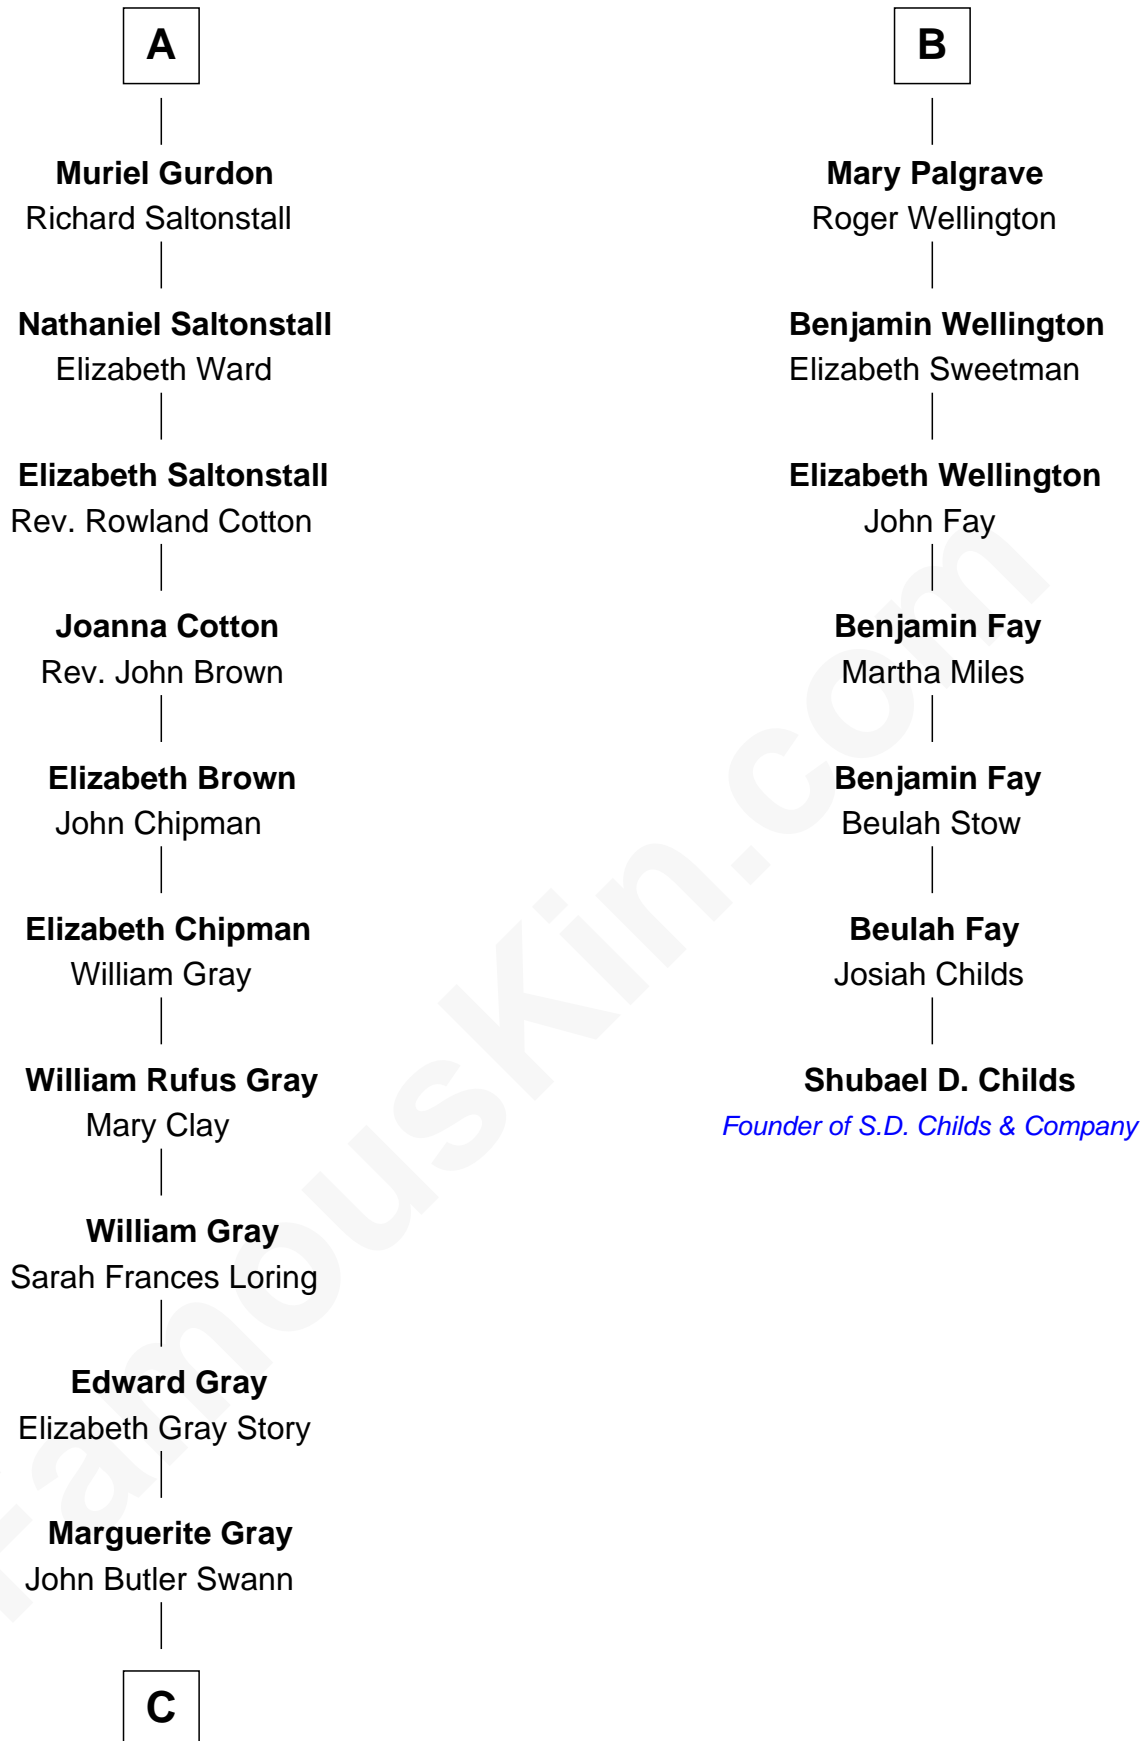

FamousKin.com

Relationship Chart of

Story Musgrave

NASA Astronaut

13th cousin 5 times removed of

Shubael D. Childs
 Founder of S.D. Childs & Company

C

—
Marguerite Swann

Percy Musgrave

—
Story Musgrave

NASA Astronaut

FamousKin.com