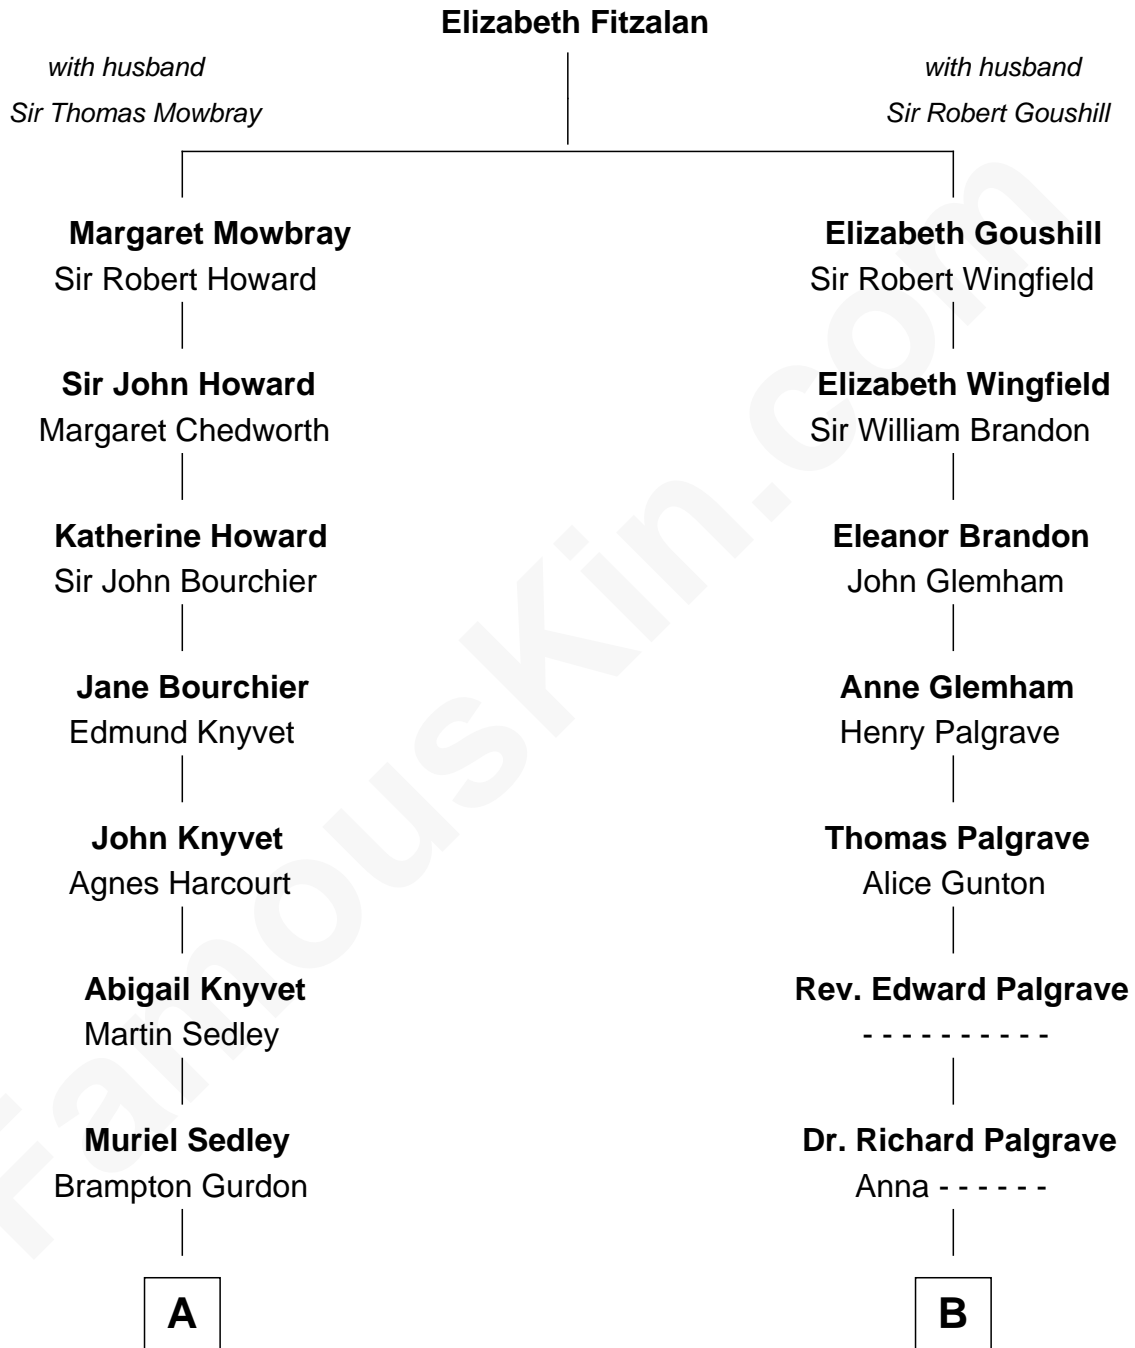

FamousKin.com

Relationship Chart of

Story Musgrave

NASA Astronaut

13th cousin 5 times removed of

Shubael D. Childs
 Founder of S.D. Childs & Company

C

—
Marguerite Swann

Percy Musgrave

—
Story Musgrave

NASA Astronaut

FamousKin.com