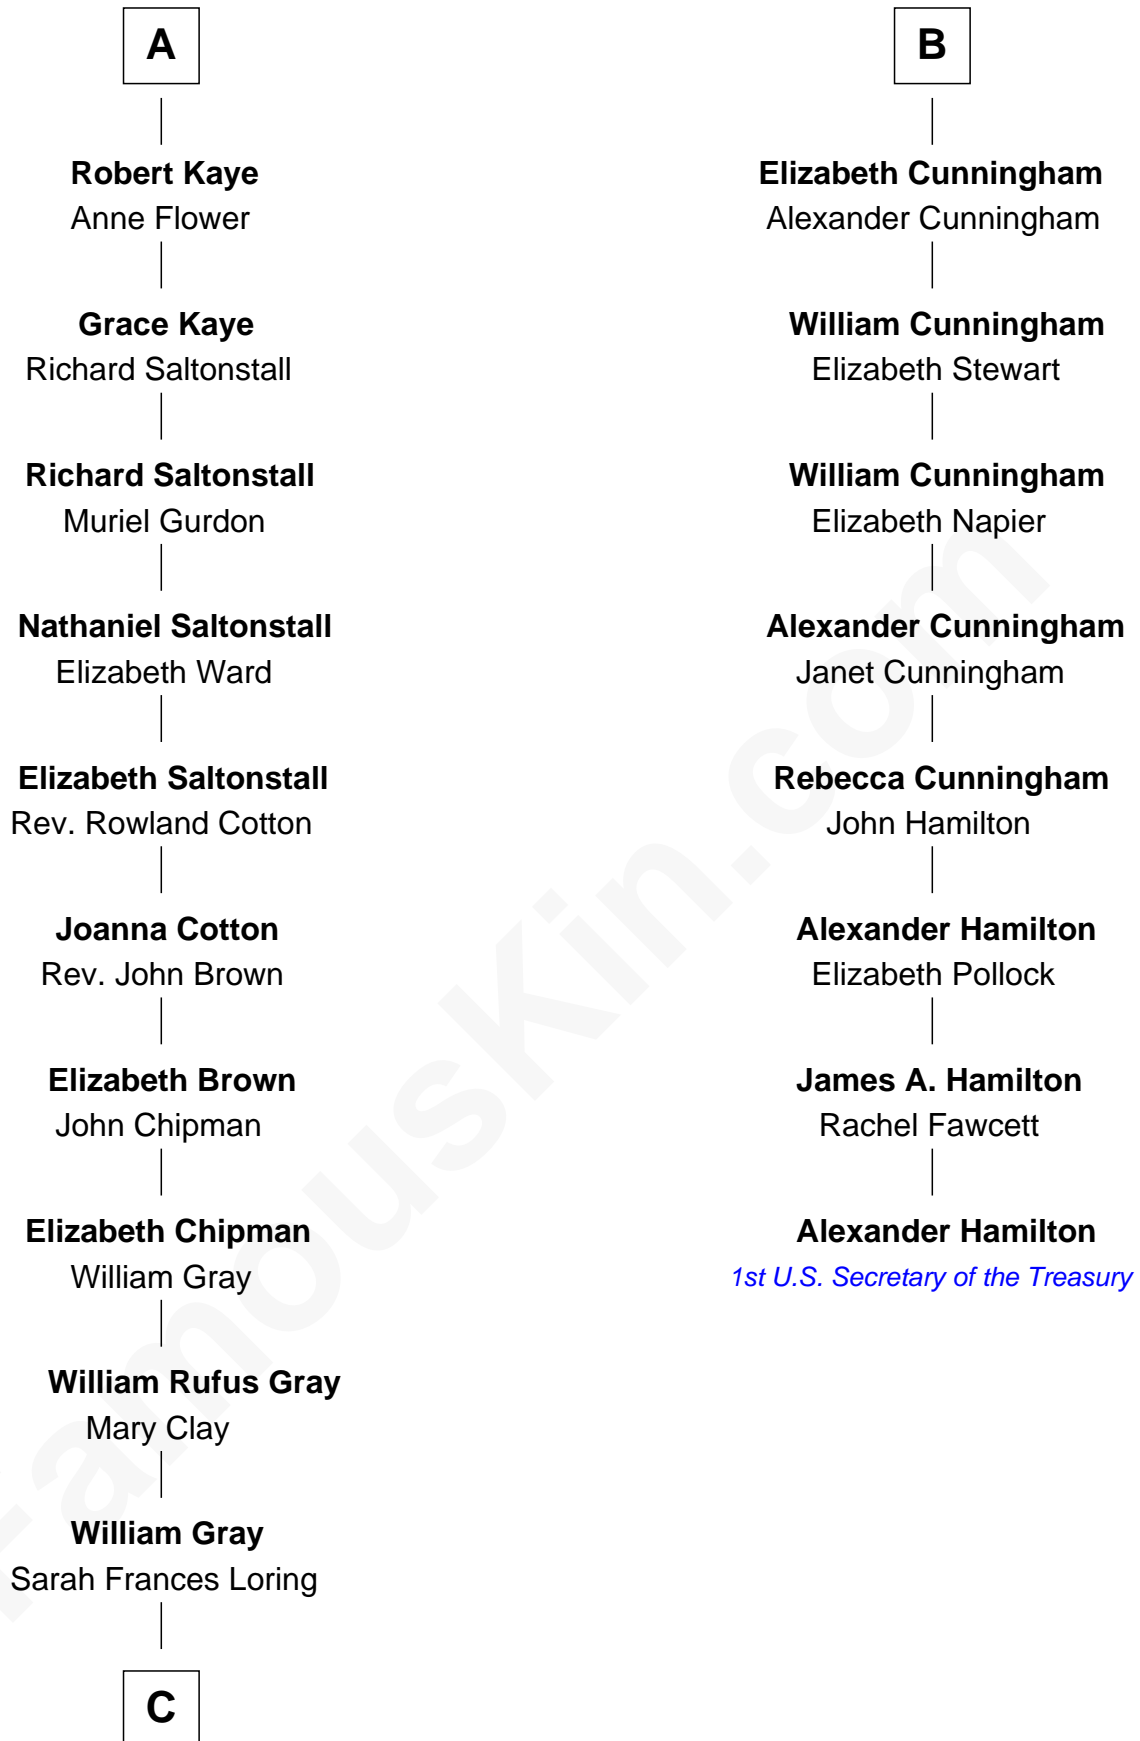

## Relationship Chart of

### Story Musgrave

NASA Astronaut

14th cousin 6 times removed of

**Alexander Hamilton**  
1st U.S. Secretary of the Treasury

**C**

—  
**Edward Gray**  
Elizabeth Gray Story

—  
**Marguerite Gray**  
John Butler Swann

—  
**Marguerite Swann**  
Percy Musgrave

—  
**Story Musgrave**  
*NASA Astronaut*

FamousKin.com